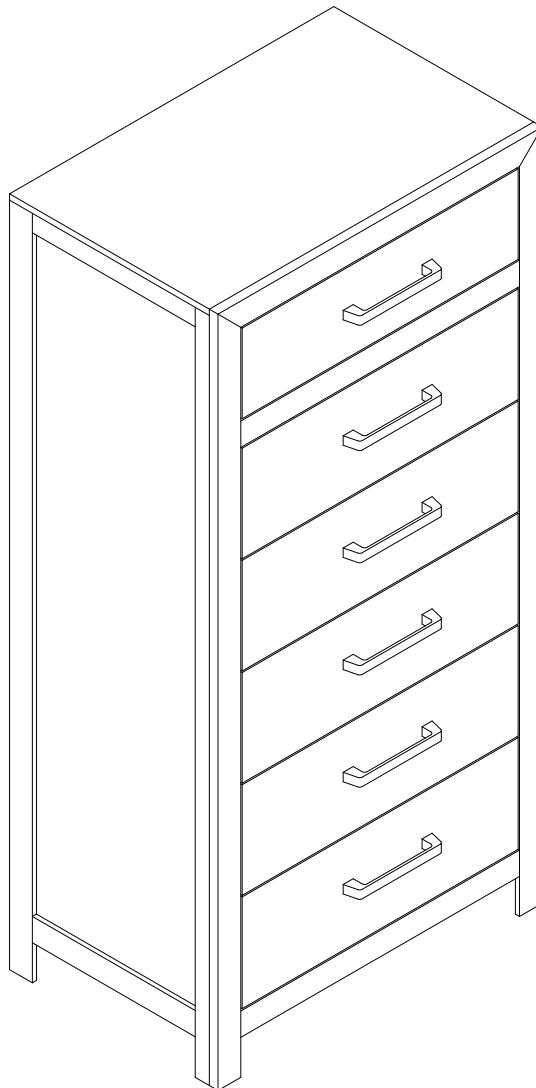

ASSEMBLY INSTRUCTIONS

LWYE 4731 / 4733 - 131NH CHEST
SKU # 32647351 / 32647375

Manufactured by (LWYE) for ROOMS TO GO

Version 1.0 12/2025

Thank you for purchasing this quality product. Be sure to check all packing material carefully for small parts. Which may have come loose inside the carton during shipment. Identify and count all parts and compare with the hardware list below :

	No.	Picture	Description	Dimension	Qty
Hardware List	①		FURNITURE TIPPING RESTRAINT		1 SET
	②		PHILIPS HEAD SCREWDRIVER	NOT PROVIDED	1 PC
Parts List			Description		Qty
	A		CHEST		1 PC

ASSEMBLY STEP

STEP 1 : To prevent the Chest (A) from tipping, mount one side of the Tipping Restraint (1) to the backside of the Chest (A) and other side to the wall.