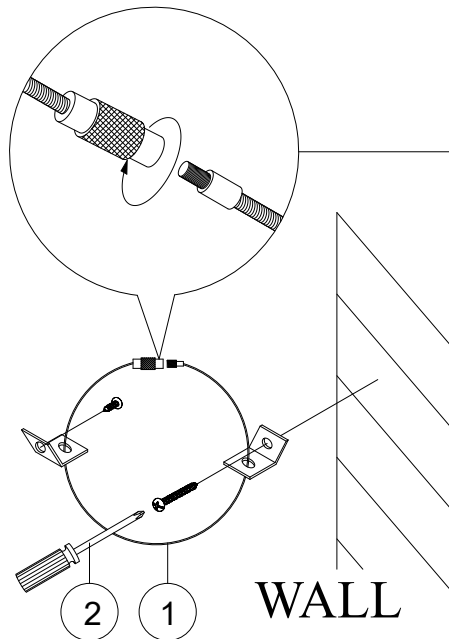

ASSEMBLY STEP

STEP 1 : To prevent the Chest (A) from tipping, mount one side of the Tipping Restraint (1) to the backside of the Chest (A) and other side to the wall.

Hardware List		
	Description	Qty
	FURNITURE TIPPING RESTRAINT	1 SET
	PHILIP HEAD SCREWDRIVER (NOT PROVIDED)	1 PC