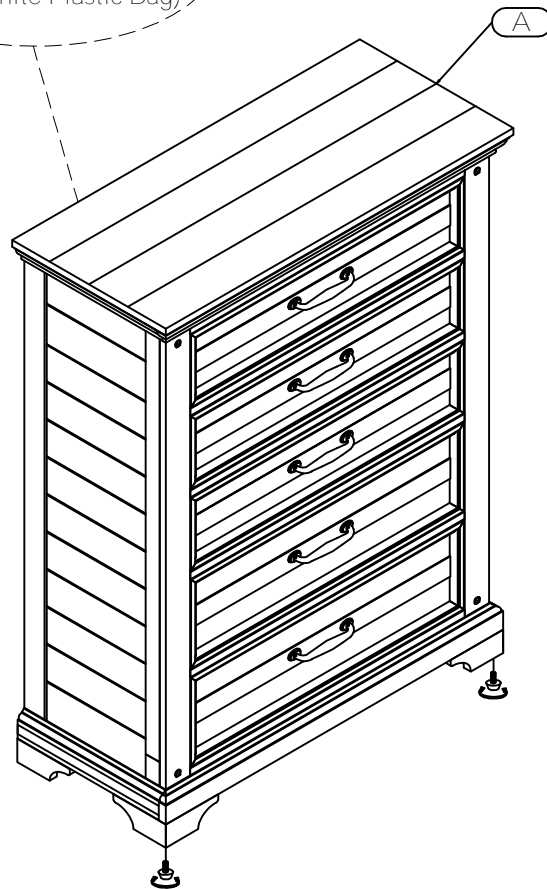

ASSEMBLY INSTRUCTION

RVID 5190-6 5-DRAWER CHEST

SKU: 32651906

THANK YOU FOR PURCHASING THIS QUALITY PRODUCT. BE SURE TO CHECK ALL PACKING MATERIALS CAREFULLY FOR SMALL HARDWARE WHICH MAY HAVE COME LOOSE INSIDE THE CARTON DURING SHIPMENT. IDENTIFY AND COUNT ALL HARDWARE AND COMPARE WITH THE HARDWARE LIST BELOW.

COMPONENT LIST :			
No.	Description	Sketch	Q' TY
A	Drawer Chest		1Pc

HARDWARE LIST :			
NO.		DESCRIPTION	Q' TY
1		Anti- Tip Restraint Kit	1Set
		Tool Required (not provided)	

Hardware Pack Location:

Inside Box: 5190 DRAWER CHEST , **SKU: 32651906**