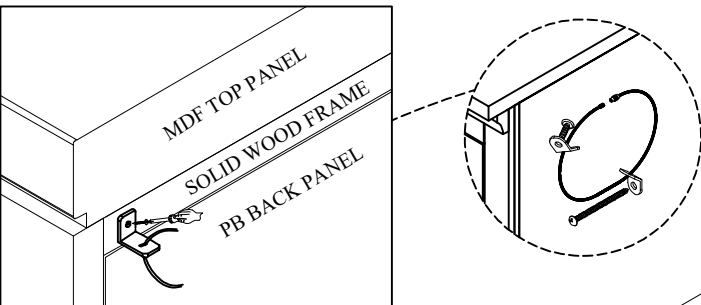

Assembly Instructions

NCHF 5213-6CH CHEST - SKU# 32652136

Manufactured by NCHF for Rooms To Go

VERSION 1-2024/03/19

Step	Code	Hardware	Q'TY
1	A	4MM Allen Key	1 Pc
2	B	Anti-tip Restraint	1 Set

PARTS LIST

***Remarks: Anti-tip hardware customer assembly required.** Tipping Restraint kit provided must be installed to solid woodback frame only. Do not install to MDF top panel or PB back panel.