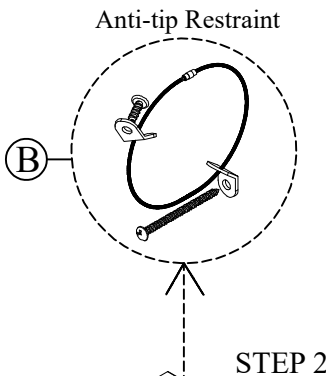

Assembly Instructions

NCHF 5213-6CH CHEST - SKU# 32652136

Manufactured by NCHF for Rooms To Go

VERSION 1-2024/03/19

Step	Code	Hardware	Q'TY
1	A	4MM Allen Key	1 Pc
2	B	Anti-tip Restraint	1 Set

PARTS LIST

***Remarks: Anti-tip hardware customer assembly required.** Tipping Restraint kit provided must be installed to solid woodback frame only. Do not install to MDF top panel or PB back panel.

TOOL REQUIRED (NOT PROVIDED)	
Description	Sketch
Phillips Screwdriver	

HARDWARE PACK LOCATION(S):
NCHF 5213-6CH CHEST - SKU# 32652136