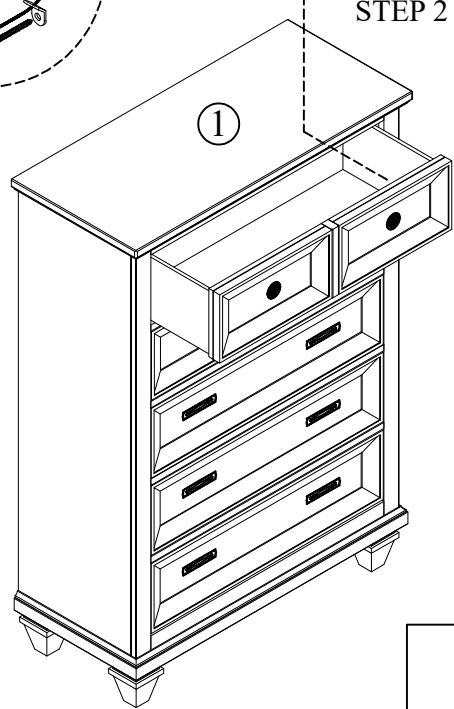

Assembly Instructions

NCHF 5213-6CH CHEST - SKU# 32652136

Manufactured by NCHF for Rooms To Go

VERSION 1-2024/03/19

Step	Code	Hardware	Q'TY
1	A	4MM Allen Key	1 Pc
2	B	Anti-tip Restraint	1 Set

PARTS LIST

***Remarks: Anti-tip hardware customer assembly required.** Tipping Restraint kit provided must be installed to solid woodback frame only. Do not install to MDF top panel or PB back panel.

TOOL REQUIRED (NOT PROVIDED)	
Description	Sketch
Phillips Screwdriver	

HARDWARE PACK LOCATION(S):
NCHF 5213-6CH CHEST - SKU# 32652136