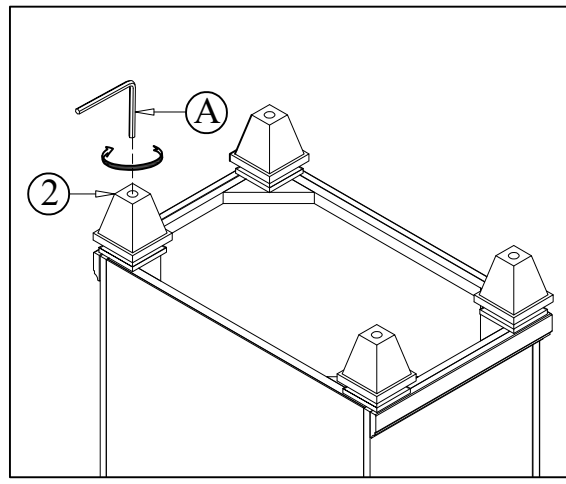

Assembly Instructions

NCHF 5213-6CH CHEST - SKU# 32652136

Manufactured by NCHF for Rooms To Go

VERSION 1-2024/03/19

Step	Code	Hardware	Q'TY
1	A	4MM Allen Key	1 Pc
2	B	Anti-tip Restraint	1 Set

PARTS LIST

***Remarks: Anti-tip hardware customer assembly required.** Tipping Restraint kit provided must be installed to solid woodback frame only. Do not install to MDF top panel or PB back panel.

TOOL REQUIRED (NOT PROVIDED)	
Description	Sketch
Phillips Screwdriver	

HARDWARE PACK LOCATION(S):
NCHF 5213-6CH CHEST - SKU# 32652136