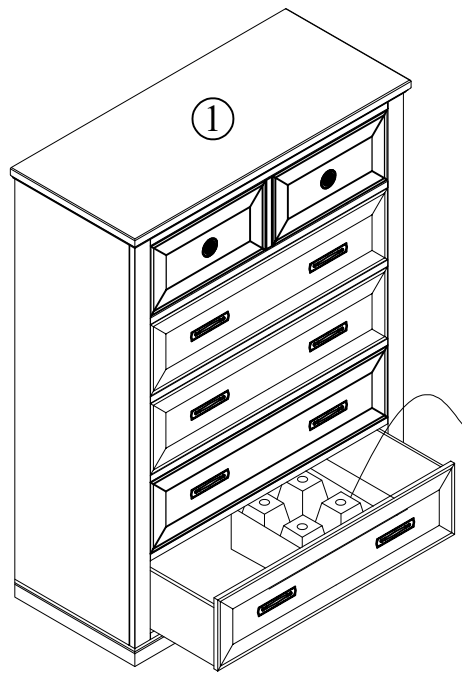

Assembly Instructions

NCHF 5213-6CH CHEST - SKU# 32652136

Manufactured by NCHF for Rooms To Go

VERSION 1-2024/03/19

Step	Code	Hardware	Q'TY
1	A	4MM Allen Key	1 Pc
2	B	Anti-tip Restraint	1 Set

PARTS LIST

***Remarks: Anti-tip hardware customer assembly required.** Tipping Restraint kit provided must be installed to solid woodback frame only. Do not install to MDF top panel or PB back panel.

TOOL REQUIRED (NOT PROVIDED)	
Description	Sketch
Phillips Screwdriver	

HARDWARE PACK LOCATION(S):
NCHF 5213-6CH CHEST - SKU# 32652136