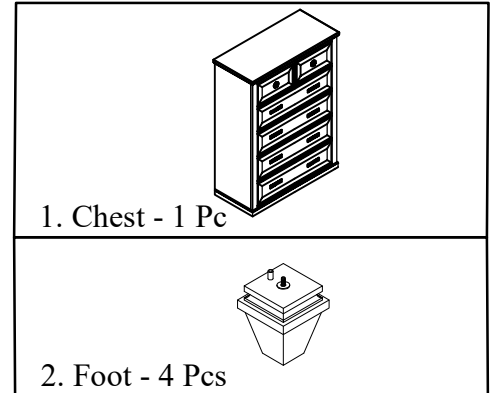

Assembly Instructions

NCHF 5213-6CH CHEST - SKU# 32652136

Manufactured by NCHF for Rooms To Go

VERSION 1-2024/03/19

Step	Code	Hardware	Q'TY
1	A	4MM Allen Key	1 Pc
2	B	Anti-tip Restraint	1 Set

PARTS LIST

***Remarks: Anti-tip hardware customer assembly required.** Tipping Restraint kit provided must be installed to solid woodback frame only. Do not install to MDF top panel or PB back panel.

TOOL REQUIRED (NOT PROVIDED)	
Description	Sketch
Phillips Screwdriver	

HARDWARE PACK LOCATION(S):
NCHF 5213-6CH CHEST - SKU# 32652136