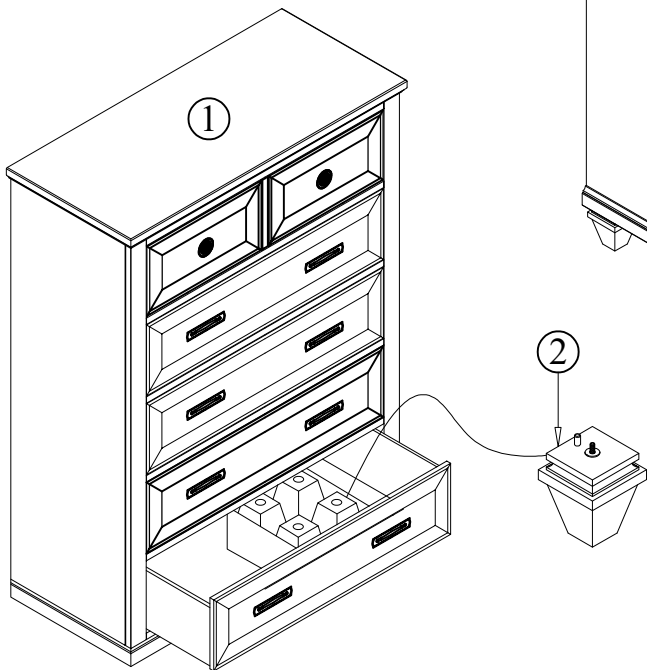

TOOL REQUIRED (NOT PROVIDED)	
Description	Sketch
Phillips Screwdriver