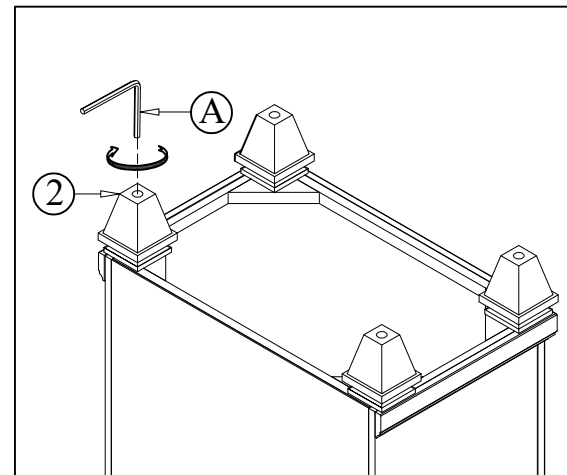

TOOL REQUIRED (NOT PROVIDED)	
Description	Sketch
Phillips Screwdriver