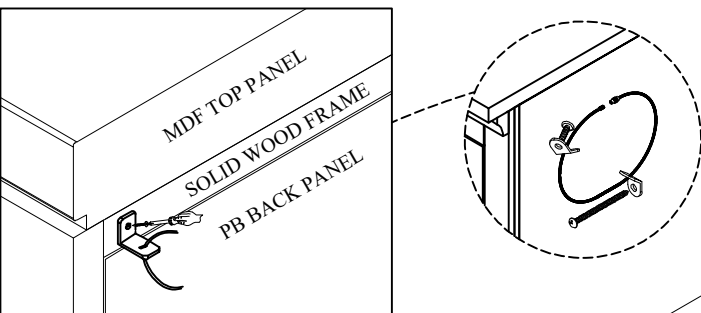

# Assembly Instructions

NCHF 5217-6CH CHEST - SKU# 32652174

Manufactured by NCHF for Rooms To Go

VERSION 1-2024/03/19

Step	Code	Hardware	Q'TY
1	A	4MM Allen Key	1 Pc
2	B	Anti-tip Restraint	1 Set

## PARTS LIST

**\*Remarks: Anti-tip hardware customer assembly required.** Tipping Restraint kit provided must be installed to solid woodback frame only. Do not install to MDF top panel or PB back panel.