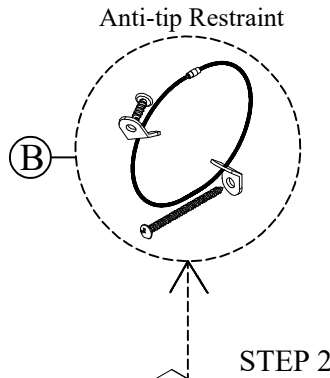

# Assembly Instructions

NCHF 5217-6CH CHEST - SKU# 32652174

Manufactured by NCHF for Rooms To Go

VERSION 1-2024/03/19

Step	Code	Hardware	Q'TY
1	A	4MM Allen Key	1 Pc
2	B	Anti-tip Restraint	1 Set

## PARTS LIST

**\*Remarks: Anti-tip hardware customer assembly required.** Tipping Restraint kit provided must be installed to solid woodback frame only. Do not install to MDF top panel or PB back panel.

TOOL REQUIRED (NOT PROVIDED)	
Description	Sketch
Phillips Screwdriver	

HARDWARE PACK LOCATION(S):  
NCHF 5217-6CH CHEST - SKU# 32652174