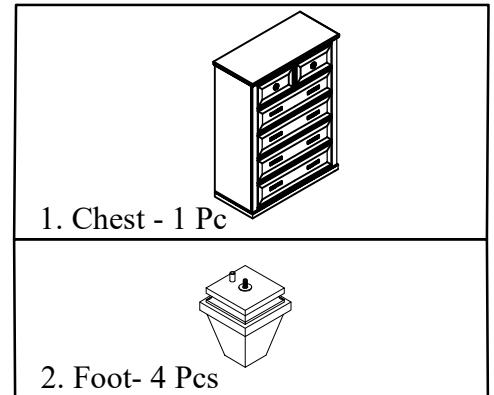

Assembly Instructions

NCHF 5217-6CH CHEST - SKU# 32652174

Manufactured by NCHF for Rooms To Go

VERSION 1-2024/03/19

Step	Code	Hardware	Q'TY
1	A	4MM Allen Key	1 Pc
2	B	Anti-tip Restraint	1 Set

PARTS LIST