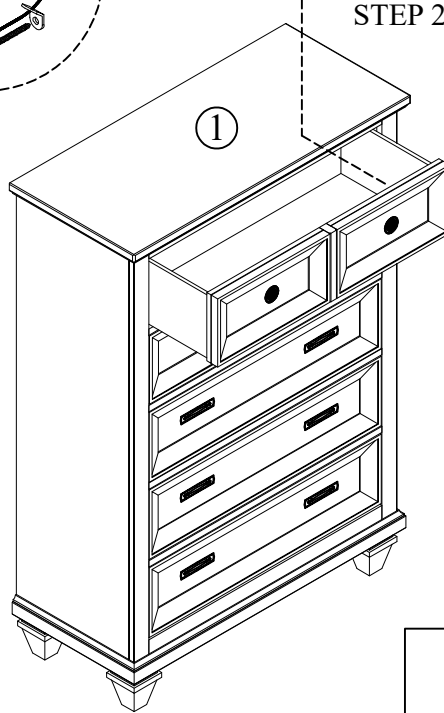

TOOL REQUIRED (NOT PROVIDED)	
Description	Sketch
Phillips Screwdriver