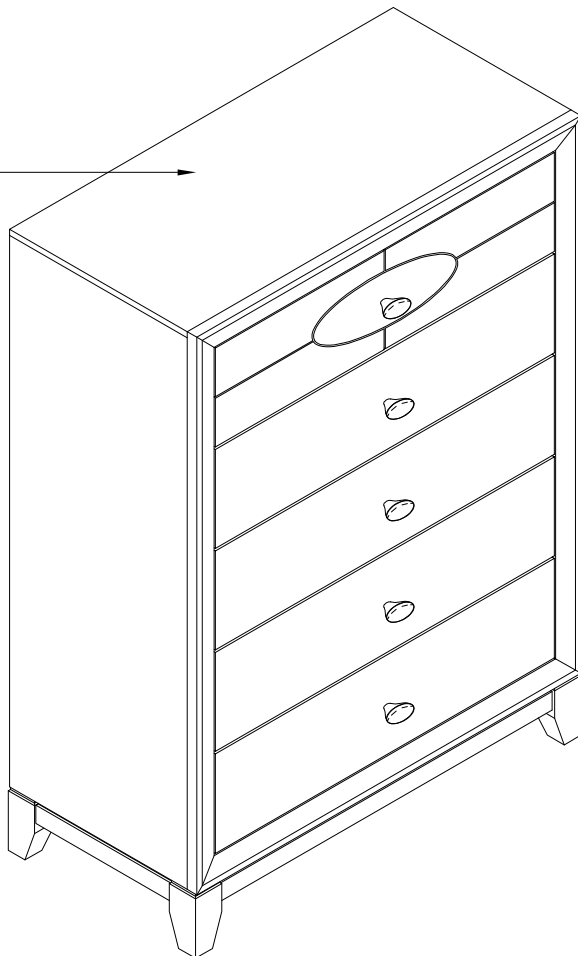

**ROOMS
TO GO**

LWYE ASSEMBLY INSTRUCTIONS

MODEL : 5218

CHEST

5218 - 6 SKU # 32652186

Thank you for purchasing this quality product. Be sure to check all packing material carefully for small parts. Which may have come loose inside the carton during shipment. Identify and count all parts and compare with the hardware list below :

Hardware List	No.	Picture	Description	Dimension	Qty
	①		Screw Driver (*)		1 Pc

Parts List	No.	Description	Qty
	A	Chest	1 Pc

Notes : (*) The manufacturer does NOT provided Item 1.

Serious or fatal crushing injuries can occur from furniture tip-over. To help prevent tip-over :

- *Place heaviest items in the lowest drawers.
- *Unless specifically designed to accommodate, do not set TVs or other heavy object on the top of this product.
- *Never allow children to climb or hang on drawers, doors, or shelves.
- *Never open more than one drawer at a time.
  (OR)
- *Do not defeat or remove the drawer interlock system.

Use of tip-over restraints may only reduce, but not eliminate the risk of tip over.

A

PARTS DETAILS