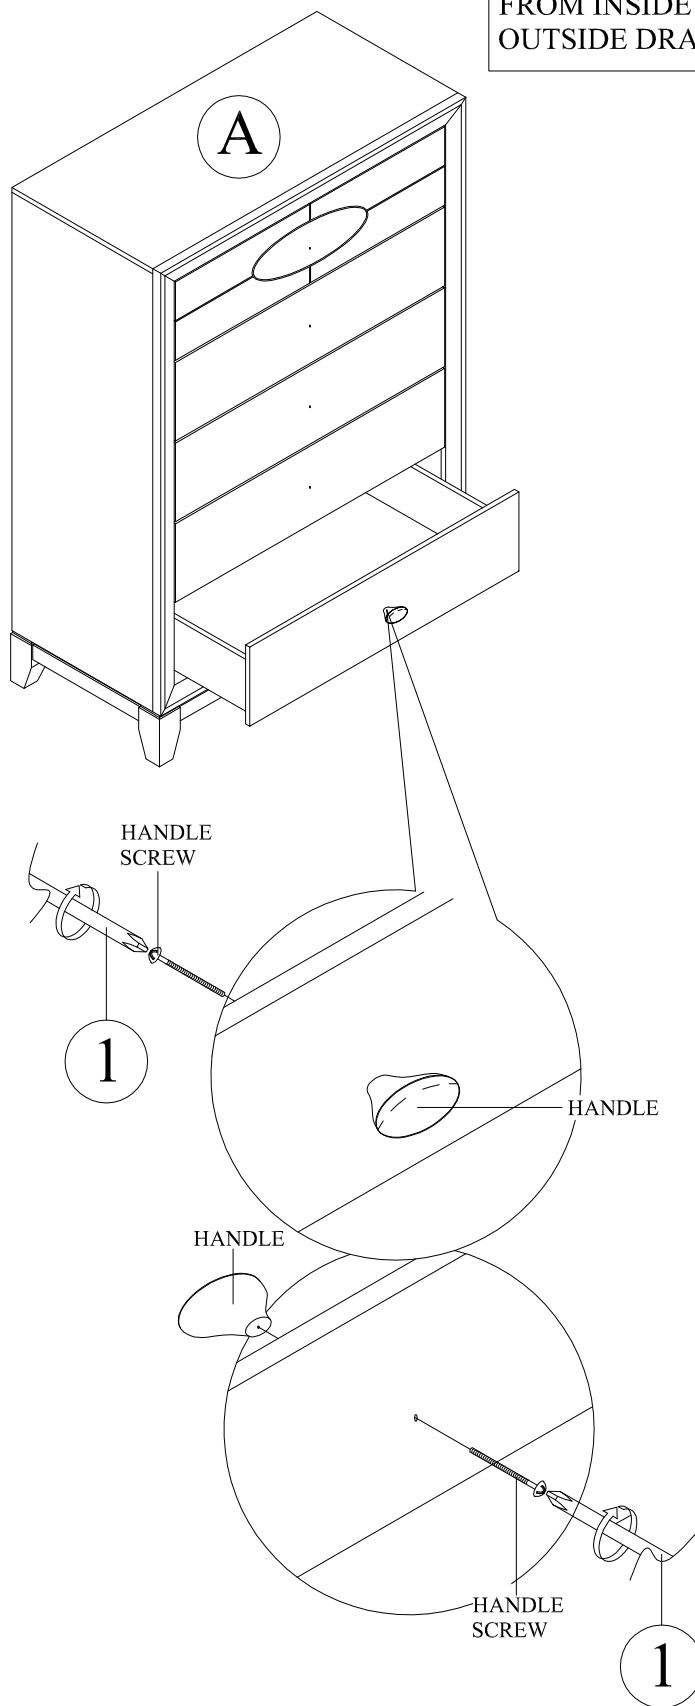

**ROOMS
TO GO**

LWYE ASSEMBLY INSTRUCTIONS

MODEL : 5218

CHEST

5218 - 6 SKU # 32652186

Thank you for purchasing this quality product. Be sure to check all packing material carefully for small parts. Which may have come loose inside the carton during shipment. Identify and count all parts and compare with the hardware list below :

Hardware List	No.	Picture	Description	Dimension	Qty
	①		Screw Driver (*)		1 Pc

Parts List	No.	Description	Qty
	A	Chest	1 Pc

Notes : (*) The manufacturer does NOT provided Item 1.

Serious or fatal crushing injuries can occur from furniture tip-over. To help prevent tip-over :

- *Place heaviest items in the lowest drawers.
- *Unless specifically designed to accommodate, do not set TVs or other heavy object on the top of this product.
- *Never allow children to climb or hang on drawers, doors, or shelves.
- *Never open more than one drawer at a time.
(OR)
- *Do not defeat or remove the drawer interlock system.

Use of tip-over restraints may only reduce, but not eliminate the risk of tip over.

A

PARTS DETAILS

Assembly step

STEP 1

To assemble handle to drawer

TO RE - ASSEMBLE HANDLE
FROM INSIDE DRAWER TO
OUTSIDE DRAWER