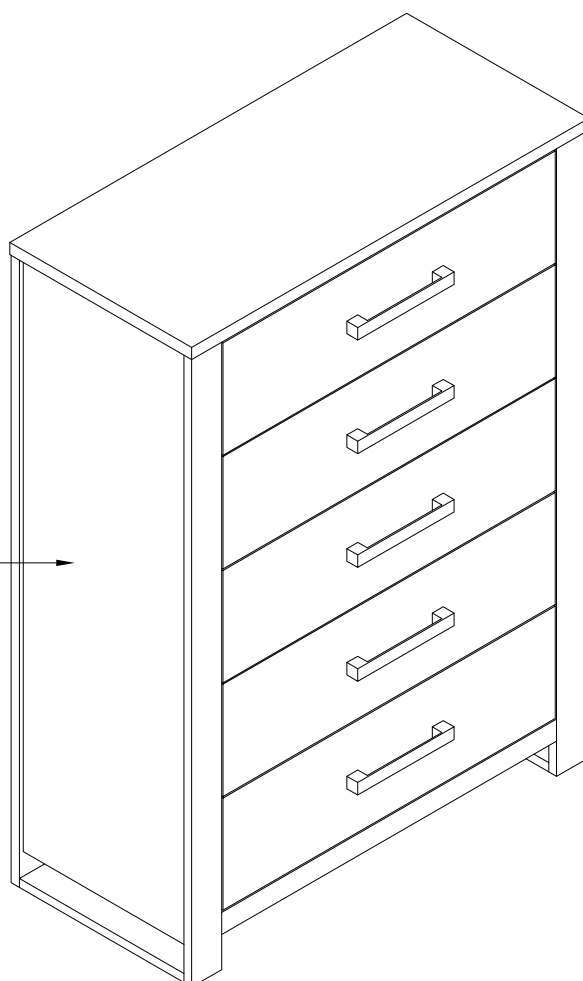

ROOMS

NAJA ASSEMBLY INSTRUCTIONS

MODEL : 6821 / 6823

TO GO

CHEST

6821 / 6823 - 06 - SKU # 32668216 / 32668230

Thank you for purchasing this quality product. Be sure to check all packing material carefully for small parts. Which may have come loose inside the carton during shipment. Identify and count all parts and compare with the hardware list below :

	No.	Picture	Description	Dimension	Qty
Hardware List	①		Anti Tipping Kit		1 Set
	②		Screw Driver (*)		1 Pc
Parts List	No.	Description			Qty
	A	Chest			1 Pc
(*) The manufacturer does NOT provided Item 2.					

A

PARTS DETAILS