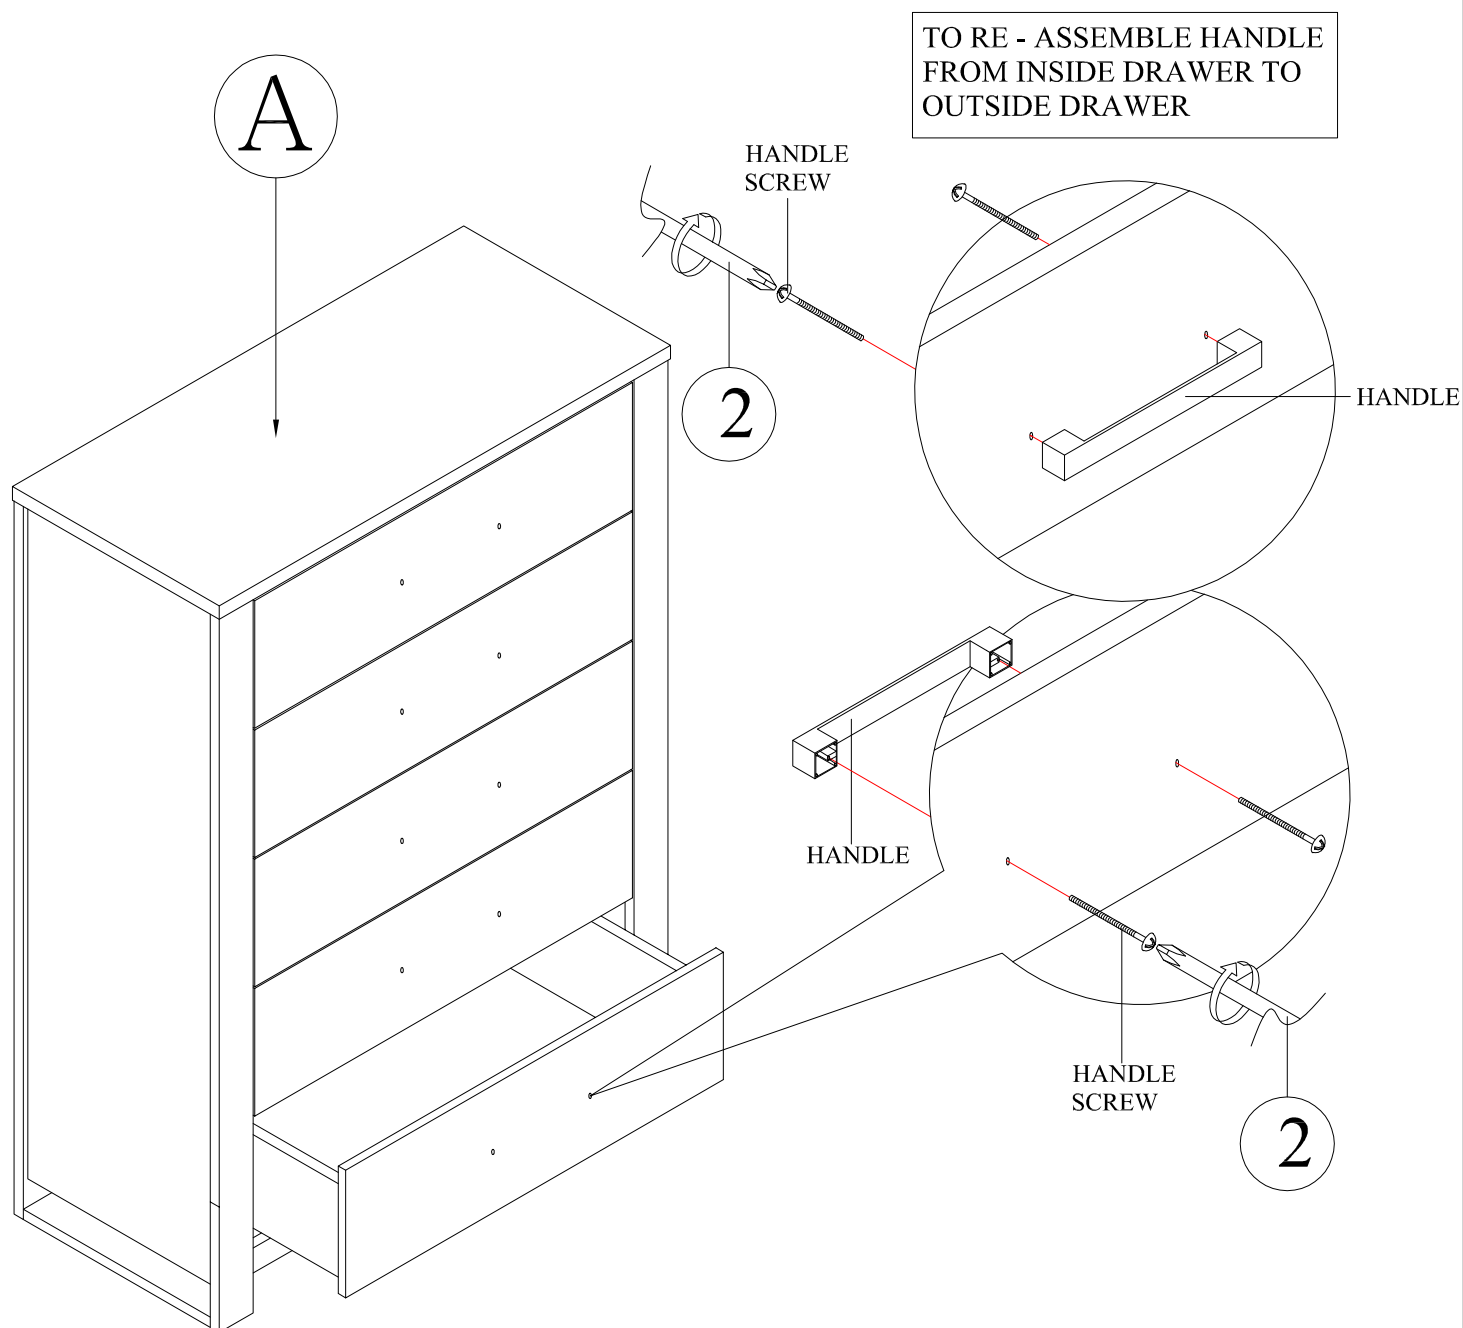

**ROOMS****NAJA ASSEMBLY INSTRUCTIONS**

MODEL : 6821 / 6823

**TO GO****CHEST**

6821 / 6823 - 06 - SKU # 32668216 / 32668230

Thank you for purchasing this quality product. Be sure to check all packing material carefully for small parts. Which may have come loose inside the carton during shipment. Identify and count all parts and compare with the hardware list below :

	No.	Picture	Description	Dimension	Qty
Hardware List	①		Anti Tipping Kit		1 Set
	②		Screw Driver (*)		1 Pc
Parts List	No.	Description			Qty
	A	Chest			1 Pc
(*) The manufacturer does NOT provided Item 2.					

A

**PARTS DETAILS**

# Assembly step

STEP 1

To assemble handle to drawer

NOTE :