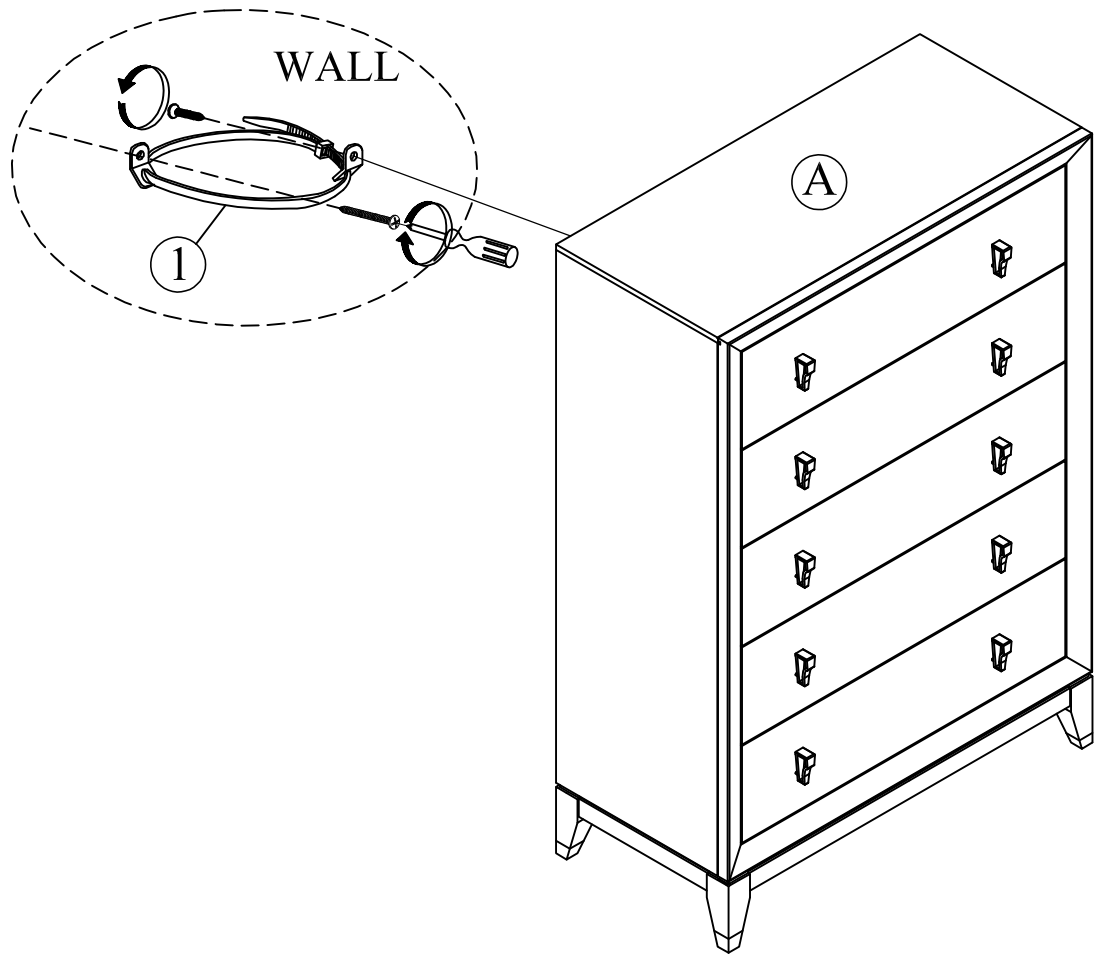

# Assembly Instructions

NAJA 7020-6 5 DRW CHEST GRAY

SKU # 32670209

Thank you for purchasing this quality product. Be sure to check all packing material carefully for small parts, which may have come loose inside the carton during shipment. Identify and count all parts and compare with the **HARDWARE LIST** below.

HARDWARE LIST	NO.	Description	Quantity	TOOLS REQUIRED ( NOT PROVIDED)	
				Description	Sketch
	1	Anti tipping kits 	1 Set	Phillips screwdriver	

PARTS LIST	NO.	Description	Quantity
		A	Chest

**Remark:**  
Tipping hardware attached to the back panel.