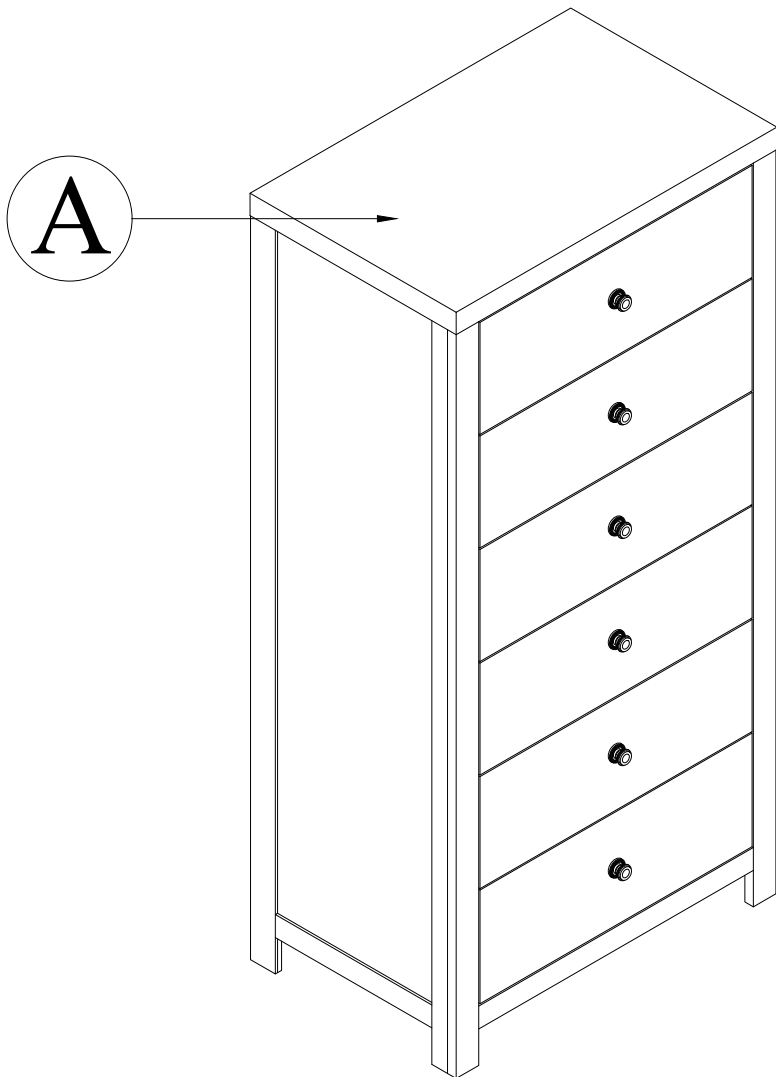

**ROOMS
TO GO**

**LWYE ASSEMBLY INSTRUCTIONS
HIGH CHEST**

MODEL : 7450 / 7452 / 7454

7450 / 7452 / 7454 - 131 SKU # 32674500 / 32674524 / 32674548

Thank you for purchasing this quality product. Be sure to check all packing material carefully for small parts. Which may have come loose inside the carton during shipment. Identify and count all parts and compare with the hardware list below :

Parts List	No.	Description	Qty
	A	Chest	1 Pc
Notes :			

Serious or fatal crushing injuries can occur from furniture tip-over. To help prevent tip-over :

- *Place heaviest items in the lowest drawers.
- *Unless specifically designed to accommodate, do not set TVs or other heavy object on the top of this product.
- *Never allow children to climb or hang on drawers, doors, or shelves.
- *Never open more than one drawer at a time.
  (OR)
- *Do not defeat or remove the drawer interlock system.

Use of tip-over restraints may only reduce, but not eliminate the risk of tip over.

PARTS DETAILS