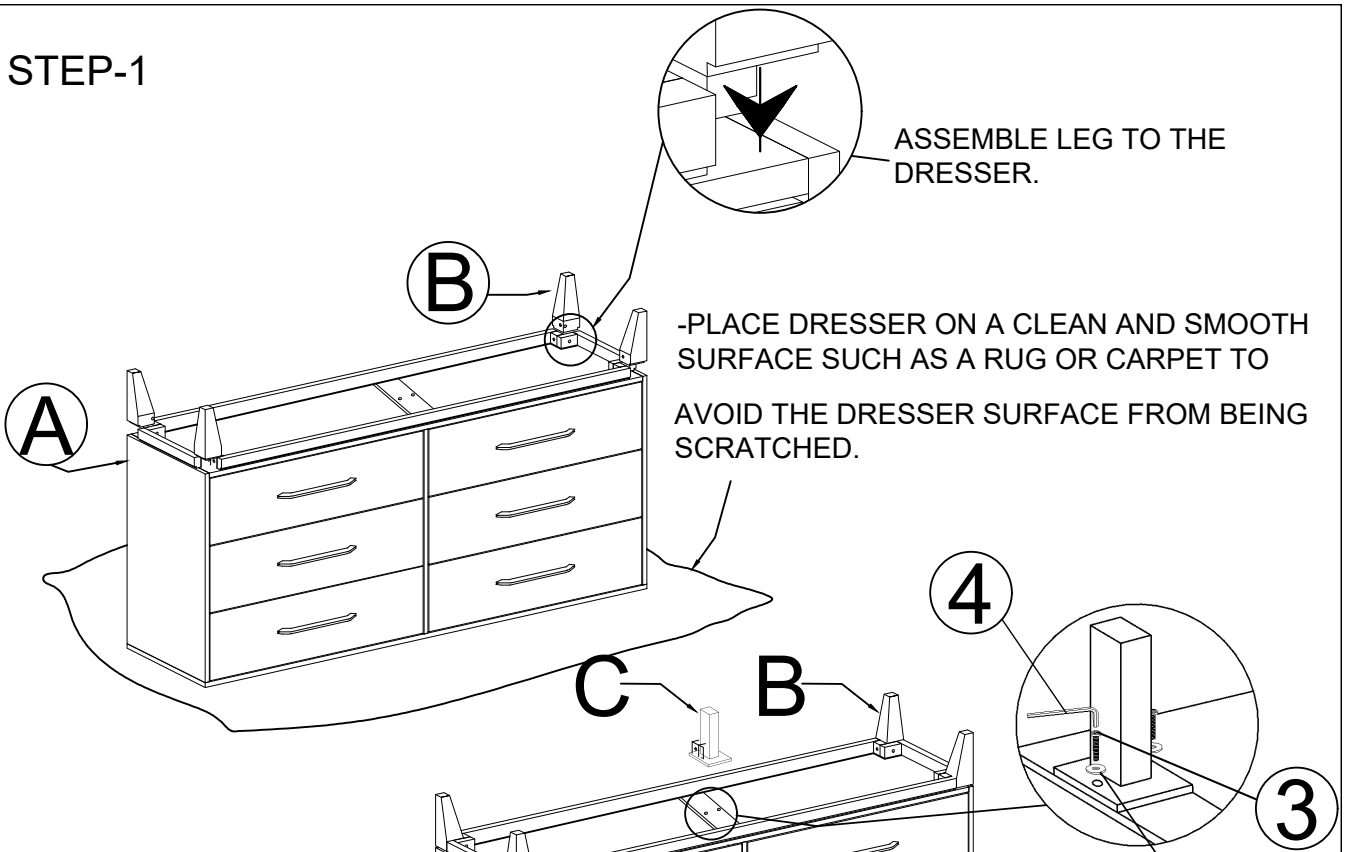

STEP-1

STEP-2