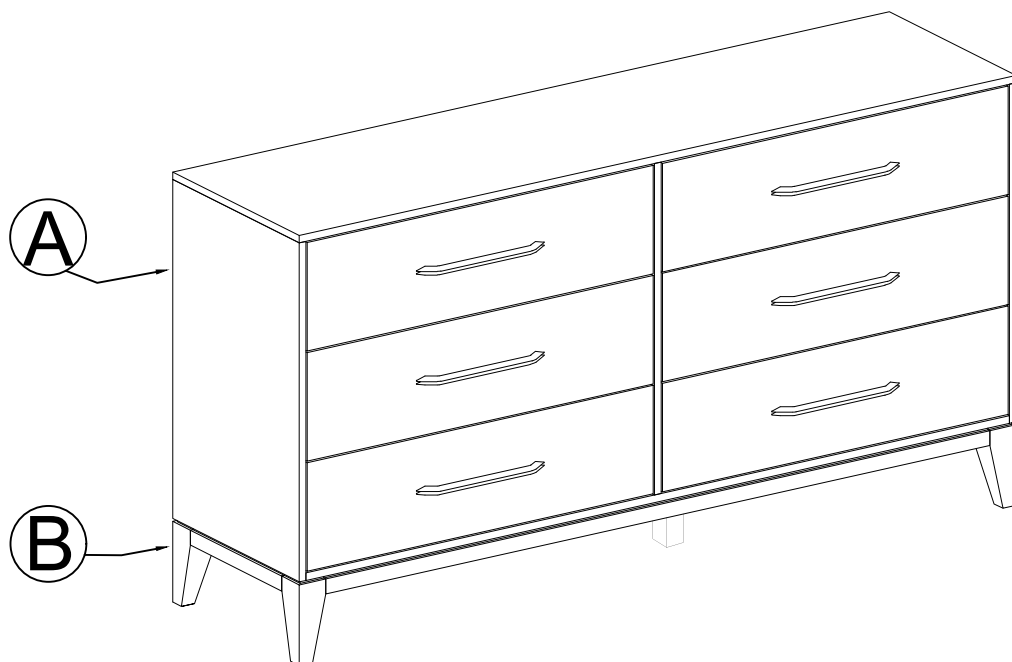

ASSEMBLY INSTRUCTION

GBHS

1708-11 - 6 DRAWER DRESSER

SKU# 33117082

THANK YOU FOR PURCHASING THIS QUALITY PRODUCT. BE SURE TO CHECK ALL PACKING MATERIAL CAREFULLY FOR SMALL PARTS. WHICH MAY HAVE COME LOOSE INSIDE THE CARTON DURING SHIPMENT. IDENTIFY AND COUNT ALL PARTS AND COMPARE WITH THE HARDWARE LIST BELOW.

HARDWARE LIST	NO	PICTURE	DESCRIPTION	DIMENSION	QTY.
	1		WASHER	6 x 8mm	10 PCS
	2		ALLEN BOLT	6 x 40mm (Thread count - 38)	8 PCS
	3		ALLEN BOLT	6 x 25mm (Thread count - 23)	2 PCS
	4		ALLEN KEY		1 PC

PARTS LIST	NO	DESCRIPTION	QTY.
	A	DRESSER	1 PC
	B	LEG	4 PCS
	C	SUPPORT LEG	1 PC

NOTES