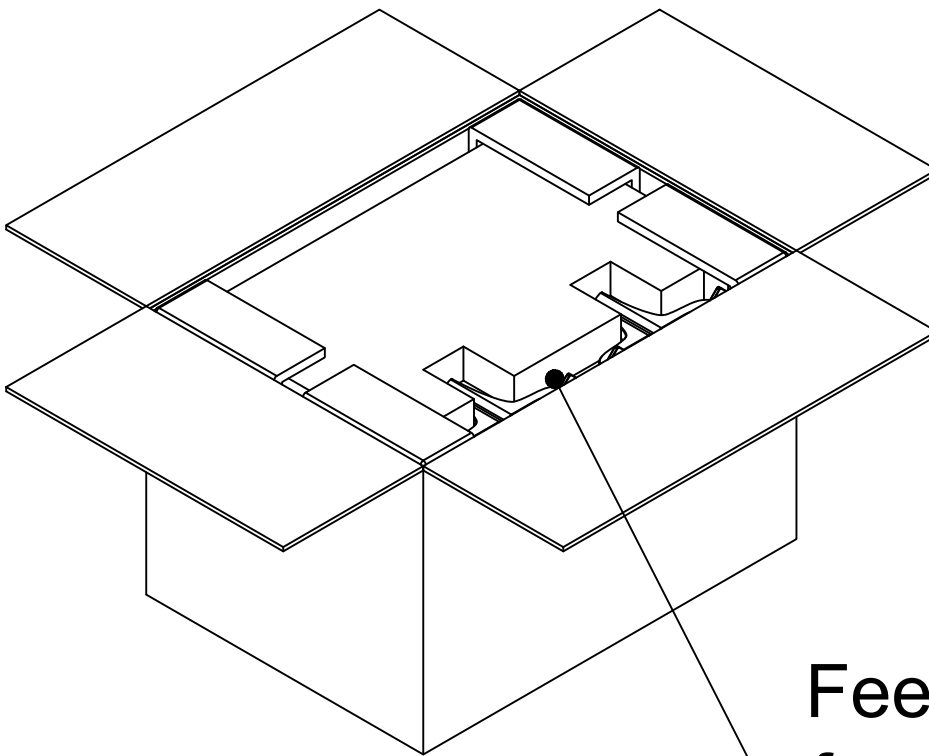

# FIBI

Model	4255		
Item	NIGHT STAND - 2 DRAWERS ASSEMBLING		
Code	32542551	33142554	
Date	30/06/2023	Rev.	2

Screwdriver  
Not  
Included

Hardware :

POS.	A	12	NR	POS.	B	4	NR
							
	M6 X 25						

**1** Open night stand box from the bottom side

**Feet  
for night stand**

Do not remove carton  
during the assembly  
process.

**2** Mount the feet on the bottom of the night stand

**FRONTSIDE**

**BACKSIDE**

**3** Flip over the night stand on its feet

FRONTSIDE

BACKSIDE

**4** Lift the carton

**5** Make sure all items are tightly secured into lock position