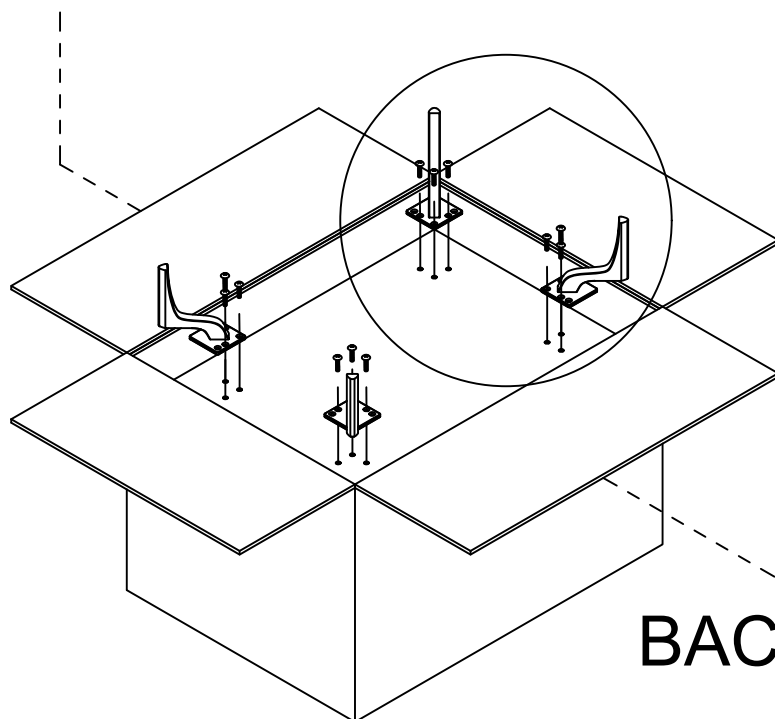

# FIBI

Model	4255		
Item	NIGHT STAND - 2 DRAWERS ASSEMBLING		
Code	32542551	33142554	
Date	30/06/2023	Rev.	2

Screwdriver  
Not  
Included

Hardware :

POS.	A	12	NR	POS.	B	4	NR
							
	M6 X 25						

**1** Open night stand box from the bottom side

**Feet  
for night stand**

Do not remove carton  
during the assembly  
process.

**2** Mount the feet on the bottom of the night stand

**FRONTSIDE**

**BACKSIDE**

**3** Flip over the night stand on its feet

FRONTSIDE

BACKSIDE

**4** Lift the carton

**5** Make sure all items are tightly secured into lock position