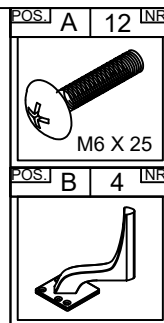

2 Mount the feet on the bottom of the night stand