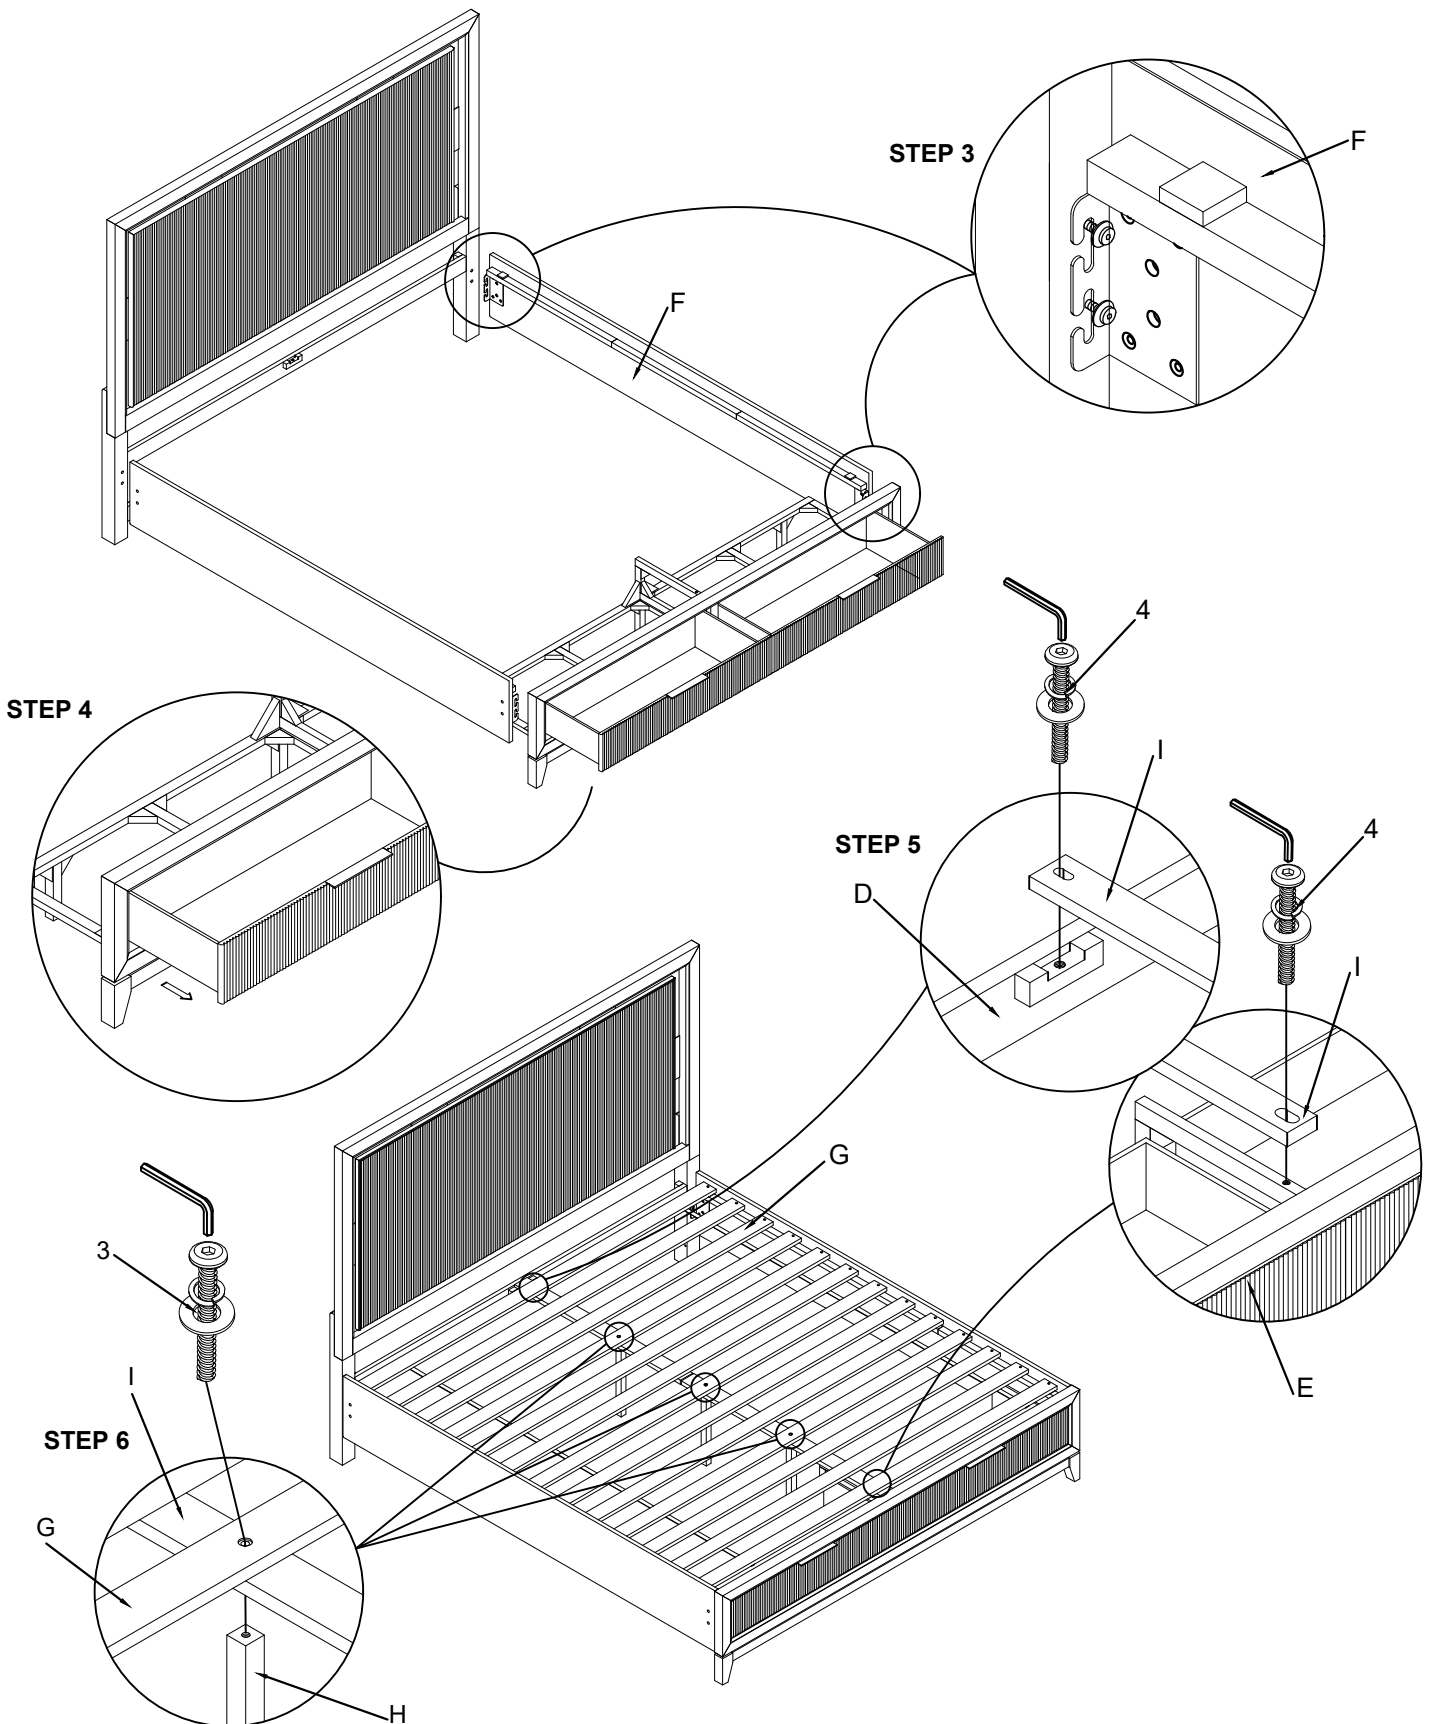

Manufactured for Rooms to Go.

Assembly Instructions For

NAJA BDPOSIHBK 32459352 5935-4 KING HEADBOARD GRAY
NAJA BDPOSIHBKW 32459376 5937-4 KING HEADBOARD BROWN
NAJA BDPOSIFBK 33859351 5935-18 KING STOGARE FOOTBOARD GRAY
NAJA BDPOSIFBKW 33859375 5937-18 KING STOGARE FOOTBOARD BROWN
NAJA BDPOSIRSQK 32959376 5935-9 QN/KG RAILS GRAY
NAJA BDPOSIRSQKW 32959352 5937-9 QN/KG RAILS BROWN