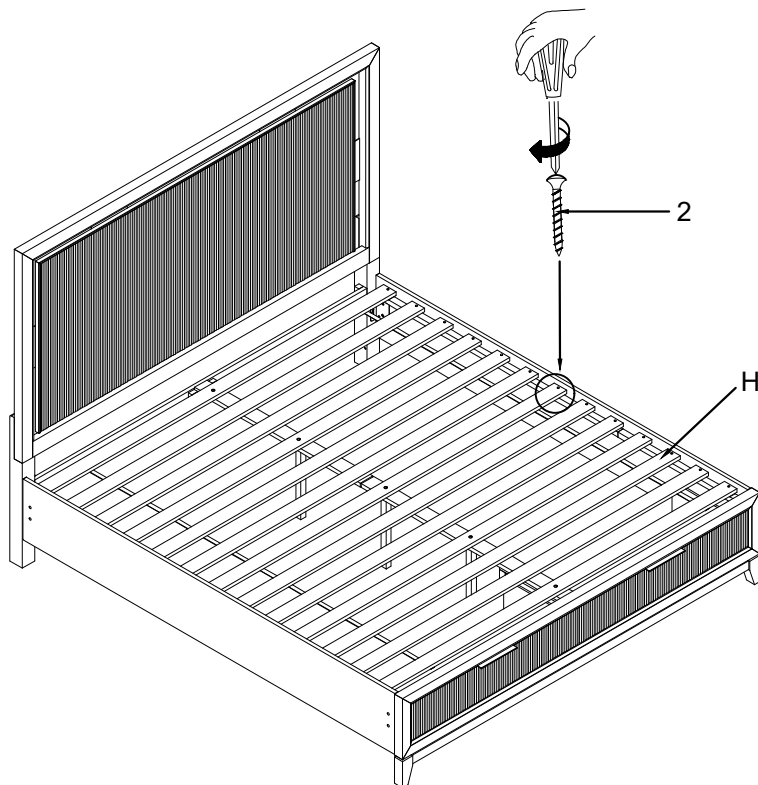

Manufactured for Rooms to Go.

Assembly Instructions For

- NAJA BDPOSIHBK 32459352 5935-4 KING HEADBOARD GRAY
- NAJA BDPOSIHBKW 32459376 5937-4 KING HEADBOARD BROWN
- NAJA BDPOSIFBK 33859351 5935-18 KING STOGARE FOOTBOARD GRAY
- NAJA BDPOSIFBKW 33859375 5937-18 KING STOGARE FOOTBOARD BROWN
- NAJA BDPOSIRSQK 32959376 5935-9 QN/KG RAILS GRAY
- NAJA BDPOSIRSQKW 32959352 5937-9 QN/KG RAILS BROWN

STEP 7

COMPLETE