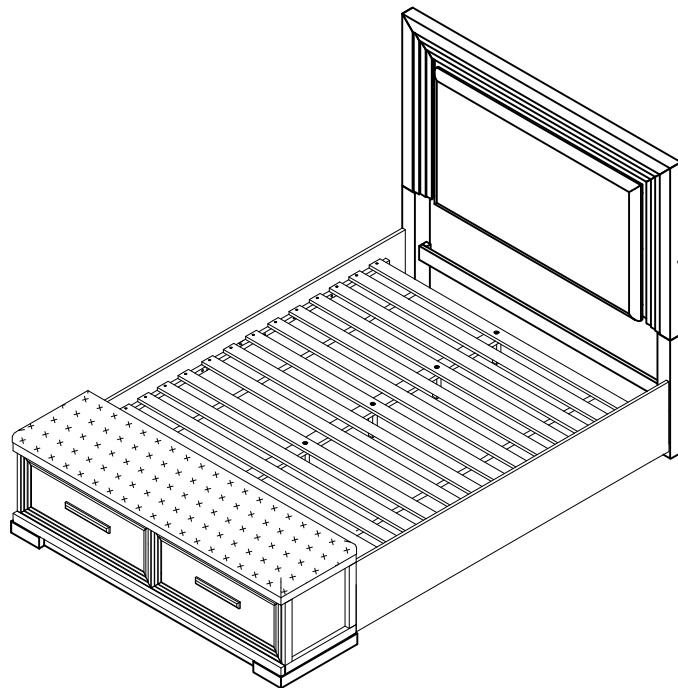

Complete

Hardware Pack Location:

Inside Box: 6891-3/6891-17 Queen Headboard/Queen Storage Footboard SKU: 32368917/33768916