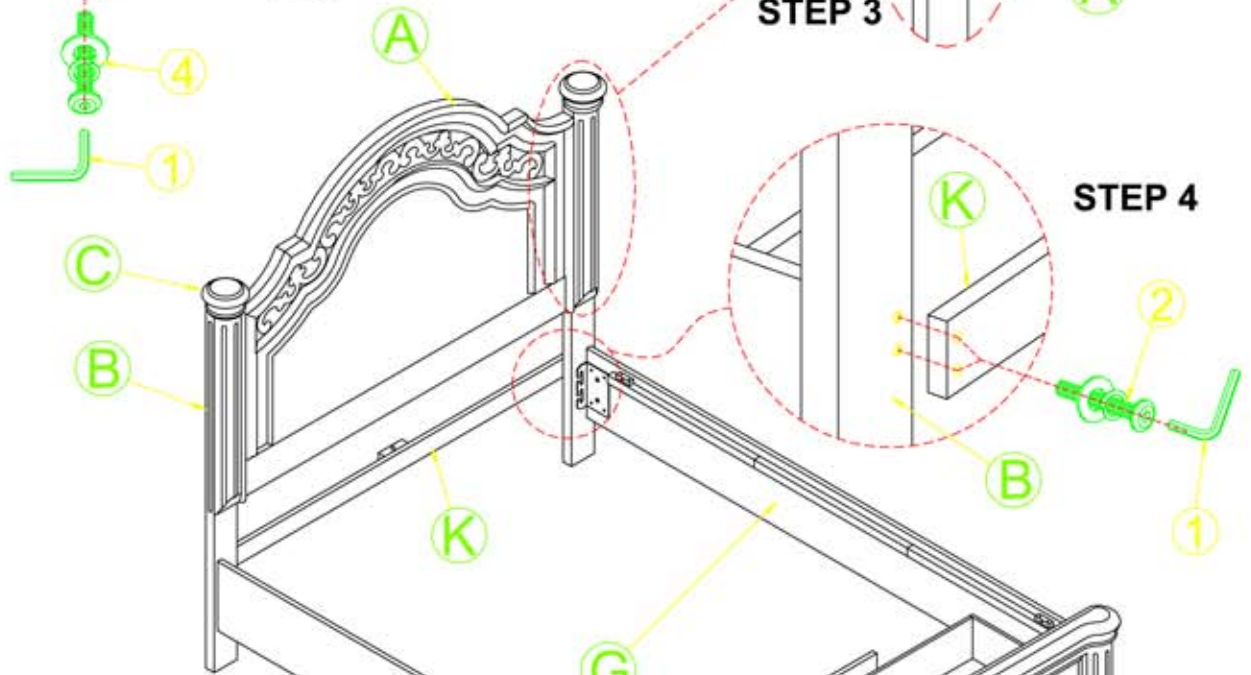

STEP 3

STEP 4