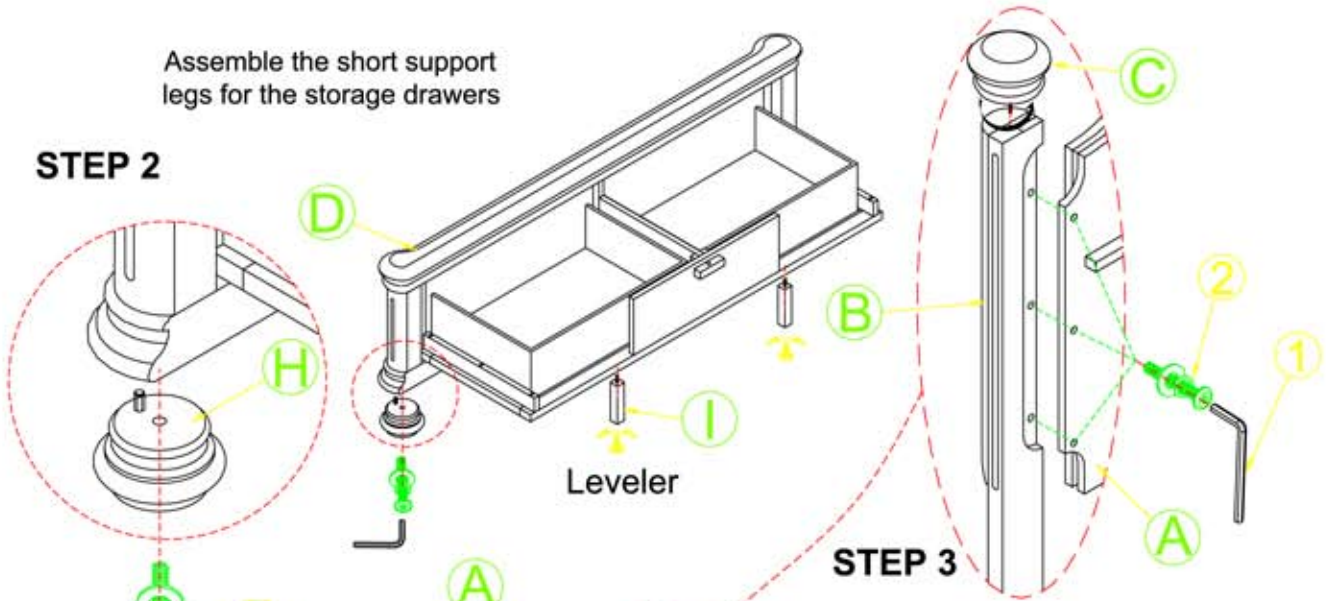

Assembly instructions for QUEEN STORAGE BED

RIEE 32381472 32381496
33781471 33781495
32981474 32981498

Queen Poster Headboard : 8147 / 8149-140
Queen Storage Footboard : 8147 / 8149-142
Queen & King Side Rails : 8147 / 8149-149

PAGE 2 OF 4

Assemble the short support legs for the storage drawers

STEP 2