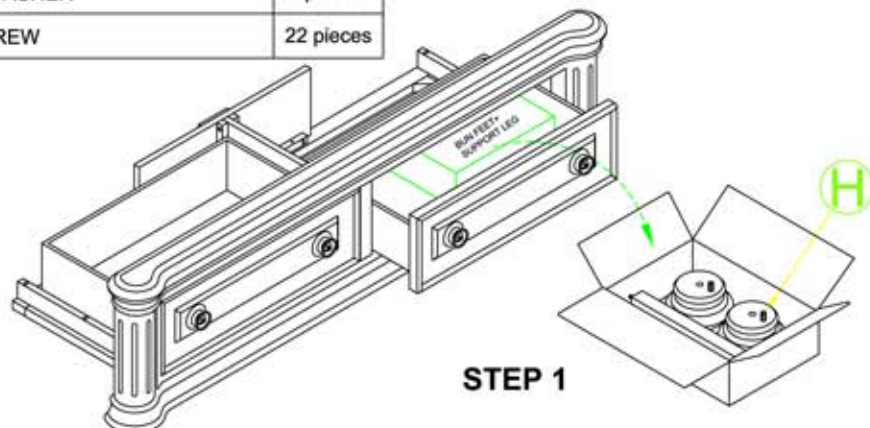

NO.	HARDWARE LIST (8147 / 8149-140)		Q'TY
1		(3-1/8") ALLEN KEY	1 piece
2		(Ø5/16 * 18 * 1-3/4"L) LONG BOLT	10 pieces
		(Ø5/16") SPRING WASHER	10 pieces
		(Ø5/16") FLAT WASHER	10 pieces
3		(Ø5/16 * 18 * 1"L) SHORT BOLT (for siderail hook)	4 pieces
		(Ø5/16") SPRING WASHER	4 pieces
		(Ø5/16") FLAT WASHER	4 pieces

HARDWARE LIST (8147 / 8149-142)			
1		(3-1/8") ALLEN KEY	1 piece
4		(Ø5/16 * 18 * 3"L) LONG BOLT	2 pieces
		(Ø5/16") SPRING WASHER	2 pieces
		(Ø5/16") FLAT WASHER	2 pieces
2		(Ø5/16 * 18 * 1-3/4"L) MIDDLE BOLT	5 pieces
		(Ø5/16") SPRING WASHER	5 pieces
		(Ø5/16") FLAT WASHER	5 pieces
3		(Ø5/16 * 18 * 1"L) SHORT BOLT (for siderail hook)	4 pieces
		(Ø5/16") SPRING WASHER	4 pieces
		(Ø5/16") FLAT WASHER	4 pieces
5		Ø3/8*1-1/8" SCREW	22 pieces

No.	Parts List		Q'Ty
A		Headboard Panel	1 piece
B		LSF/RSF Headboard Posts	2 pieces
C		Headboard Post Finials	2 pieces
D		Storage Footboard	1 piece
E		Bed Slat Roll	1 piece
F		Center Vertical Slat Support	1 piece
G		Side Rails	2 pieces
H		Footboard Bun feet	2 pieces
I		Short Support Leg for drawers	2 pieces
J		Long Support Leg for Slats	3 pieces
K		Headboard Bottom Stretcher	1 piece