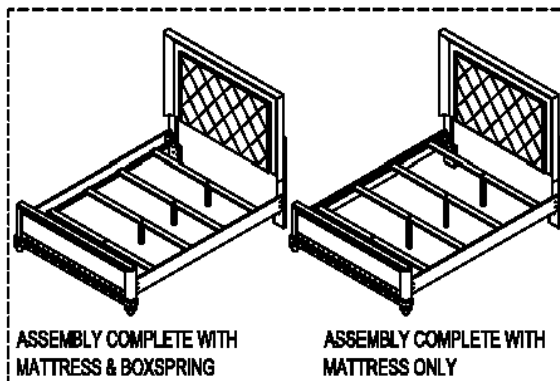

ASSEMBLY INSTRUCTION

MODEL: SLAW 8970-252/253/402

SKU#: 33389708/33789706/33989700

DESCRIPTION: QUEEN BED

Thank you for purchasing this quality product. Be sure to check all packing material carefully for small Hardware which may have come loose inside the carton during shipment. Identify and count all hardware and compare with the hardware list below.

PART LIST:

NO.	Description	Sketch	Quantity
A	Headboard Panel		1PC
B	Footboard Panel		1PC
C	Side rails		2PCS
D	Foot		2PCS
E	Slats		4PCS
F	Long Center legs		4PCS
G	Short Center legs		4PCS
H	Headboard legs-LEFT		1PC
I	Headboard legs-RIGHT		1PC

HARDWARE LIST

NO.	Description	Sketch	Quantity
1	Allen bolt 5/16"x50mm		8PCS
2	Flat washer 5/16"x19x1.5mm		8PCS
3	Spring washer 5/16"		8PCS
4	Allen key 4mm		1PC
5	Wood screw #8x35mm		8PCS

MADE IN VIETNAM