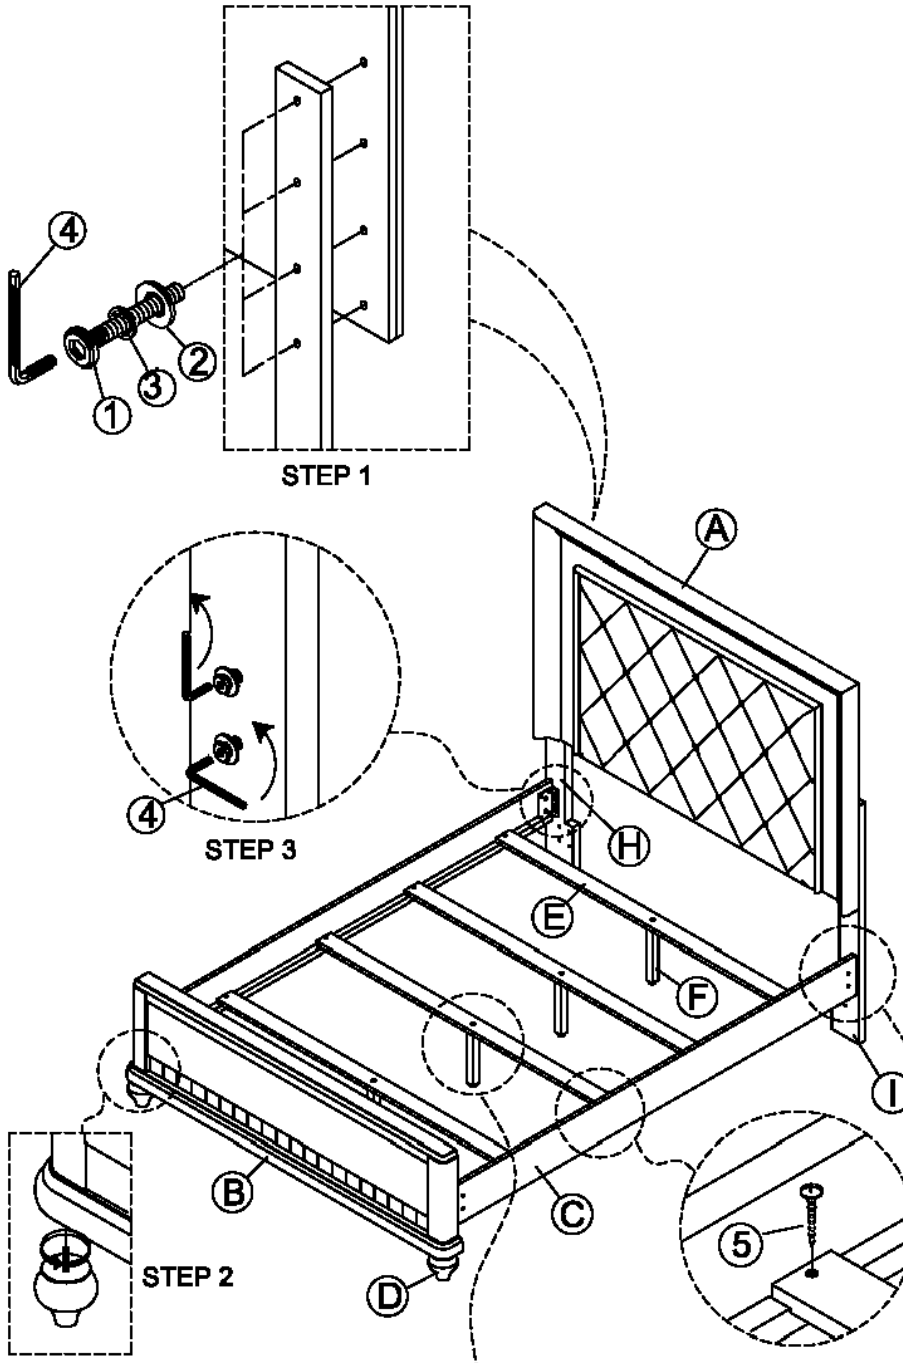

ASSEMBLY INSTRUCTION

MODEL: SLAW 8970-252/253/402

SKU#: 33389708/33789706/33989700

DESCRIPTION: QUEEN BED

Thank you for purchasing this quality product. Be sure to check all packing material carefully for small Hardware which may have come loose inside the carton during shipment. Identify and count all hardware and compare with the hardware list below.

PART LIST:

NO.	Description	Sketch	Quantity
A	Headboard Panel		1PC
B	Footboard Panel		1PC
C	Side rails		2PCS
D	Foot		2PCS
E	Slats		4PCS
F	Long Center legs		4PCS
G	Short Center legs		4PCS
H	Headboard legs-LEFT		1PC
I	Headboard legs-RIGHT		1PC

HARDWARE LIST

NO.	Description	Sketch	Quantity
1	Allen bolt 5/16"x50mm		8PCS
2	Flat washer 5/16"x19x1.5mm		8PCS
3	Spring washer 5/16"		8PCS
4	Allen key 4mm		1PC
5	Wood screw #8x35mm		8PCS

MADE IN VIETNAM