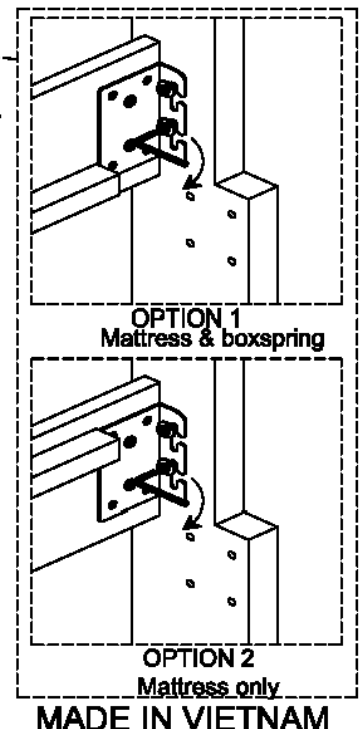

ASSEMBLY INSTRUCTION

MODEL: SLAW 8970-252/253/402

SKU#: 33389708/33789706/33989700

DESCRIPTION: QUEEN BED

Thank you for purchasing this quality product. Be sure to check all packing material carefully for small Hardware which may have come loose inside the carton during shipment. Identify and count all hardware and compare with the hardware list below.

PART LIST:

NO.	Description	Sketch	Quantity
A	Headboard Panel		1PC
B	Footboard Panel		1PC
C	Side rails		2PCS
D	Foot		2PCS
E	Slats		4PCS
F	Long Center legs		4PCS
G	Short Center legs		4PCS
H	Headboard legs-LEFT		1PC
I	Headboard legs-RIGHT		1PC

HARDWARE LIST

NO.	Description	Sketch	Quantity
1	Allen bolt 5/16"x50mm		8PCS
2	Flat washer 5/16"x19x1.5mm		8PCS
3	Spring washer 5/16"		8PCS
4	Allen key 4mm		1PC
5	Wood screw #8x35mm		8PCS

MADE IN VIETNAM