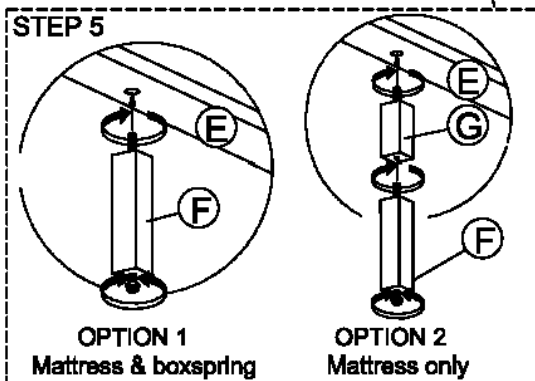

ASSEMBLY INSTRUCTION

MODEL: SLAW 8970-252/253/402

SKU#: 33389708/33789706/33989700

DESCRIPTION: QUEEN BED

Thank you for purchasing this quality product. Be sure to check all packing material carefully for small Hardware which may have come loose inside the carton during shipment. Identify and count all hardware and compare with the hardware list below.

PART LIST:

NO.	Description	Sketch	Quantity
A	Headboard Panel		1PC
B	Footboard Panel		1PC
C	Side rails		2PCS
D	Foot		2PCS
E	Slats		4PCS
F	Long Center legs		4PCS
G	Short Center legs		4PCS
H	Headboard legs-LEFT		1PC
I	Headboard legs-RIGHT		1PC

HARDWARE LIST

NO.	Description	Sketch	Quantity
1	Allen bolt 5/16"x50mm		8PCS
2	Flat washer 5/16"x19x1.5mm		8PCS
3	Spring washer 5/16"		8PCS
4	Allen key 4mm		1PC
5	Wood screw #8x35mm		8PCS

MADE IN VIETNAM