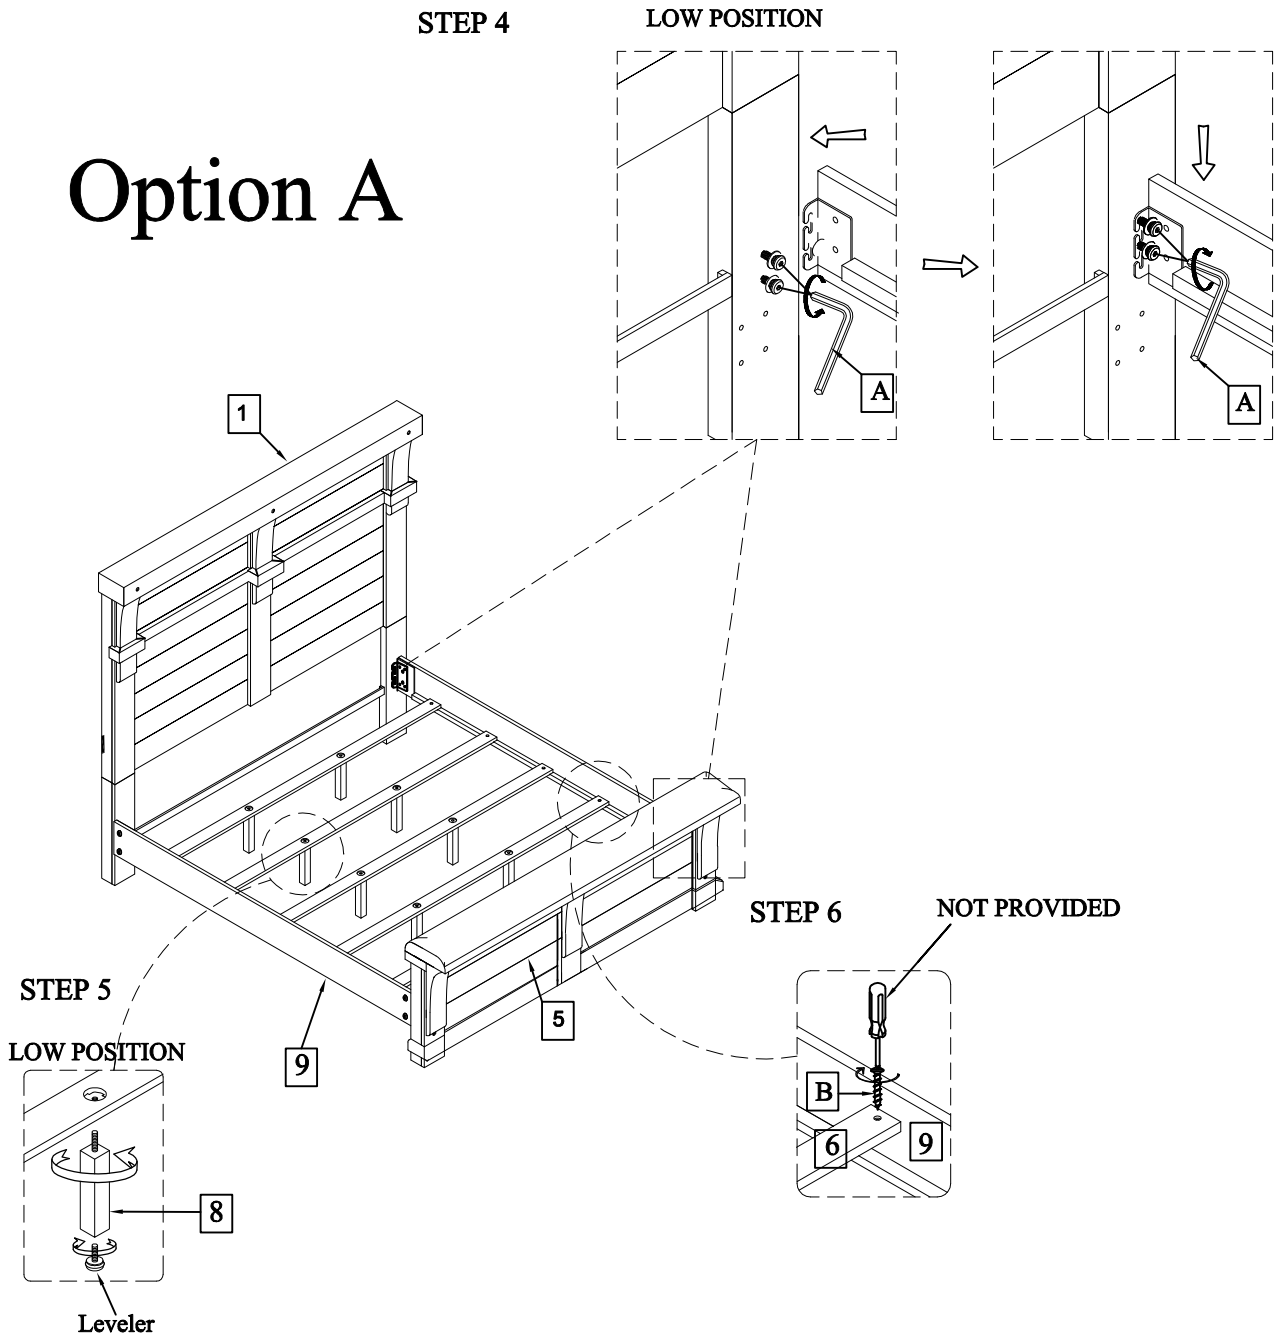

Assembly Instructions

SLAW 135-4788/4790-270 KG Panel HB
SLAW 135-4788/4790-272 KG BENCH FB & Slats
SLAW 135-4788/4790-400 QN & KG Side Rails

SKU# 32447888/32447903
SKU# 33847887/33847902
SKU# 32947888/32947903

This product is manufactured by SLAW for

ROOMS TO GO ►

***Caution: Please read all instructions carefully before starting the assembly process. These parts are cumbersome and heavy. Therefore, two people are recommended in order to prevent personal injury and ensure the parts are not damaged during the assembly.

STEP 4: Assemble the side rails (9) to the HB (1) and FB (5) using allen key (A).

STEP 5: Assemble the support leg (8) to slats (6).

STEP 6: Assemble the slats (6) to the side rail (9).

Option A