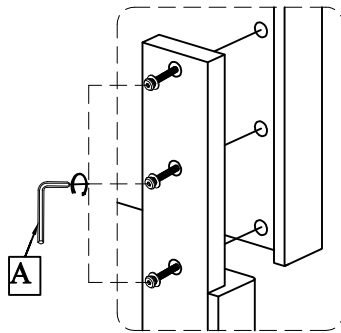

STEP 2

STEP 3

NOTE: The Headboard and Footboard bolts are already pre-installed.
STEP 1 : Assembly Stretcher rail (4) with HB legs using allen key (A). Do not tighten all bolts until HB is fully assembly.
STEP 2 : Assembly the left legs(2) with the left HB(1) using allen key (A). Do not tighten all bolts until HB is fully assembly.
STEP 3 : Assembly the right legs(3) with the right HB(1) using allen key (A).
Do not tighten all bolts until HB is fully assembly.