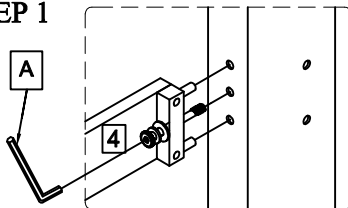

STEP 1

Hardware Pack location(s)

135-4788/4790-270 KG Panel HB

135-4788/4790-272 KG BENCH FB & Slats

SKU# 32447888/32447903

SKU# 33847887/32847902