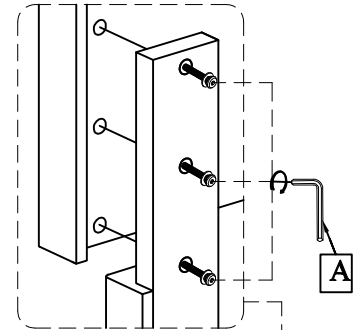

Assembly Instructions

SLAW 135-4788/4790-270 KG Panel HB
SLAW 135-4788/4790-272 KG BENCH FB & Slats
SLAW 135-4788/4790-400 QN & KG Side Rails

SKU# 32447888/32447903
SKU# 33847887/33847902
SKU# 32947888/32947903

This product is manufactured by SLAW for

ROOMS TO GO ►

***Caution: Please read all instructions carefully before starting the assembly process. These part are cumbersome and heavy. Therefore, two people are recommended in order to prevent personal injury and ensure the parts are not damaged during the assembly.

Code	PART LIST		
1	Headboard		1PC
2	Left Headboard Leg		1PC
3	Right Headboard Leg		1PC
4	Stretcher Rail		1PC
5	Bench Footboard		1PC
6	Slat		5PCS
7	Slat Support Leg (Short)		10PCS
8	Slat Support Leg (Long)		10PCS
9	Side Rail		2PCS

Step	Code	HARDWARE LIST		
1-2-3-4-5	A	4mm Allen key		1pc
6	B	Wood screw #10*30mm		10pcs

TOOLS REQUIRED (NOT PROVIDED)	
Description	Sketch
Phillips Screwdriver