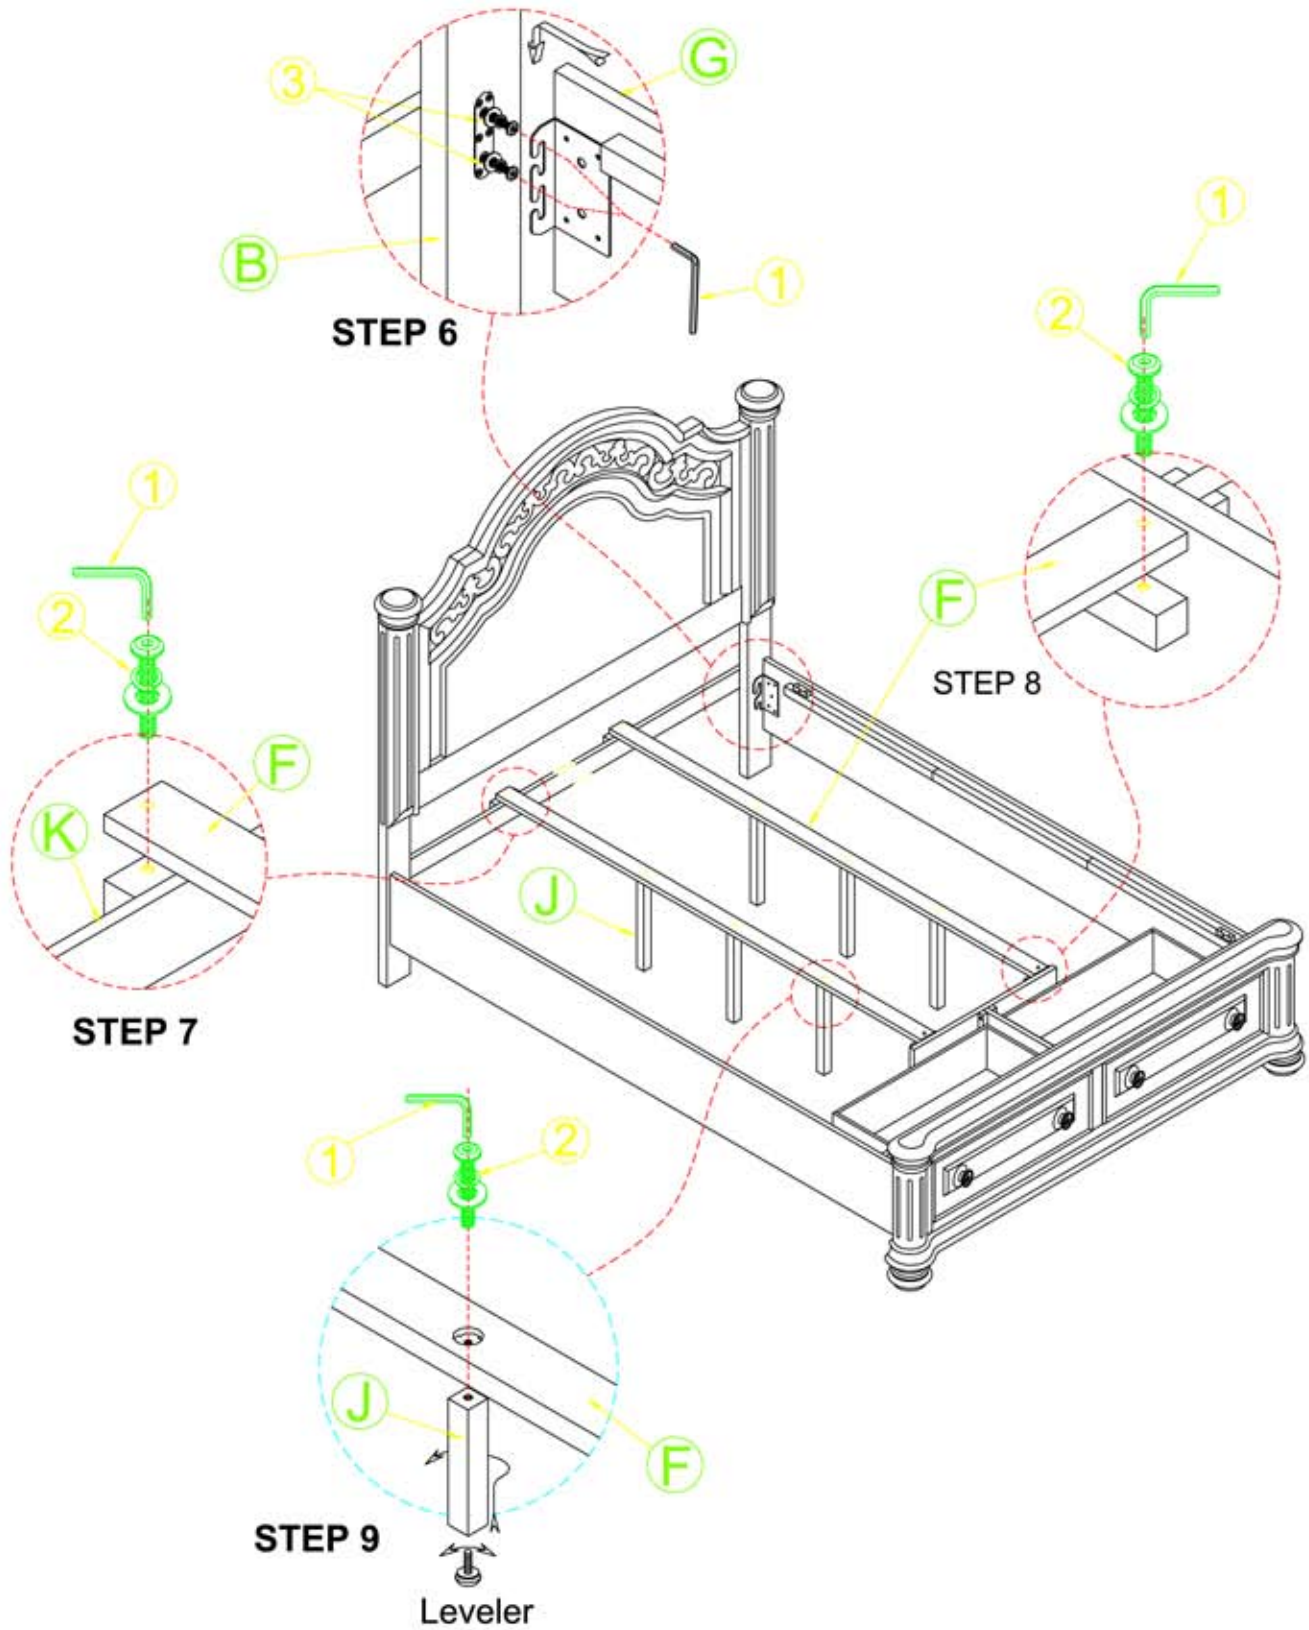

Assembly instructions for

KING STORAGE BED

RIEE 32481474 32481498
33881473 33881497
32981474 32981498

King Poster Headboard : 8147 / 8149-144
King Storage Footboard : 8147 / 8149-143
Queen & King SideRails : 8147 / 8149-149

PAGE 3 OF 4