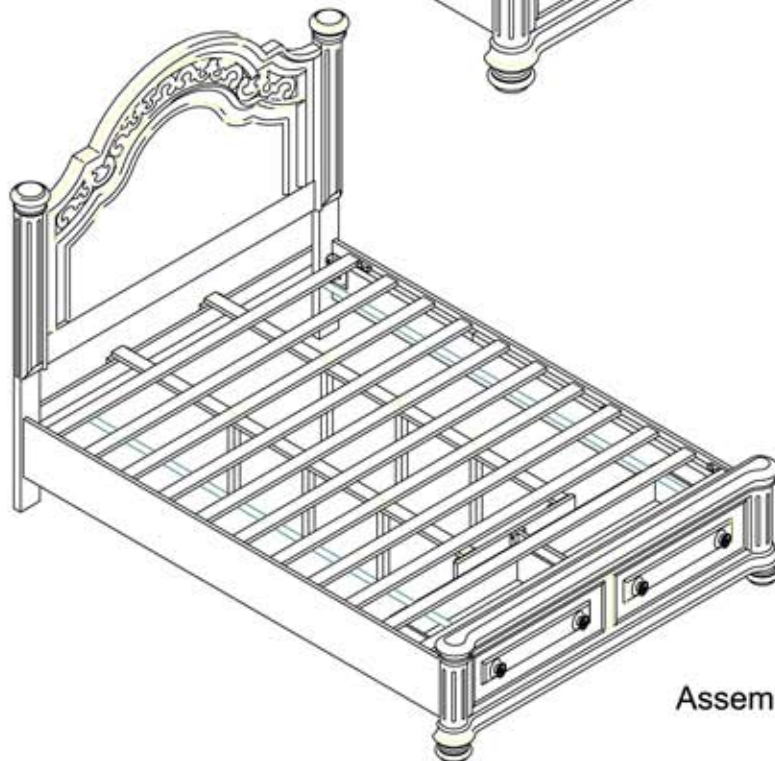

Assembly instructions for

KING STORAGE BED

RIEE 32481474 32481498
33881473 33881497
32981474 32981498

King Poster Headboard : 8147 / 8149-144
King Storage Footboard : 8147 / 8149-143
Queen & King SideRails : 8147 / 8149-149

PAGE 4 OF 4

Assembly completed