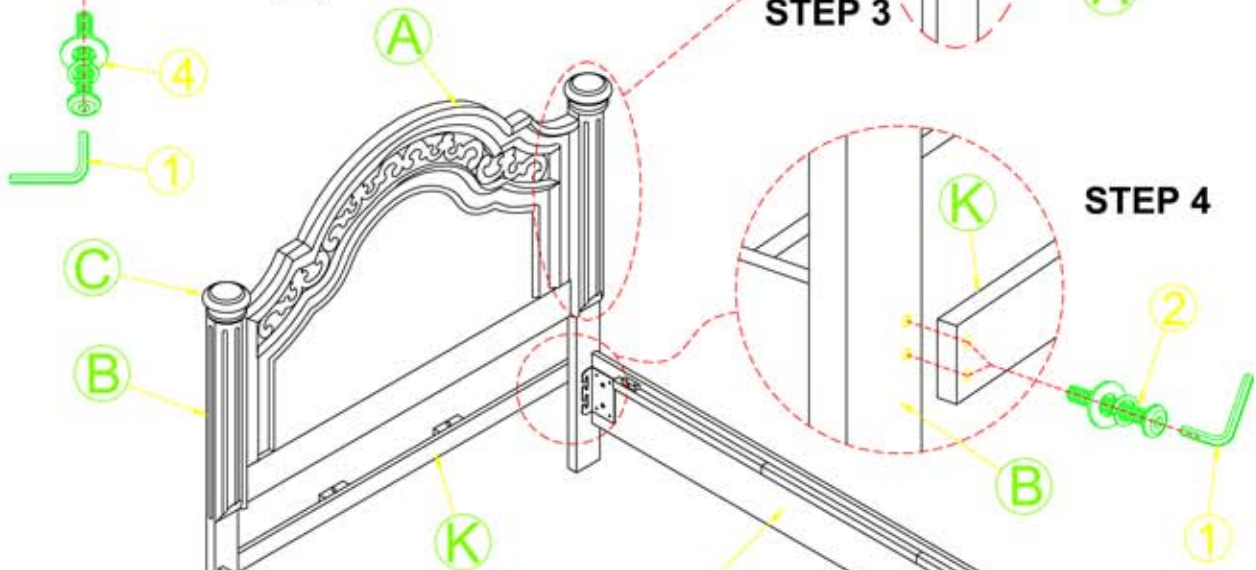

STEP 3

STEP 4