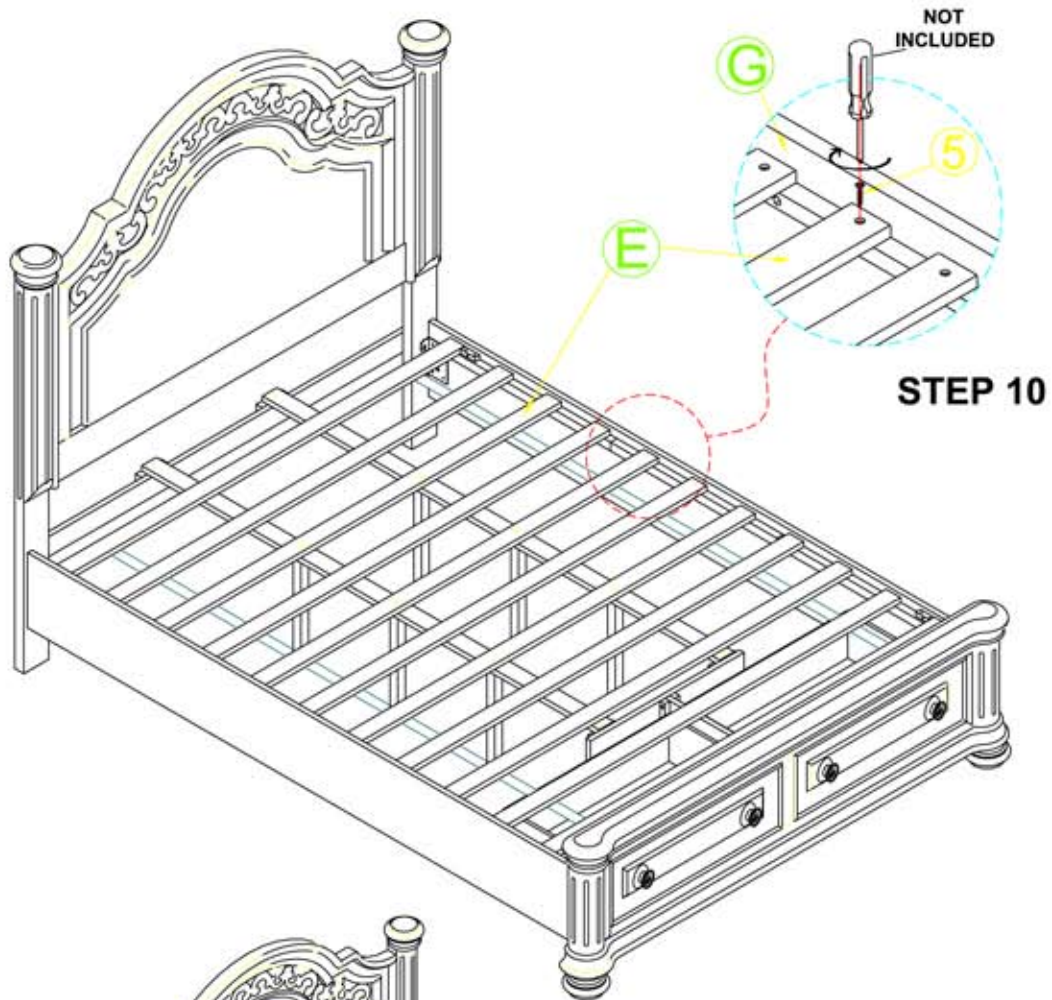

Assembly instructions for

KING STORAGE BED

RIEE 32481474 32481498
33881473 33881497
32981474 32981498

King Poster Headboard : 8147 / 8149-144
King Storage Footboard : 8147 / 8149-143
Queen & King SideRails : 8147 / 8149-149

PAGE 4 OF 4

Assembly completed