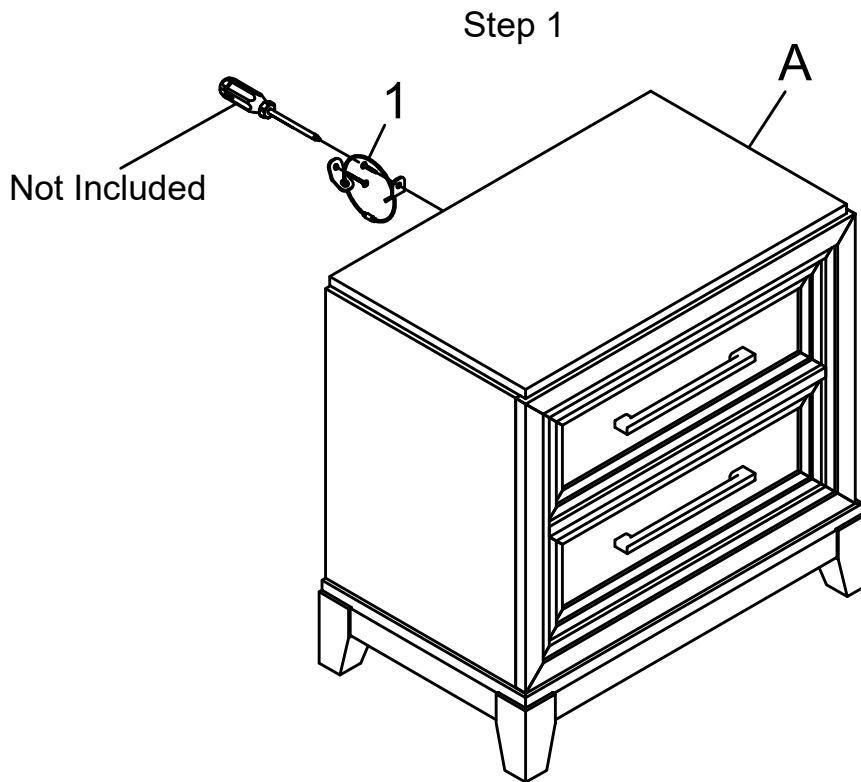

# Assembly Instruction

HOUS 2717-36N Night Stand

SKU# 33527182

HOUS 2719-36 Night Stand

SKU# 33527194

Part list

Hardware list

NO.	SKETCH	DESCRIPTION	Q'TY
A		Night Stand	1 pc

NO.	SKETCH	DESCRIPTION	Q'TY
1		Furniture tipping restraint	1 set

Step 1: Add tipping restraint one side is attached to the Night Stand, the other side is attached to the wall

**Cleaning Instruction:** Clean finished parts with a mild dishwashing liquid and water solution on a damp cloth. Polish the finish with soft cloth and an industry recognized furniture polish.