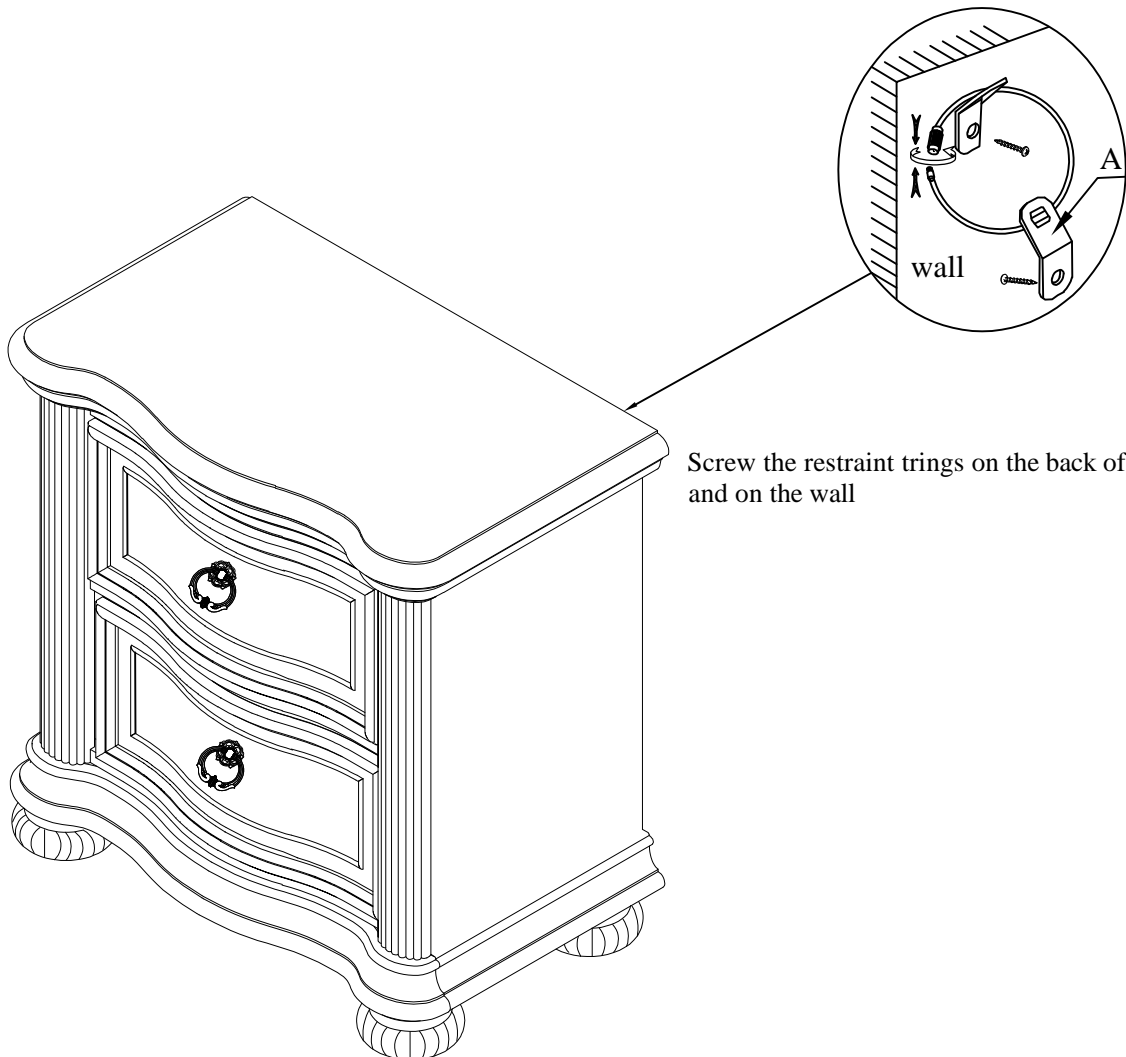

Assembly Instructions

HFVC 8470/8471-NSN NIGHTSTAND

SKU# 33584702/33584714

This product is manufactured by HFVC for

ROOMS TO GO ►

*****Caution:** Please read all instructions carefully before starting the assembly process. These part are cumbersome and heavy. Therefore, two people are recommended in order to prevent personal injury and ensure the parts are not damaged during the assembly.

Step	Code	HARDWARE LIST		
1	A	Furniture Tipping Restraint		1set

TOOLS REQUIRED (NOT PROVIDED)	
Description	Sketch
Phillips Screwdriver	

Screw the restraint trings on the back of the Nightstand and on the wall