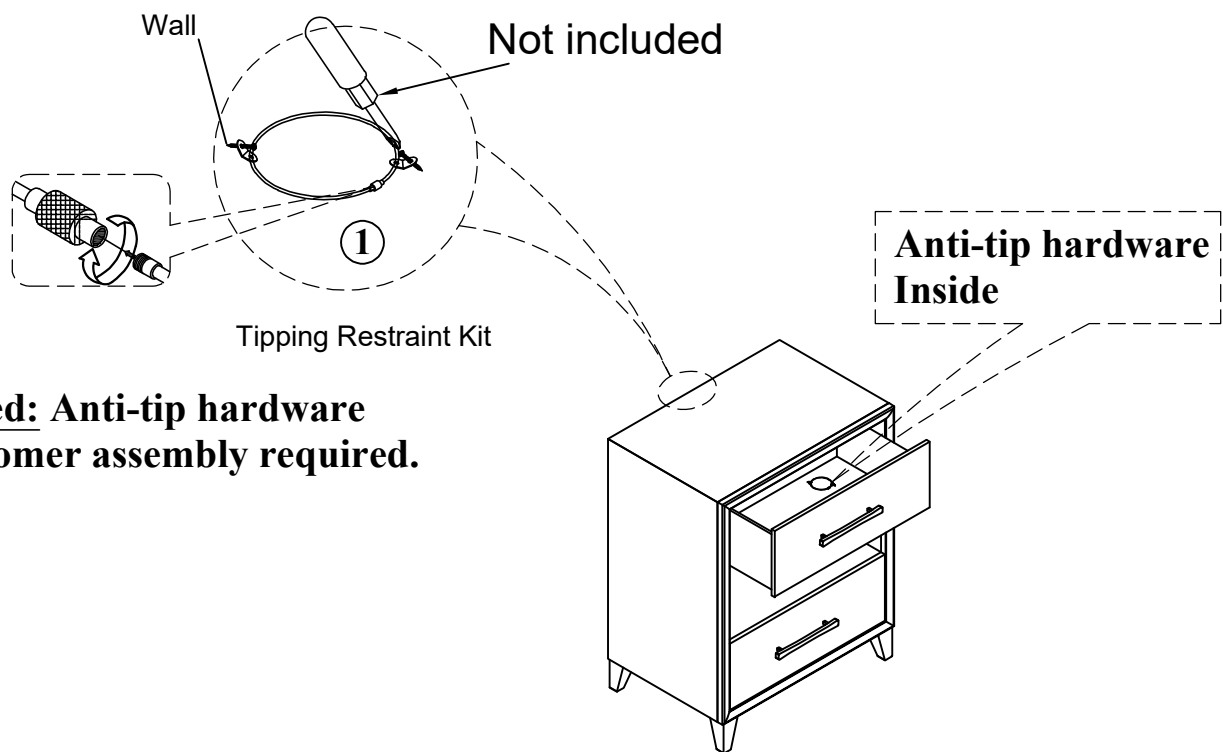

ASSEMBLY INSTRUCTIONS

PHOM 375 - 355 -TWO DRAWER OPEN NIGHTSTAND SKU #33593751

Vesion : 1- Date Sept 15th, 2025

Manufactured by PHOM for Rooms To Go

Caution: Please read the instructions thoroughly before unpacking and assembly. Sharp, exposed staple tips can cause injury. Therefore, for your protection, please remove any exposed staples used in the packaging.

1. We recommend that you should assemble this product with the assistance of another person; this will make assembly easier, and will help eliminate damage to the product or injury to persons during assembly.
2. Be sure to check all packing materials carefully for small parts that may have come loose inside the carton during shipment.
3. Please do not over tighten screws or bolts.
4. Please put all parts on a non-abrasive floor before assembly, and follow the assembly steps to assemble your newly purchased product correctly and efficiently.

★ Remark: there is a tip restraint kit provided on the inside top drawer box. Please read the directions thoroughly and install Immediately when placed in home

NO.	PART LIST	Q'TY
A	TWO DRAWER OPEN NIGHTSTAND	1 Pc