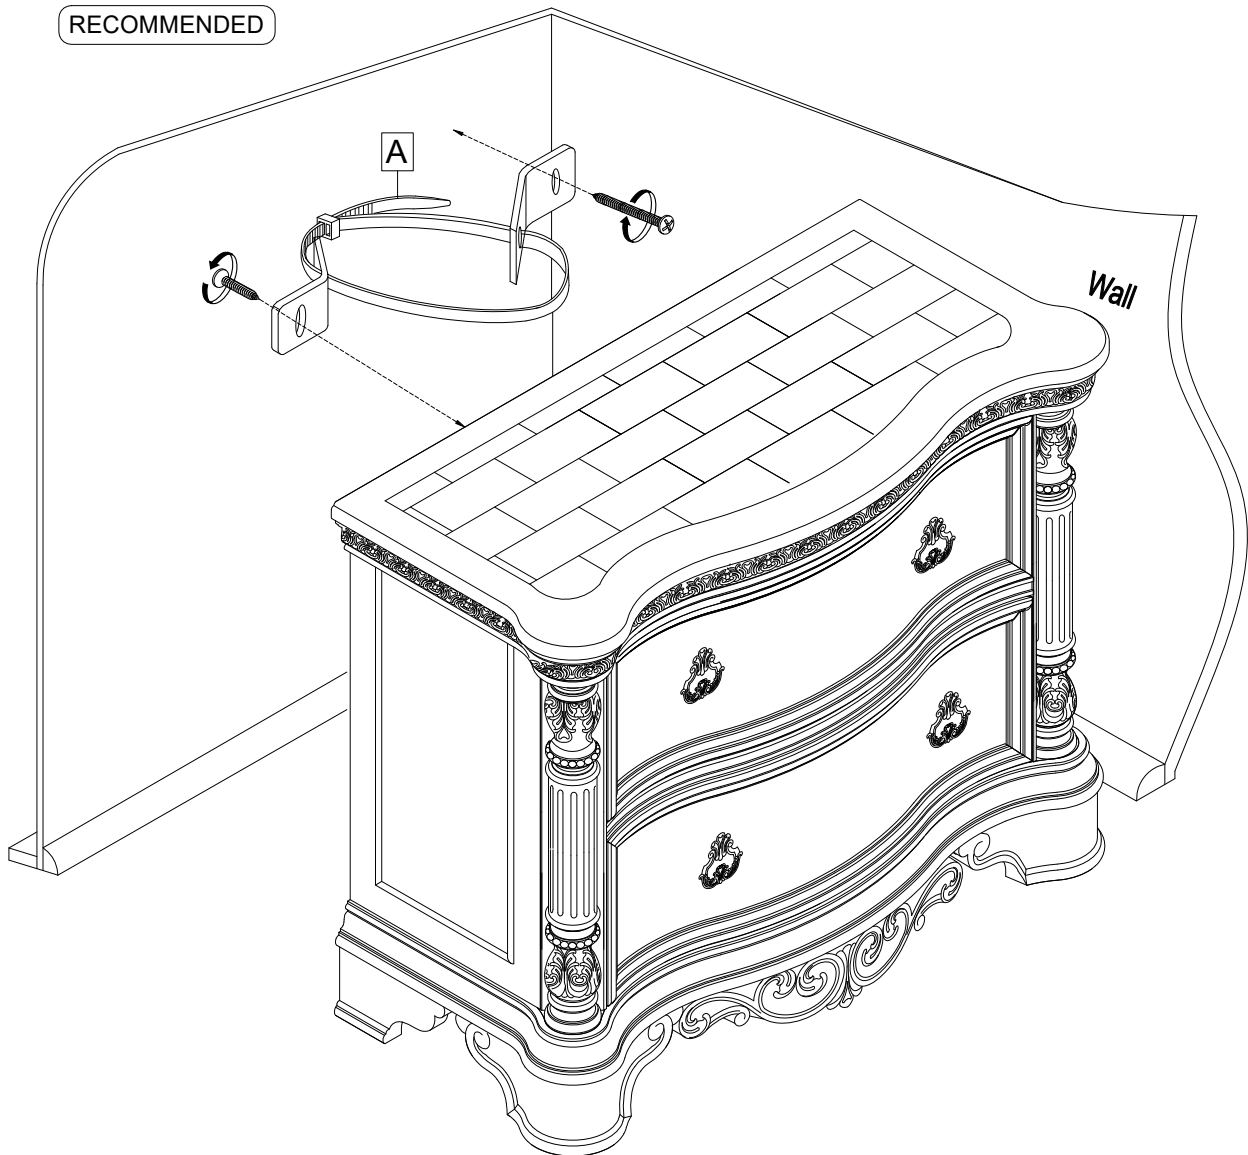

Assembly Instructions

HMIS B9500-81N NIGHTSTAND SKU#: 33595034

***Caution: Please read all instructions carefully before starting the assembly process. These parts are cumbersome and heavy. Therefore, two people are recommended in order to prevent personal injury and ensure the parts are not damaged during the assembly.

Step	Code	Hardware List		
1	A	Furniture Tipping Restraint		1Set

TOOLS REQUIRED (NOT PROVIDED)	
Description	Sketch
Phillips screwdriver	

This product is manufactured by HMIS for

ROOMS TO GO ►