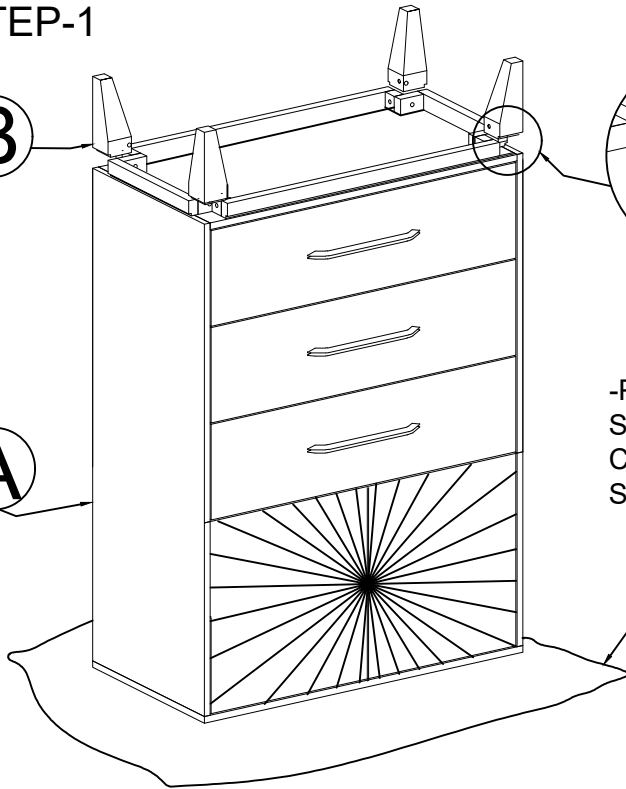

STEP-1

B

A

ASSEMBLE LEG TO THE DOOR CHEST.

-PLACE DOOR CHEST ON A CLEAN AND SMOOTH SURFACE SUCH AS A RUG OR CARPET TO AVOID THE DOOR CHEST SURFACE FROM BEING SCRATCHED.

STEP-2

B

1

2

3

A