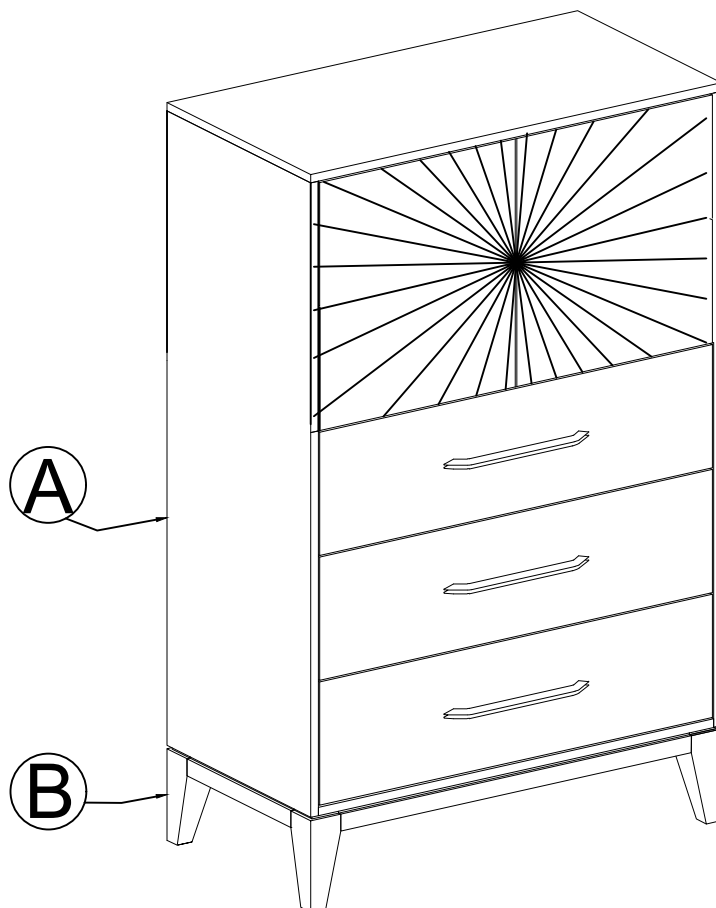

ASSEMBLY INSTRUCTION

GBHS

1708-16 DOOR CHEST

SKU# 33617082

THANK YOU FOR PURCHASING THIS QUALITY PRODUCT. BE SURE TO CHECK ALL PACKING MATERIAL CAREFULLY FOR SMALL PARTS. WHICH MAY HAVE COME LOOSE INSIDE THE CARTON DURING SHIPMENT. IDENTIFY AND COUNT ALL PARTS AND COMPARE WITH THE HARDWARE LIST BELOW.

	NO	PICTURE	DESCRIPTION	DIMENSION	QTY.
HARDWARE LIST	1		WASHER	6 x 8mm	8 PCS
	2		ALLEN BOLT	6 x 40mm (Thread count - 38)	8 PCS
	3		ALLEN KEY		1 PC

	NO	DESCRIPTION	QTY.
PARTS LIST	A	CHEST	1 PCS
	B	LEG	4 PCS

NOTES