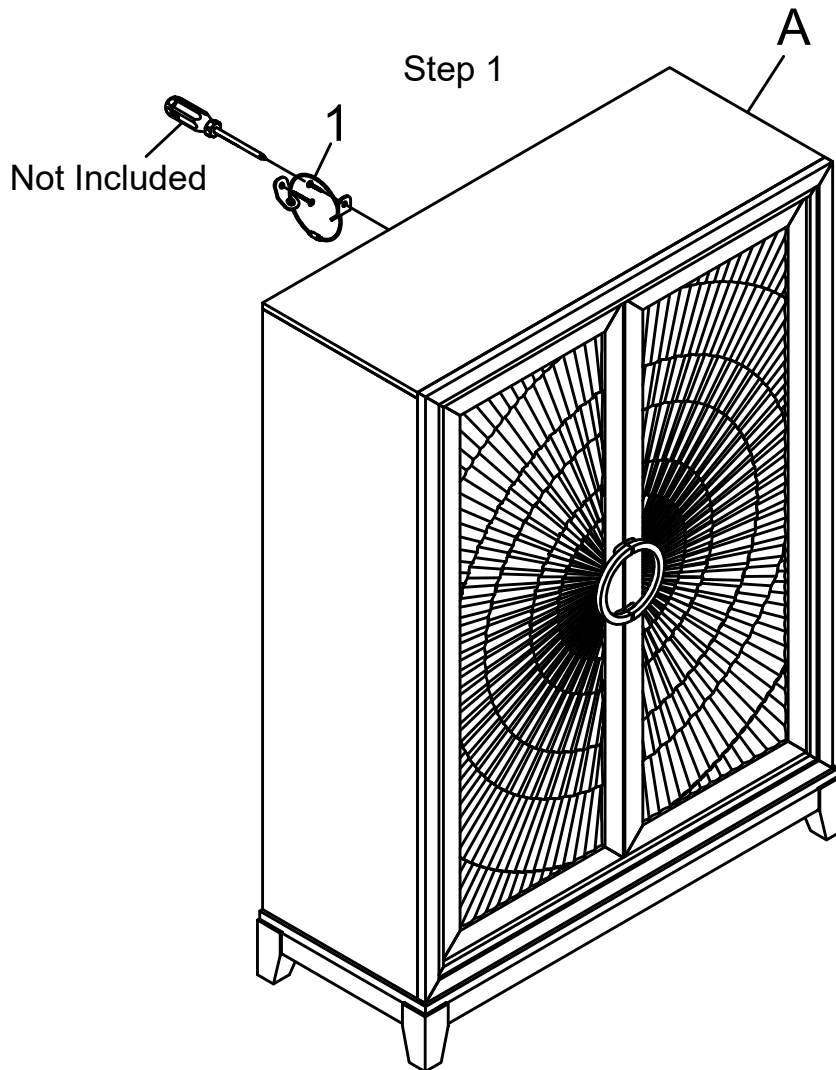

Assembly Instruction

HOUS 2717-14N Armoire

SKU# 33627184

HOUS 2719-14 Armoire

SKU# 33627196

Part list

NO.	SKETCH	DESCRIPTION	Q'TY
A		Armoire	1 pc

Hardware list

NO.	SKETCH	DESCRIPTION	Q'TY
1		Furniture tipping restraint	1 set

Step 1: Add tipping restraint one side is attached to the Armoire, the other side is attached to the wall

Cleaning Instruction: Clean finished parts with a mild dishwashing liquid and water solution on a damp cloth. Polish the finish with soft cloth and an industry recognized furniture polish.