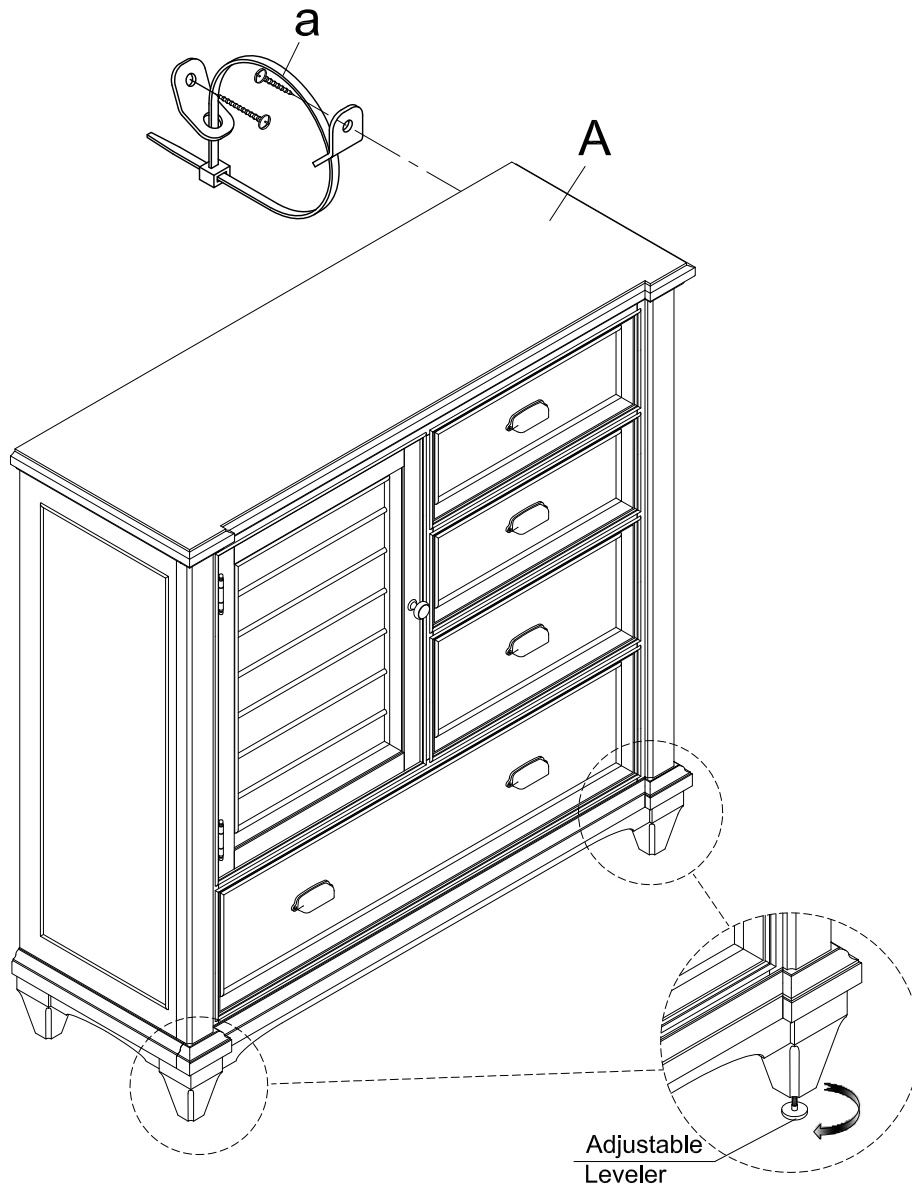

Assembly Instruction

HOUS 3092-14 Gentleman Chest SKU# 33630927
 HOUS 3094-14 Gentleman Chest SKU# 33630941
 HOUS 3096-14 Gentleman Chest SKU# 33630965
 HOUS 3098-14 Gentleman Chest SKU# 33630989

Thank you for purchasing this quality product. Be sure to check all packing materials carefully for small parts which may have come loose inside the carton during shipment. Identify and count all parts and compare with the parts list below.
 **Assemble the product on a flat, soft surface such as a carpet or cloth to prevent scratching the finish. Read all instruction and study the drawings carefully before starting the assembly process.

Part list

NO.	SKETCH	DESCRIPTION	Q'TY
A		Gentleman Chest	1 pc

Hardware list

No	Hardware	Q'TY
a	Furniture tipping restraint 	1 set

Cleaning Instruction: Clean finished parts with a mild dishwashing liquid and water solution on a damp cloth. Polish the finish with soft cloth and an industry recognized furniture polish.