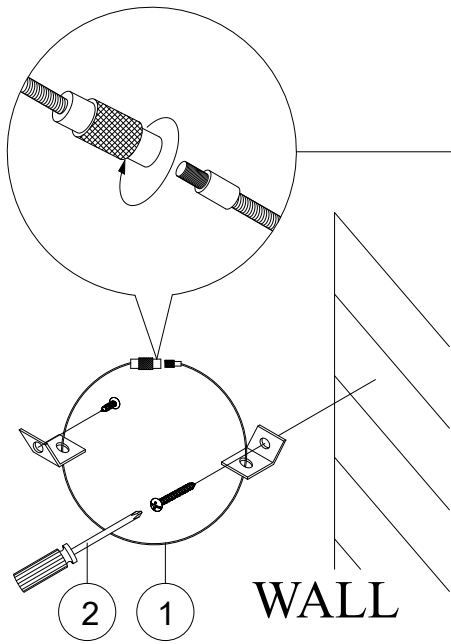

# ASSEMBLY INSTRUCTIONS

LWYE 4731 / 4733NH - 132 GENTS CHEST  
SKU # 33647352 / 33647376

Manufactured by (LWYE) for ROOMS TO GO

Version 1.0 3/2026

Thank you for purchasing this quality product. Be sure to check all packing material carefully for small parts. Which may have come loose inside the carton during shipment. Identify and count all parts and compare with the hardware list below :

	No.	Picture	Description	Dimension	Qty
Hardware List	①		FURNITURE TIPPING RESTRAINT		1 SET
	②		PHILIPS HEAD SCREWDRIVER	NOT PROVIDED	1 PC
Parts List			Description		Qty
	A		GENTS CHEST		1 PC

# ASSEMBLY STEP

**STEP 1 :** To prevent the Gents Chest (A) from tipping, mount one side of the Tipping Restraint (1) to the backside of the Gents Chest (A) and other side to the wall.

Hardware List		
	Description	Qty
	FURNITURE TIPPING RESTRAINT	1 SET
	PHILIP HEAD SCREWDRIVER (NOT PROVIDED)	1 PC