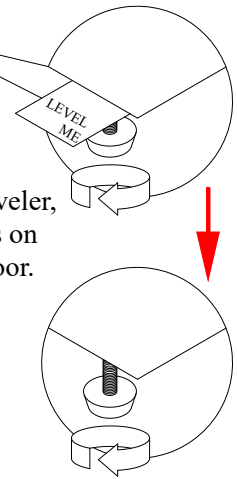

# ASSEMBLY INSTRUCTIONS

LWYE 4731 / 4733NH - 132 GENTS CHEST  
SKU # 33647352 / 33647376

Manufactured by (LWYE) for ROOMS TO GO

Version 1.0 3/2026

Thank you for purchasing this quality product. Be sure to check all packing material carefully for small parts. Which may have come loose inside the carton during shipment. Identify and count all parts and compare with the hardware list below :

	No.	Picture	Description	Dimension	Qty
Hardware List	①		FURNITURE TIPPING RESTRAINT		1 SET
	②		PHILIPS HEAD SCREWDRIVER	NOT PROVIDED	1 PC
Parts List			Description		Qty
	A		GENTS CHEST		1 PC

# ASSEMBLY STEP

**STEP 1 :** To prevent the Gents Chest (A) from tipping, mount one side of the Tipping Restraint (1) to the backside of the Gents Chest (A) and other side to the wall.

Hardware List		
	Description	Qty
	FURNITURE TIPPING RESTRAINT	1 SET
	PHILIP HEAD SCREWDRIVER (NOT PROVIDED)	1 PC