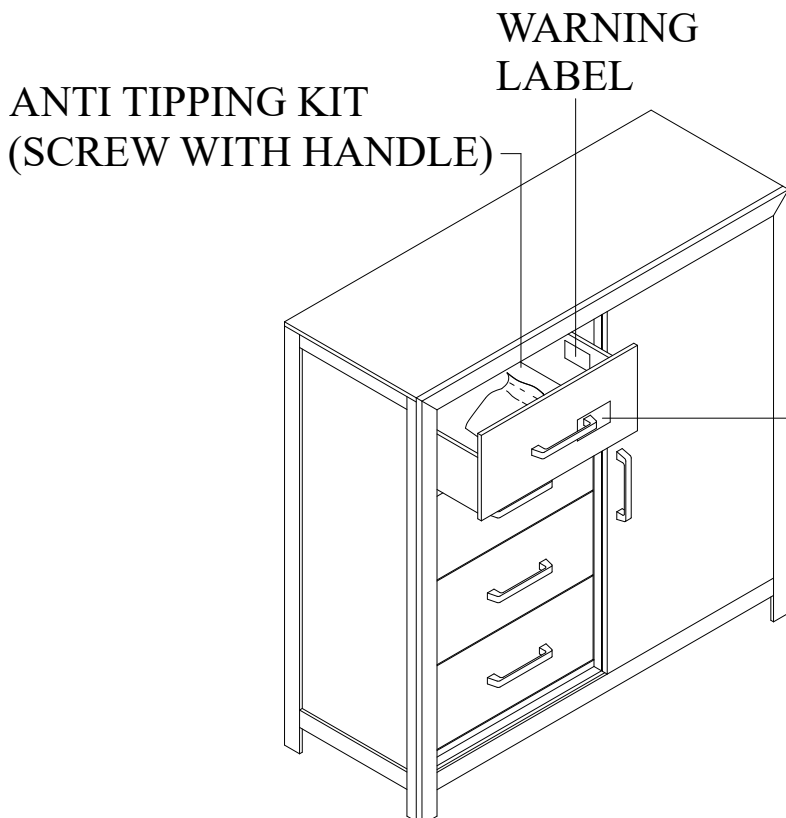

# ASSEMBLY INSTRUCTIONS

LWYE 4731 / 4733NH - 132 GENTS CHEST  
SKU # 33647352 / 33647376

Manufactured by (LWYE) for ROOMS TO GO

Version 1.0 3/2026

Thank you for purchasing this quality product. Be sure to check all packing material carefully for small parts. Which may have come loose inside the carton during shipment. Identify and count all parts and compare with the hardware list below :

	No.	Picture	Description	Dimension	Qty
Hardware List	①		FURNITURE TIPPING RESTRAINT		1 SET
	②		PHILIPS HEAD SCREWDRIVER	NOT PROVIDED	1 PC
Parts List			Description		Qty
	A		GENTS CHEST		1 PC

# ASSEMBLY STEP

**STEP 1 :** To prevent the Gents Chest (A) from tipping, mount one side of the Tipping Restraint (1) to the backside of the Gents Chest (A) and other side to the wall.

Hardware List		
	Description	Qty
	FURNITURE TIPPING RESTRAINT	1 SET
	PHILIP HEAD SCREWDRIVER (NOT PROVIDED)	1 PC

After assembly, adjust leveler, if found uneven levelness on product due to uneven floor.

HANG TAG