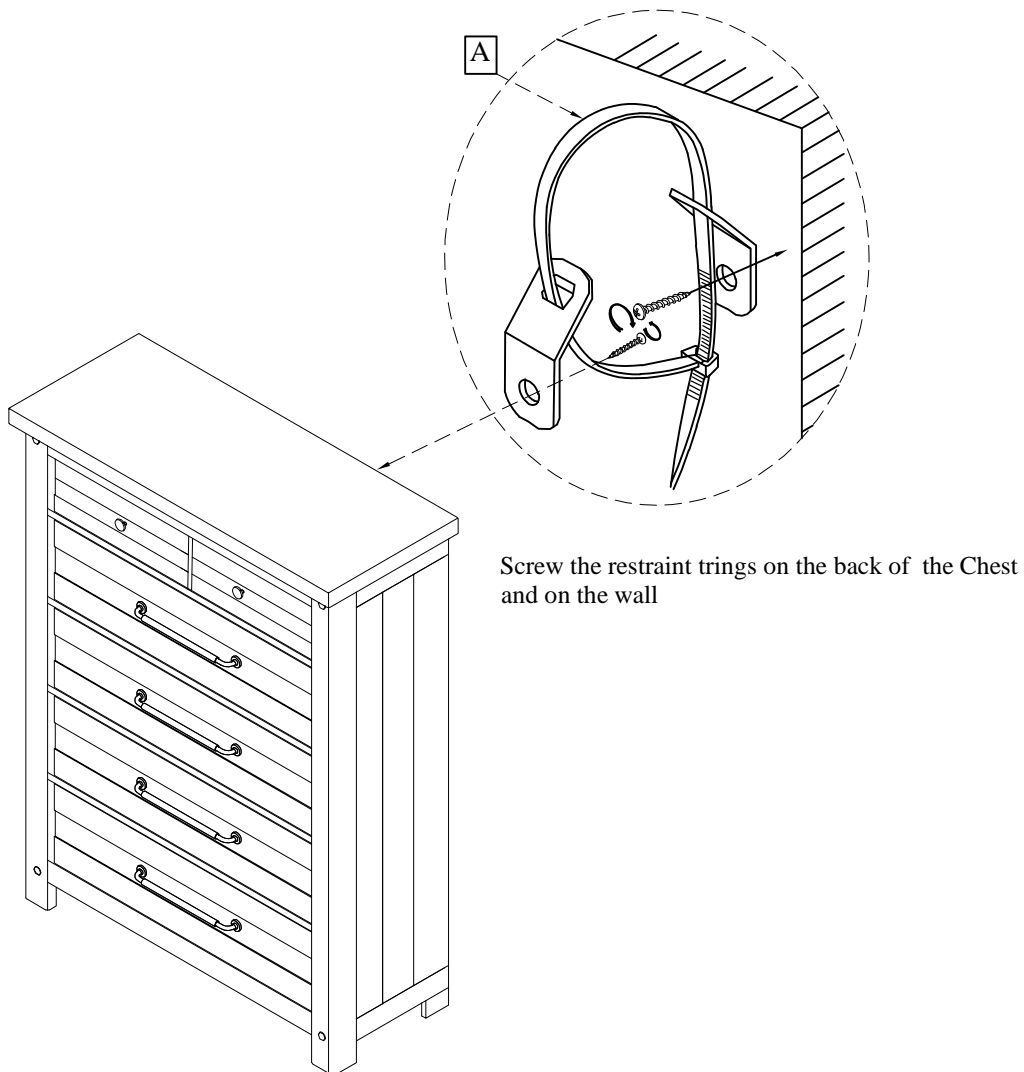

Assembly Instructions

SLAW 135-4788/4790-040N Chest

SKU# 33647883/33647908

This product is manufactured by SLAW for

ROOMS TO GO ►

*****Caution:** Please read all instructions carefully before starting the assembly process. These parts are cumbersome and heavy. Therefore, two people are recommended in order to prevent personal injury and ensure the parts are not damaged during the assembly.

Step	Code	HARDWARE LIST		
1	A	Furniture Tipping Restraint		1set

TOOLS REQUIRED (NOT PROVIDED)	
Description	Sketch
Phillips Screwdriver	

Anti Tipping Kit Location(s):

135-4788/4790-040N Chest, SKU# 33647883/33647908

Top drawer inside