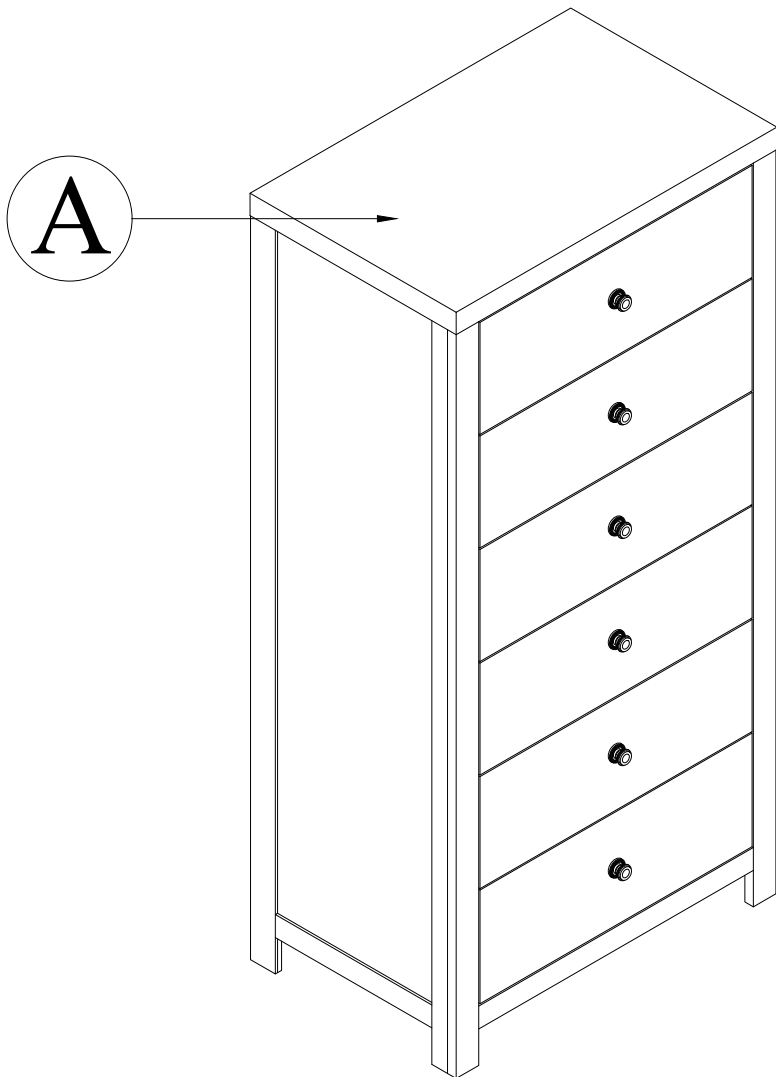

**ROOMS
TO GO**

**LWYE ASSEMBLY INSTRUCTIONS
HIGH CHEST**

MODEL : 7450 / 7452
/ 7454

7450 / 7452 / 7454 - 131N SKU # 33674501 / 33674525 / 33674549

Thank you for purchasing this quality product. Be sure to check all packing material carefully for small parts. Which may have come loose inside the carton during shipment. Identify and count all parts and compare with the hardware list below :

Parts List	No.	Description	Qty
	A	Chest	1 Pc
Notes :			

Serious or fatal crushing injuries can occur from furniture tip-over. To help prevent tip-over :

- *Place heaviest items in the lowest drawers.
- *Unless specifically designed to accommodate, do not set TVs or other heavy object on the top of this product.
- *Never allow children to climb or hang on drawers, doors, or shelves.
- *Never open more than one drawer at a time.
  (OR)
- *Do not defeat or remove the drawer interlock system.

Use of tip-over restraints may only reduce, but not eliminate the risk of tip over.

PARTS DETAILS