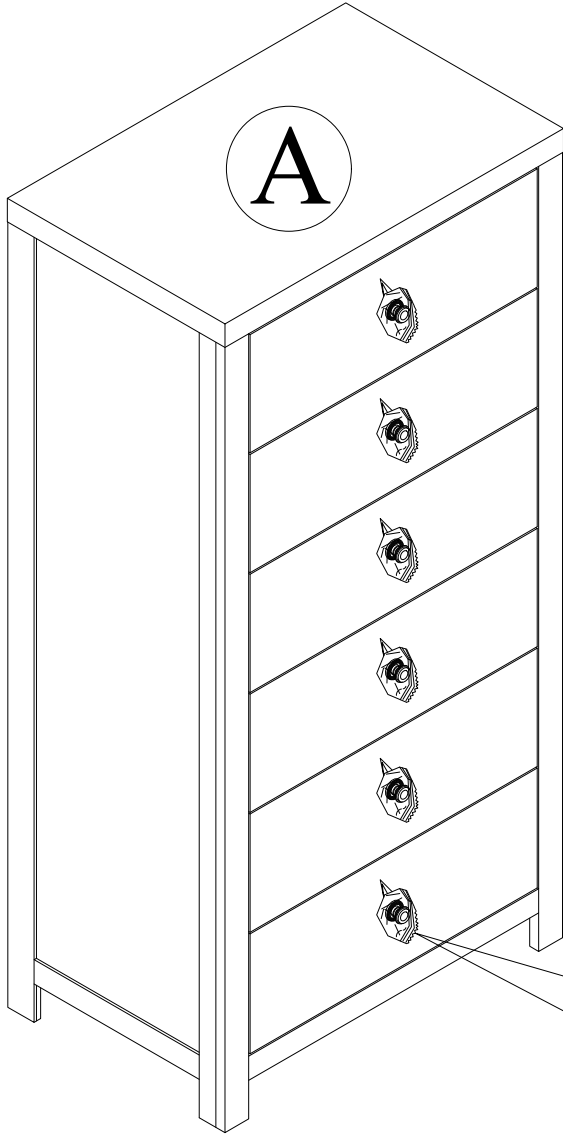

Assembly step

STEP 1

Tear off the plastic bag

Tear off the plastic bag
from handle

NOTE :