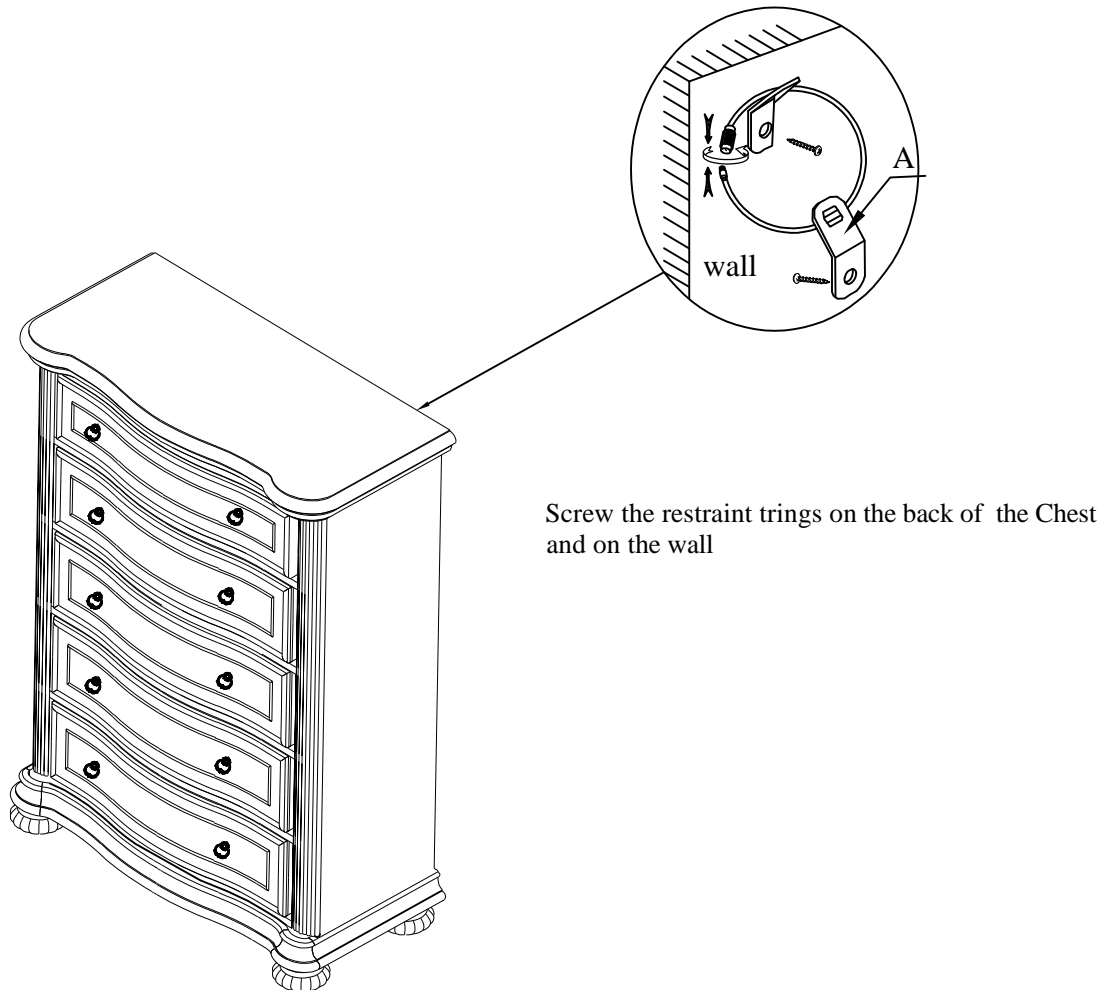

# Assembly Instructions

HFVC 8470/8471-CN CHEST

SKU# 33684704/33684716

This product is manufactured by HFVC for

ROOMS TO GO ►

**\*\*\*Caution:** Please read all instructions carefully before starting the assembly process. These part are cumbersome and heavy. Therefore, two people are recommended in order to prevent personal injury and ensure the parts are not damaged during the assembly.

Step	Code	HARDWARE LIST		
1	A	Furniture Tipping Restraint		1set

TOOLS REQUIRED (NOT PROVIDED)	
Description	Sketch
Phillips Screwdriver	