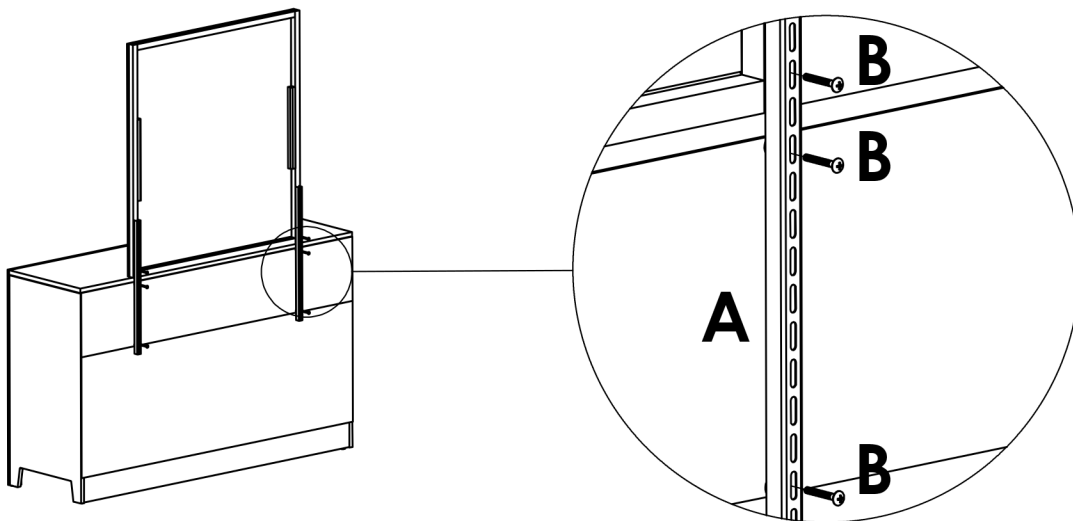

Hardware list			
	ITEM DESCRIPTION	IMAGE	QTY
A	MIRROR SUPORT 20"		2
B	BOLT CH. TRUSS 8/32 X 1 1/4"		8

DO NOT USE SUBSTITUTE PARTS. PLEASE CONTACT YOUR RETAIL STORE OR WWW.ROOMSTOGO.COM WITH SERVICE OR PARTS REPLACEMENT REQUEST

Assembly Instructions:

1

STEP

Turn mirror support to align them.

2

STEP

(DO NOT TIGHTEN COMPLETELY UNTIL ALL PIECES ARE CONNECTED TOGETHER)

Secure with bolts.