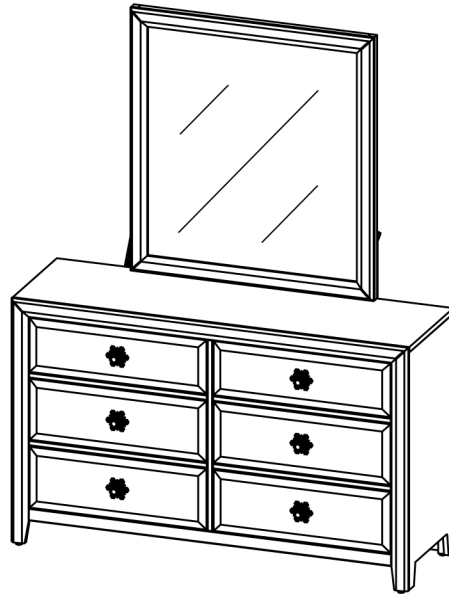

ROOMS TO GO

KIDS

Manufactured for Rooms To Go

FROZEN™

MIRROR AND DRESSER

NOTE: SCREWDRIVER NOT INCLUDED

FROZEN COLLECTION		
RTG SKU#	STYLE#	ITEM DESCRIPTION
34021117	FRO08-210	MIRROR
34021105	FRO08-211	MIRROR
34121119	FRO07-210	DRESSER
34121107	FRO07-211	DRESSER

Hardware list			
	ITEM DESCRIPTION	IMAGE	QTY
A	MIRROR SUPORT 20"		2
B	BOLT CH. TRUSS 8/32 X 1 1/4"		8

DO NOT USE SUBSTITUTE PARTS. PLEASE CONTACT YOUR RETAIL STORE OR WWW.ROOMSTOGO.COM WITH SERVICE OR PARTS REPLACEMENT REQUEST