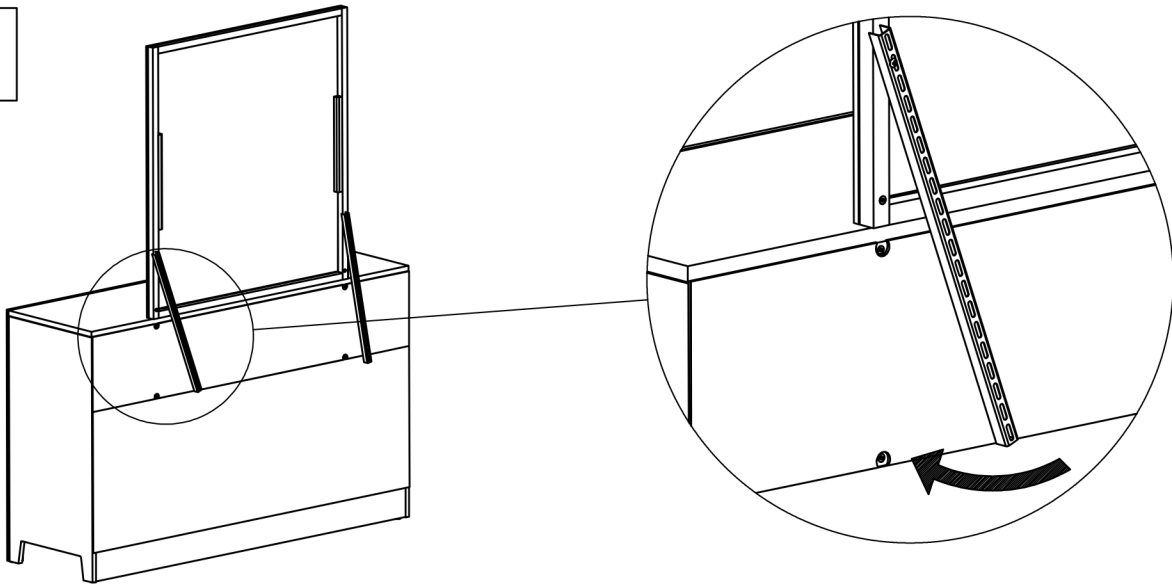

Hardware list			
	ITEM DESCRIPTION	IMAGE	QTY
A	MIRROR SUPORT 20"		2
B	BOLT CH. TRUSS 8/32 X 1 1/4"		8

DO NOT USE SUBSTITUTE PARTS. PLEASE CONTACT YOUR RETAIL STORE OR WWW.ROOMSTOGO.COM WITH SERVICE OR PARTS REPLACEMENT REQUEST

THIS PRODUCT IS MANUFACTURED BY OAKW FOR ROOMS TO GO | KIDS™

ROOMS TO GO KIDS

Manufactured for Rooms To Go

Thank you for purchasing this quality product. Be sure to check all packing material carefully for small parts which may have come loose inside the carton during shipment. Identify and count all parts and compare with the parts list below. Read all instructions before assembling **MIRROR** and keep these instructions for future reference.

Assembly Instructions:

1

STEP

Turn mirror support to align them.

2

STEP

(DO NOT TIGHTEN COMPLETELY UNTIL ALL PIECES ARE CONNECTED TOGETHER)

Secure with bolts.