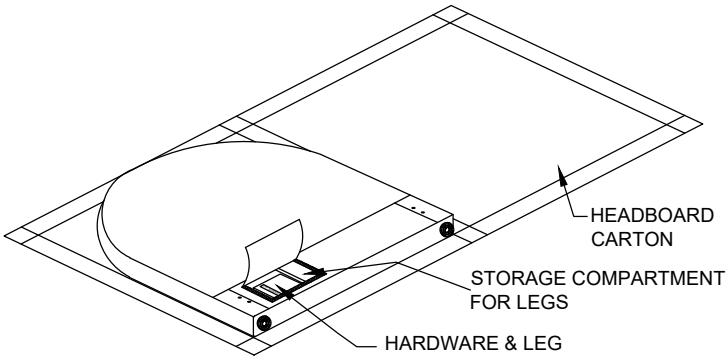

MOONSTONE

TWIN / FULL BED

BED SIZE	3402238P / 3412238P Twin/Full Bed (PINK)		3402239P / 3412239P Twin/Full Bed (GRAY)		3402237P / 3412237P Twin/Full Bed (NAVY)		ITEM DESCRIPTION
	PINK / LIGHT PINK		GRAY / LIGHT GRAY		NAVY / NAVY BLUE		
	RTG SKU#	STYLE#	RTG SKU#	STYLE#	RTG SKU#	STYLE#	
TWIN BED	34322381	2238T-P1	34322393	2238T-G1	34322379	2238T-N1	TWIN HEADBOARD & 2 LEGS
	34722389	2238T-P2	34722391	2238T-G2	34722377	2238T-N2	TWIN FOOTBOARD, SIDERAILS, 5 SLATS & 2 LEGS
FULL BED	34822381	2238F-P1	34822393	2238F-G1	34822379	2238F-N1	FULL HEADBOARD & 2 LEGS
	34922383	2238F-P2	34922395	2238F-G2	34922371	2238F-N2	FULL FOOTBOARD, SIDERAILS, 5 SLATS & 2 LEGS

DO NOT USE SUBSTITUTE PARTS. PLEASE CONTACT YOUR RETAIL STORE OR WWW.ROOMSTOGO.COM WITH SERVICE OR PARTS REPLACEMENT REQUEST.

This product is manufactured by (IFSB) for **ROOMS TO GO** | **KIDS**

Thank you for purchasing this quality product. Be sure to check all packing material carefully for small parts which may have come loose inside the carton during shipment. Identify and count all parts and compare with the parts list below. Read all instructions before assembling bed and keep these instructions for future reference.

HEADBOARD PARTS LIST			
PART NO.	ITEM DESCRIPTION	IMAGE	QTY
A	Headboard		1 PC
B	Legs		2 PCS
C	Plastic Legs (Pre Assemble)		2 PCS

FOOTBOARD & SIDERAIL PARTS LIST			
PART NO.	ITEM DESCRIPTION	IMAGE	QTY
B	Legs		2 PCS
C	Plastic Legs (Pre Assemble)		2 PCS
D	Footboard		1 PC
E	Siderails		2 PCS
F	Slats		5 PCS

HEADBOARD HARDWARE LIST			
	ITEM DESCRIPTION	IMAGE	QTY
1	M4 Allen key M4 x 100mm		1pc
2	JCBB Bolt M8 x P1.25 x 25 Spring Washer M8 x 13 Flat Washer M8 x 22 (Pre Assemble)		4pcs

HARDWARE PACK LOCATION						
ITEM DESCRIPTION	RTG SKU#	STYLE#	RTG SKU#	STYLE#	RTG SKU#	STYLE#
TWIN HEADBOARD & 2 LEGS	34322381	2238T-P1	34322393	2238T-G1	34322379	2238T-N1
FULL HEADBOARD & 2 LEGS	34822381	2238F-P1	34822393	2238F-G1	34822379	2238F-N1