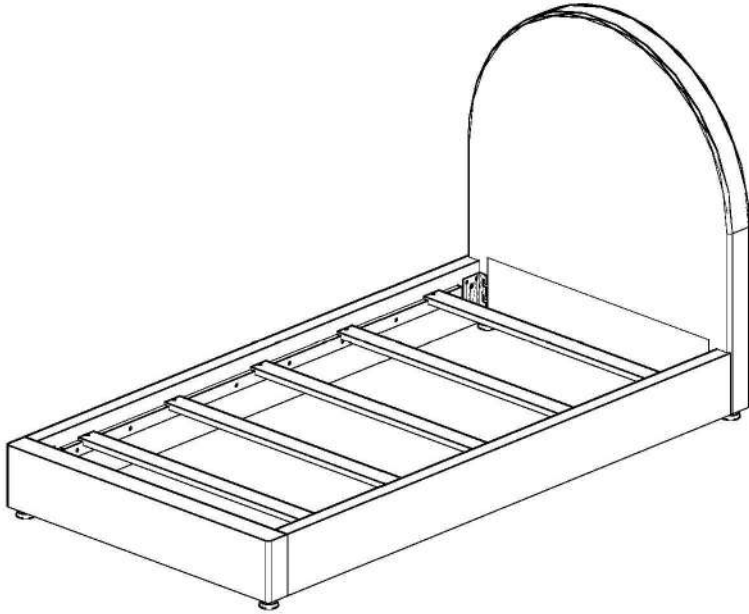

MOONSTONE

TWIN / FULL BED

BED SIZE	3402238P / 3412238P Twin/Full Bed (PINK)		3402239P / 3412239P Twin/Full Bed (GRAY)		3402237P / 3412237P Twin/Full Bed (NAVY)		ITEM DESCRIPTION
	PINK / LIGHT PINK		GRAY / LIGHT GRAY		NAVY / NAVY BLUE		
	RTG SKU#	STYLE#	RTG SKU#	STYLE#	RTG SKU#	STYLE#	
TWIN BED	34322381	2238T-P1	34322393	2238T-G1	34322379	2238T-N1	TWIN HEADBOARD & 2 LEGS
	34722389	2238T-P2	34722391	2238T-G2	34722377	2238T-N2	TWIN FOOTBOARD, SIDERAILS, 5 SLATS & 2 LEGS
FULL BED	34822381	2238F-P1	34822393	2238F-G1	34822379	2238F-N1	FULL HEADBOARD & 2 LEGS
	34922383	2238F-P2	34922395	2238F-G2	34922371	2238F-N2	FULL FOOTBOARD, SIDERAILS, 5 SLATS & 2 LEGS

DO NOT USE SUBSTITUTE PARTS. PLEASE CONTACT YOUR RETAIL STORE OR WWW.ROOMSTOGO.COM WITH SERVICE OR PARTS REPLACEMENT REQUEST.

This product is manufactured by (IFSB) for **ROOMS TO GO** | **KIDS**

Thank you for purchasing this quality product. Be sure to check all packing material carefully for small parts which may have come loose inside the carton during shipment. Identify and count all parts and compare with the parts list below. Read all instructions before assembling bed and keep these instructions for future reference.

HEADBOARD PARTS LIST			
PART NO.	ITEM DESCRIPTION	IMAGE	QTY
A	Headboard		1 PC
B	Legs		2 PCS
C	Plastic Legs (Pre Assemble)		2 PCS

FOOTBOARD & SIDERAIL PARTS LIST			
PART NO.	ITEM DESCRIPTION	IMAGE	QTY
B	Legs		2 PCS
C	Plastic Legs (Pre Assemble)		2 PCS
D	Footboard		1 PC
E	Siderails		2 PCS
F	Slats		5 PCS

HEADBOARD HARDWARE LIST			
	ITEM DESCRIPTION	IMAGE	QTY
1	M4 Allen key M4 x 100mm		1pc
2	JCBB Bolt M8 x P1.25 x 25 Spring Washer M8 x 13 Flat Washer M8 x 22 (Pre Assemble)		4pcs

HARDWARE PACK LOCATION						
ITEM DESCRIPTION	RTG SKU#	STYLE#	RTG SKU#	STYLE#	RTG SKU#	STYLE#
TWIN HEADBOARD & 2 LEGS	34322381	2238T-P1	34322393	2238T-G1	34322379	2238T-N1
FULL HEADBOARD & 2 LEGS	34822381	2238F-P1	34822393	2238F-G1	34822379	2238F-N1