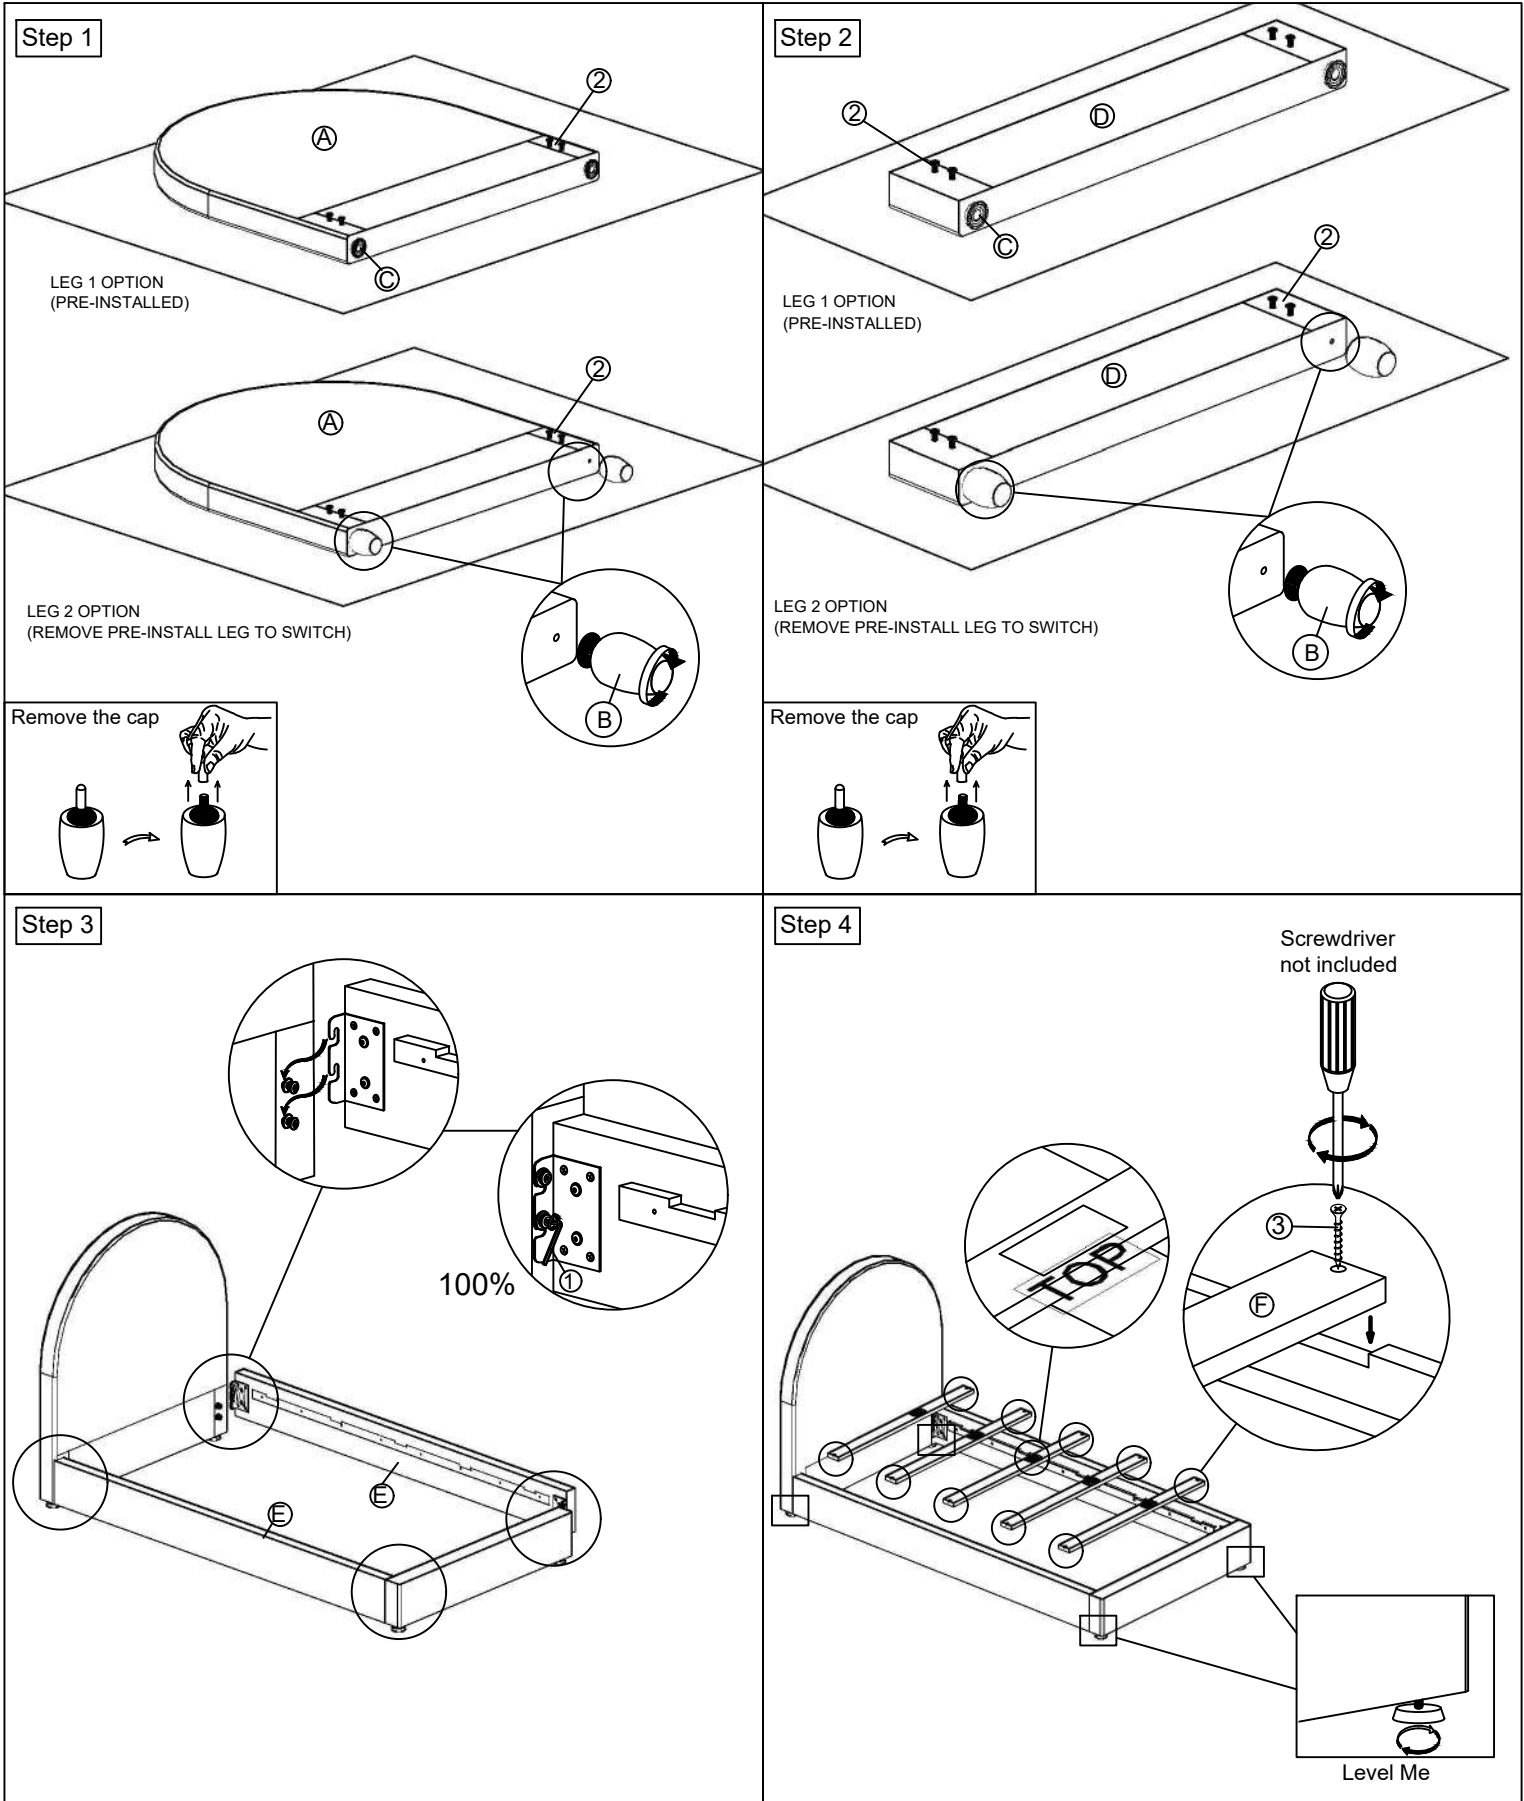

Assembly Instructions:

DO NOT USE SUBSTITUTE PARTS. PLEASE CONTACT YOUR RETAIL STORE OR WWW.ROOMSTOGO.COM WITH SERVICE OR PARTS REPLACEMENT REQUEST.

This product is manufactured by (IFSB) for **ROOMS TO GO** | **KIDS**