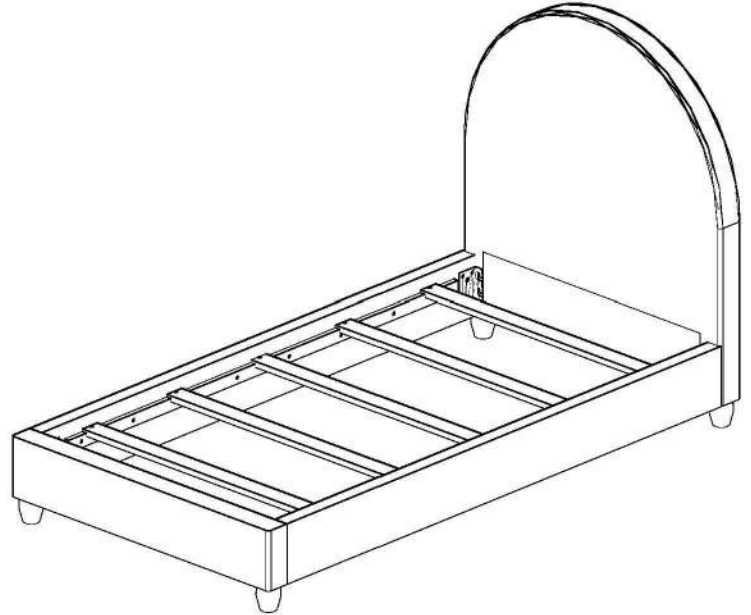

MOONSTONE

TWIN / FULL BED

BED SIZE	3402238P / 3412238P Twin/Full Bed (PINK)		3402239P / 3412239P Twin/Full Bed (GRAY)		3402237P / 3412237P Twin/Full Bed (NAVY)		ITEM DESCRIPTION
	PINK / LIGHT PINK		GRAY / LIGHT GRAY		NAVY / NAVY BLUE		
	RTG SKU#	STYLE#	RTG SKU#	STYLE#	RTG SKU#	STYLE#	
TWIN BED	34322381	2238T-P1	34322393	2238T-G1	34322379	2238T-N1	TWIN HEADBOARD & 2 LEGS
	34722389	2238T-P2	34722391	2238T-G2	34722377	2238T-N2	TWIN FOOTBOARD, SIDERAILS, 5 SLATS & 2 LEGS
FULL BED	34822381	2238F-P1	34822393	2238F-G1	34822379	2238F-N1	FULL HEADBOARD & 2 LEGS
	34922383	2238F-P2	34922395	2238F-G2	34922371	2238F-N2	FULL FOOTBOARD, SIDERAILS, 5 SLATS & 2 LEGS

DO NOT USE SUBSTITUTE PARTS. PLEASE CONTACT YOUR RETAIL STORE OR WWW.ROOMSTOGO.COM WITH SERVICE OR PARTS REPLACEMENT REQUEST.

This product is manufactured by (IFSB) for **ROOMS TO GO** | **KIDS**

Thank you for purchasing this quality product. Be sure to check all packing material carefully for small parts which may have come loose inside the carton during shipment. Identify and count all parts and compare with the parts list below. Read all instructions before assembling bed and keep these instructions for future reference.

HEADBOARD PARTS LIST			
PART NO.	ITEM DESCRIPTION	IMAGE	QTY
A	Headboard		1 PC
B	Legs		2 PCS
C	Plastic Legs (Pre Assemble)		2 PCS

FOOTBOARD & SIDERAIL PARTS LIST			
PART NO.	ITEM DESCRIPTION	IMAGE	QTY
B	Legs		2 PCS
C	Plastic Legs (Pre Assemble)		2 PCS
D	Footboard		1 PC
E	Siderails		2 PCS
F	Slats		5 PCS

HEADBOARD HARDWARE LIST			
	ITEM DESCRIPTION	IMAGE	QTY
1	M4 Allen key M4 x 100mm		1pc
2	JCBB Bolt M8 x P1.25 x 25 Spring Washer M8 x 13 Flat Washer M8 x 22 (Pre Assemble)		4pcs

HARDWARE PACK LOCATION						
ITEM DESCRIPTION	RTG SKU#	STYLE#	RTG SKU#	STYLE#	RTG SKU#	STYLE#
TWIN HEADBOARD & 2 LEGS	34322381	2238T-P1	34322393	2238T-G1	34322379	2238T-N1
FULL HEADBOARD & 2 LEGS	34822381	2238F-P1	34822393	2238F-G1	34822379	2238F-N1