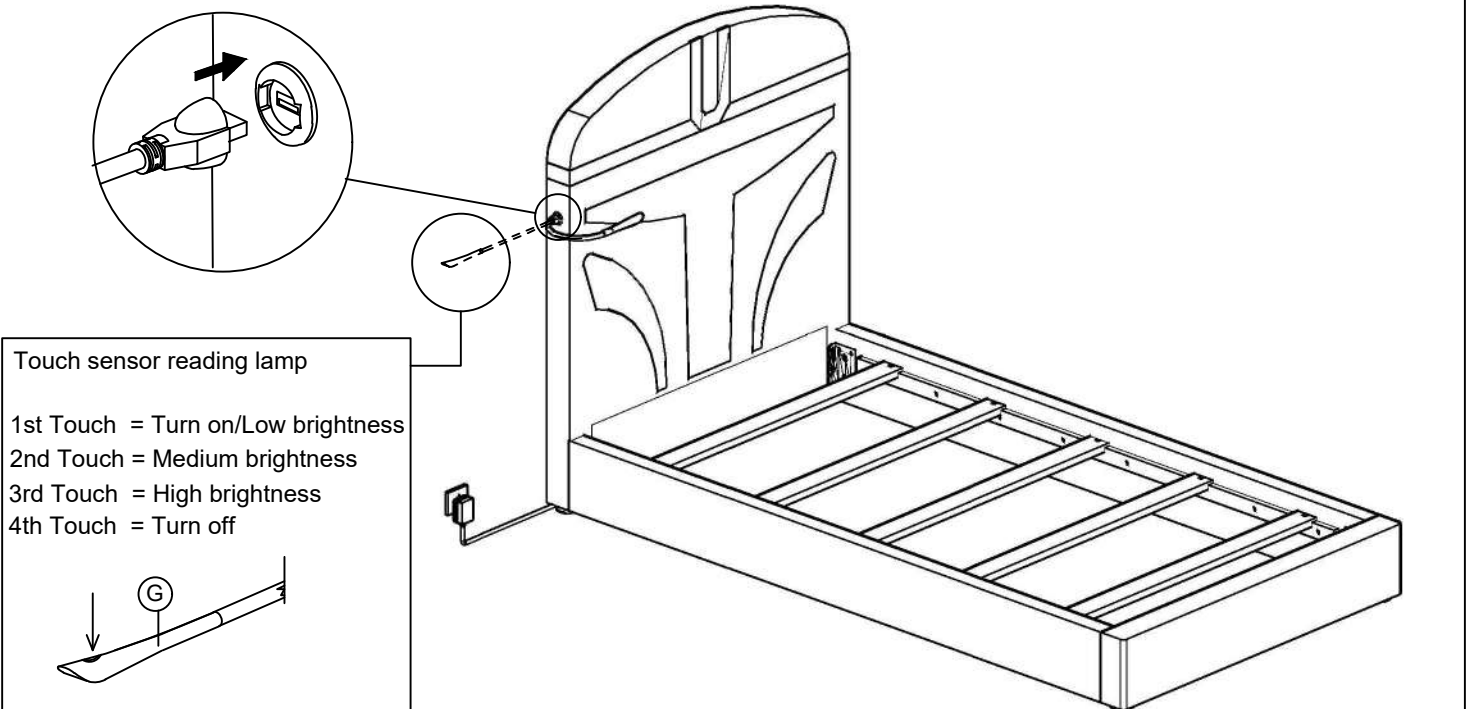

DO NOT USE SUBSTITUTE PARTS. PLEASE CONTACT YOUR RETAIL STORE OR WWW.ROOMSTOGO.COM WITH SERVICE OR PARTS REPLACEMENT REQUEST.

This product is manufactured by (IFSB) for **ROOMS TO GO** | **KIDS**