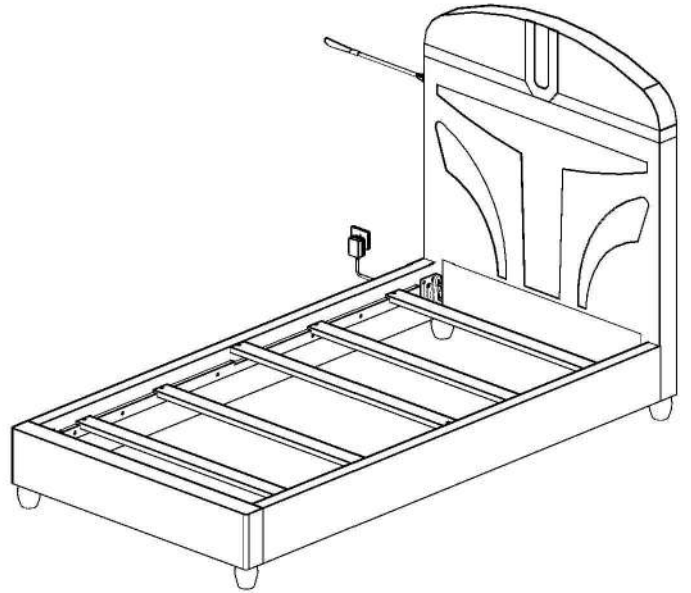

STAR WARS

TWIN / FULL MANDALORIAN BED

TWIN MANDALORIAN BED
WITH LOW FOOT

TWIN MANDALORIAN BED
WITH TALL FEET

BED SIZE	3402301P / 3412301P		ITEM DESCRIPTION
	TWIN / FULL MANDALORIAN BED		
	Dark Gray		
	RTG SKU#	STYLE#	
TWIN BED	34623012	2300T-S1	TWIN UPHOLSTERED HEADBOARD WITH USB & 2 LEGS & LED LIGHT
	34723014	2300T-S2	TWIN UPHOLSTERED FOOTBOARD, SIDE RAIL & 2 SET OF LEGS
FULL BED	34823016	2300F-S1	FULL UPHOLSTERED HEADBOARD WITH USB & 2 LEGS & LED LIGHT
	34923018	2300F-S2	FULL UPHOLSTERED FOOTBOARD, SIDE RAIL & 2 SET OF LEGS

DO NOT USE SUBSTITUTE PARTS. PLEASE CONTACT YOUR RETAIL STORE OR WWW.ROOMSTOGO.COM WITH SERVICE OR PARTS REPLACEMENT REQUEST.

This product is manufactured by (IFSB) for **ROOMS TO GO** | **KIDS**

Thank you for purchasing this quality product. Be sure to check all packing material carefully for small parts which may have come loose inside the carton during shipment. Identify and count all parts and compare with the parts list below. Read all instructions before assembling bed and keep these instructions for future reference.

HEADBOARD PARTS LIST			
PART NO.	ITEM DESCRIPTION	IMAGE	QTY
A	Headboard with USB		1 PC
B	Legs		2 PCS
C	Plastic Legs (Pre Assemble)		2 PCS
G	Reading Lamp		1 PC
H	Power Plug		1 PC

FOOTBOARD & SIDERAIL PARTS LIST			
PART NO.	ITEM DESCRIPTION	IMAGE	QTY
B	Legs		2 PCS
C	Plastic Legs (Pre Assemble)		2 PCS
D	Footboard		1 PC
E	Siderails		2 PCS
F	Slats		5 PCS