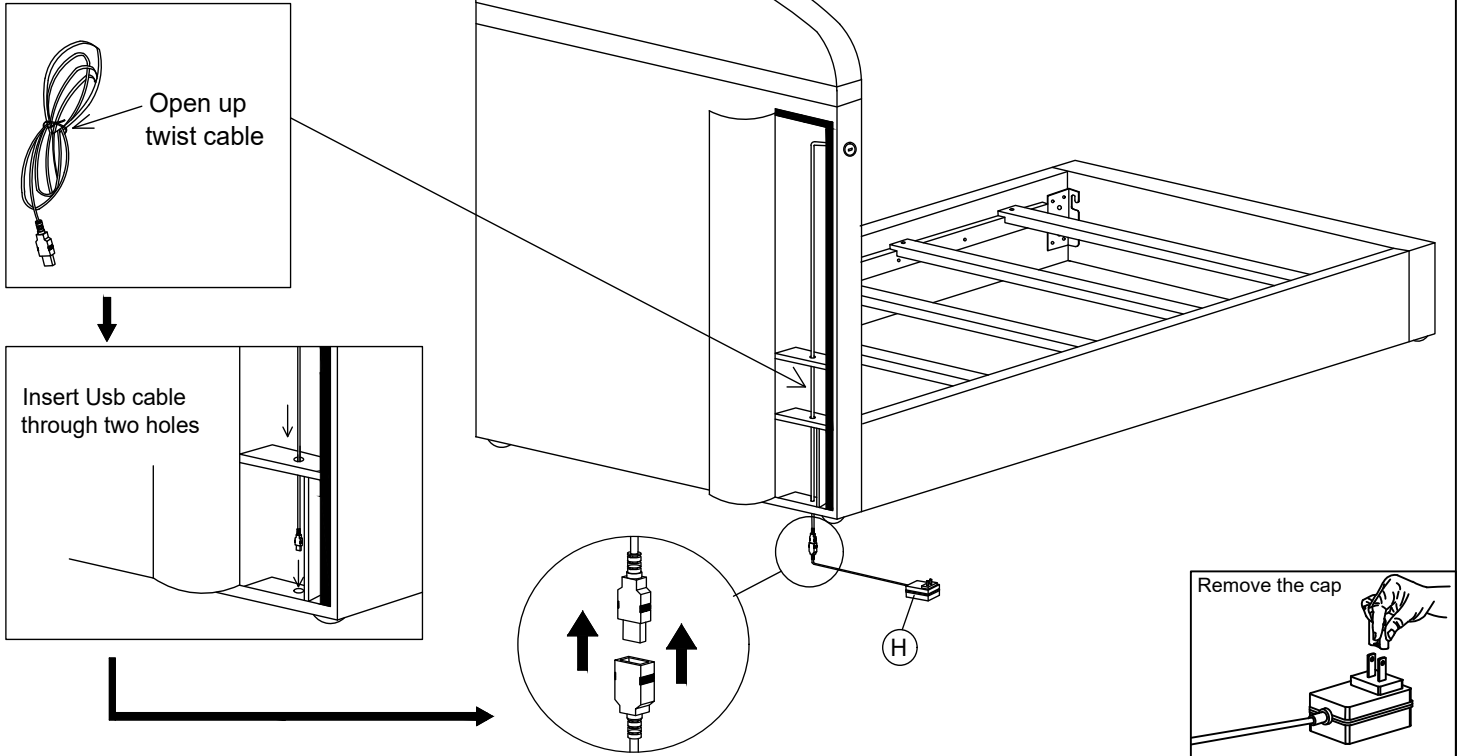

Assembly Instructions:

Step 5

Step 6