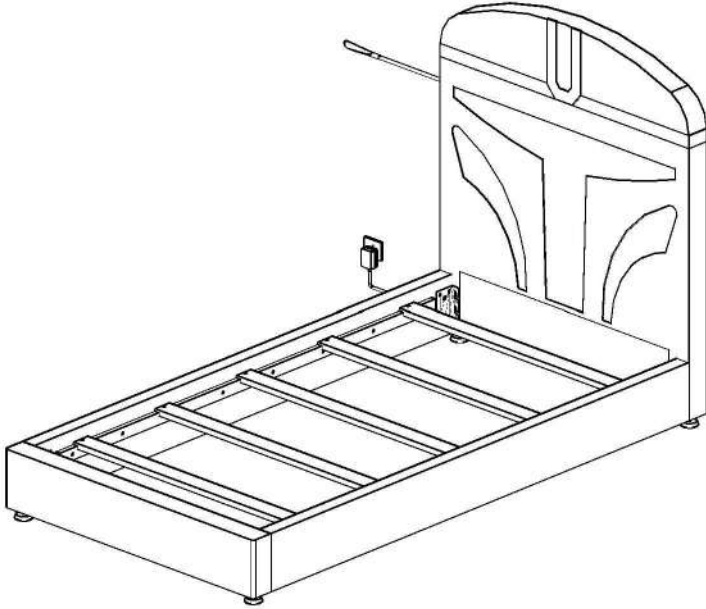

STAR WARS

TWIN / FULL MANDALORIAN BED

TWIN MANDALORIAN BED
WITH LOW FOOT

TWIN MANDALORIAN BED
WITH TALL FEET

BED SIZE	3402301P / 3412301P		ITEM DESCRIPTION
	TWIN / FULL MANDALORIAN BED		
	Dark Gray		
	RTG SKU#	STYLE#	
TWIN BED	34623012	2300T-S1	TWIN UPHOLSTERED HEADBOARD WITH USB & 2 LEGS & LED LIGHT
	34723014	2300T-S2	TWIN UPHOLSTERED FOOTBOARD, SIDE RAIL & 2 SET OF LEGS
FULL BED	34823016	2300F-S1	FULL UPHOLSTERED HEADBOARD WITH USB & 2 LEGS & LED LIGHT
	34923018	2300F-S2	FULL UPHOLSTERED FOOTBOARD, SIDE RAIL & 2 SET OF LEGS

DO NOT USE SUBSTITUTE PARTS. PLEASE CONTACT YOUR RETAIL STORE OR WWW.ROOMSTOGO.COM WITH SERVICE OR PARTS REPLACEMENT REQUEST.

This product is manufactured by (IFSB) for **ROOMS TO GO** | **KIDS**

Thank you for purchasing this quality product. Be sure to check all packing material carefully for small parts which may have come loose inside the carton during shipment. Identify and count all parts and compare with the parts list below. Read all instructions before assembling bed and keep these instructions for future reference.

HEADBOARD PARTS LIST			
PART NO.	ITEM DESCRIPTION	IMAGE	QTY
A	Headboard with USB		1 PC
B	Legs		2 PCS
C	Plastic Legs (Pre Assemble)		2 PCS
G	Reading Lamp		1 PC
H	Power Plug		1 PC

FOOTBOARD & SIDERAIL PARTS LIST			
PART NO.	ITEM DESCRIPTION	IMAGE	QTY
B	Legs		2 PCS
C	Plastic Legs (Pre Assemble)		2 PCS
D	Footboard		1 PC
E	Siderails		2 PCS
F	Slats		5 PCS