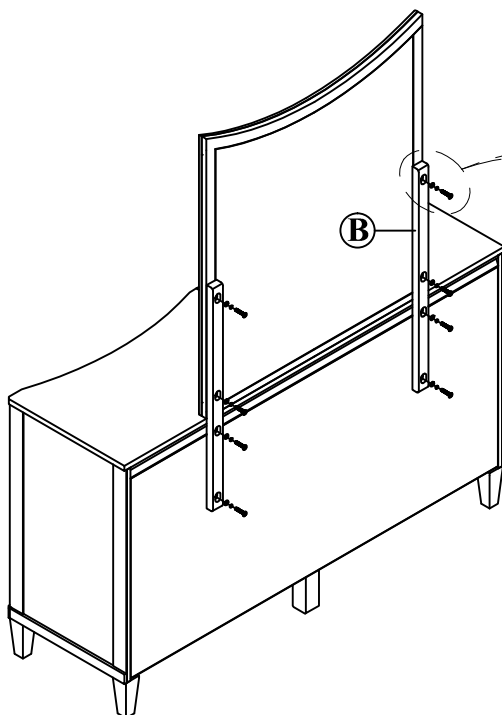

# ASSEMBLY INSTRUCTION SKETCH

INRM - 34144004 - #400 - 261 DRAWER DRESSER

INRM - 34044002 - #400 - 030 VERTICAL MIRROR

Thank you for purchasing this quality product . Be sure to check all packing material carefully for small parts which may have come loose inside the carton during shipment .Identify and count all parts and compare with the parts list below .

PARTS LIST			QTY
A	Mirror		1pc
B	Support rails		2pcs

PARTS REQUIRED			QTY
C	Dresser (Sold separately)		1pc

HARDWARE LIST			QTY
1		φ1/4"x20x1-1/4" Bolt	8pcs
2		φ1/4"x11mm	8pcs
3		φ1/4"x18mm	8pcs
4		4mm	1pc