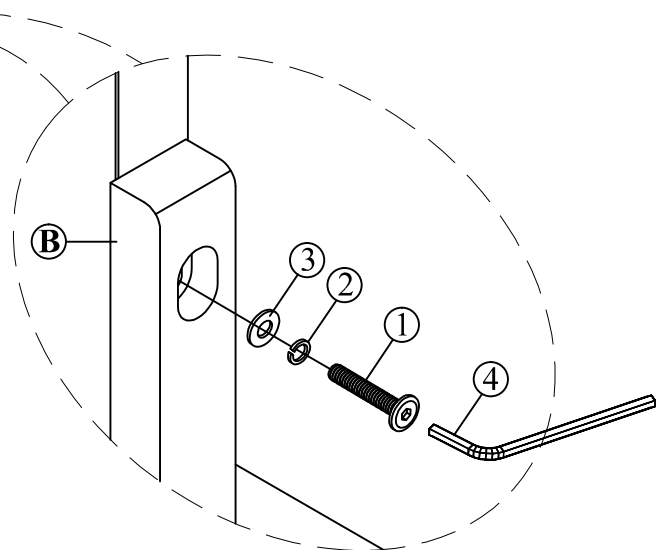

# ASSEMBLY INSTRUCTION SKETCH

INRM - 34144004 - #400 - 261 DRAWER DRESSER

INRM - 34044002 - #400 - 030 VERTICAL MIRROR

Thank you for purchasing this quality product . Be sure to check all packing material carefully for small parts which may have come loose inside the carton during shipment .Identify and count all parts and compare with the parts list below .

PARTS LIST			QTY
A	Mirror		1pc
B	Support rails		2pcs

PARTS REQUIRED			QTY
C	Dresser (Sold separately)		1pc

HARDWARE LIST			QTY
1		φ1/4"x20x1-1/4" Bolt	8pcs
2		φ1/4"x11mm	8pcs
3		φ1/4"x18mm	8pcs
4		4mm	1pc