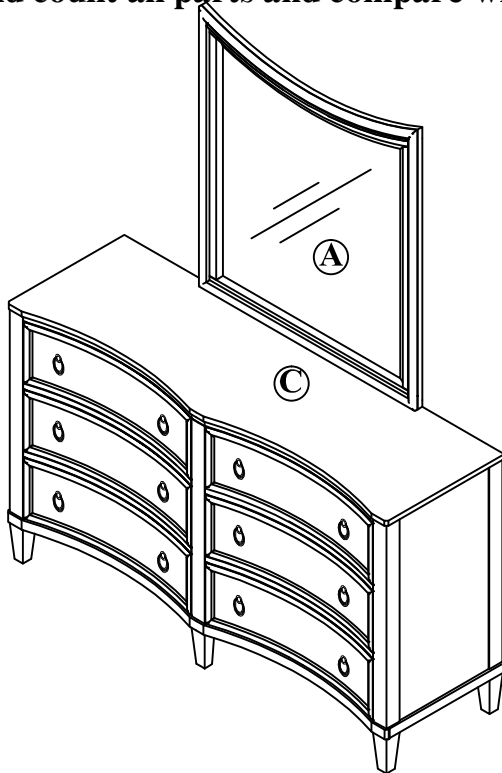

# ASSEMBLY INSTRUCTION SKETCH

INRM - 34144004 - #400 - 261 DRAWER DRESSER

INRM - 34044002 - #400 - 030 VERTICAL MIRROR

Thank you for purchasing this quality product . Be sure to check all packing material carefully for small parts which may have come loose inside the carton during shipment .Identify and count all parts and compare with the parts list below .

PARTS LIST			QTY
A	Mirror		1pc
B	Support rails		2pcs

PARTS REQUIRED			QTY
C	Dresser (Sold separately)		1pc

HARDWARE LIST			QTY
1		φ1/4"x20x1-1/4" Bolt	8pcs
2		φ1/4"x11mm	8pcs
3		φ1/4"x18mm	8pcs
4		4mm	1pc