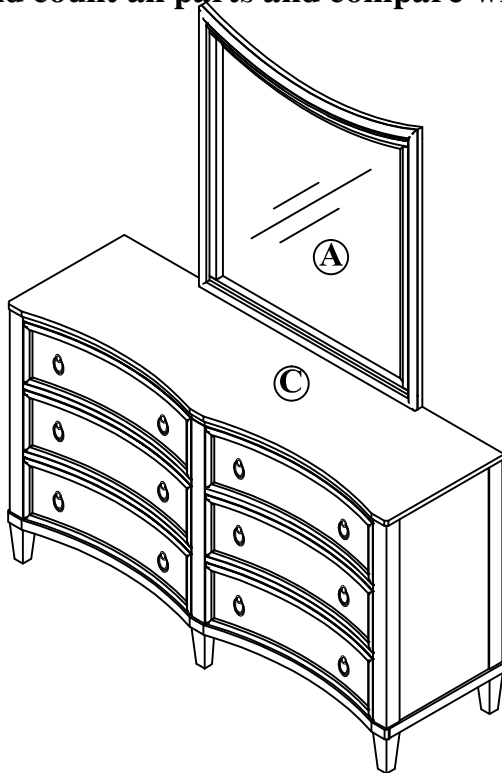

ASSEMBLY INSTRUCTION SKETCH

INRM - 34144004 - #400 - 261 DRAWER DRESSER

INRM - 34044002 - #400 - 030 VERTICAL MIRROR

Thank you for purchasing this quality product . Be sure to check all packing material carefully for small parts which may have come loose inside the carton during shipment .Identify and count all parts and compare with the parts list below .

PARTS LIST			QTY
A	Mirror		1pc
B	Support rails		2pcs

PARTS REQUIRED			QTY
C	Dresser (Sold separately)		1pc

HARDWARE LIST			QTY
1		$\phi 1/4"$ x20x1-1/4" Bolt	8pcs
2		$\phi 1/4"$ x11mm	8pcs
3		$\phi 1/4"$ x18mm	8pcs
4		4mm	1pc