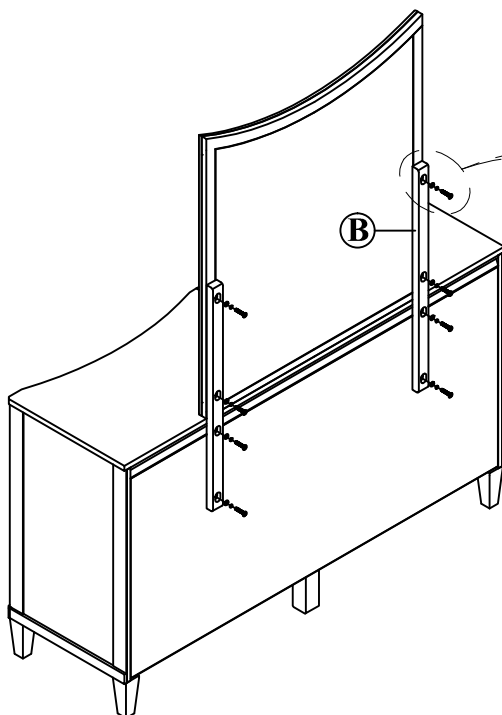

ASSEMBLY INSTRUCTION SKETCH

INRM - 34144004 - #400 - 261 DRAWER DRESSER

INRM - 34044002 - #400 - 030 VERTICAL MIRROR

Thank you for purchasing this quality product . Be sure to check all packing material carefully for small parts which may have come loose inside the carton during shipment .Identify and count all parts and compare with the parts list below .

PARTS LIST			QTY
A	Mirror		1pc
B	Support rails		2pcs

PARTS REQUIRED			QTY
C	Dresser (Sold separately)		1pc

HARDWARE LIST			QTY
1		$\phi 1/4"$ x20x1-1/4" Bolt	8pcs
2		$\phi 1/4"$ x11mm	8pcs
3		$\phi 1/4"$ x18mm	8pcs
4		4mm	1pc