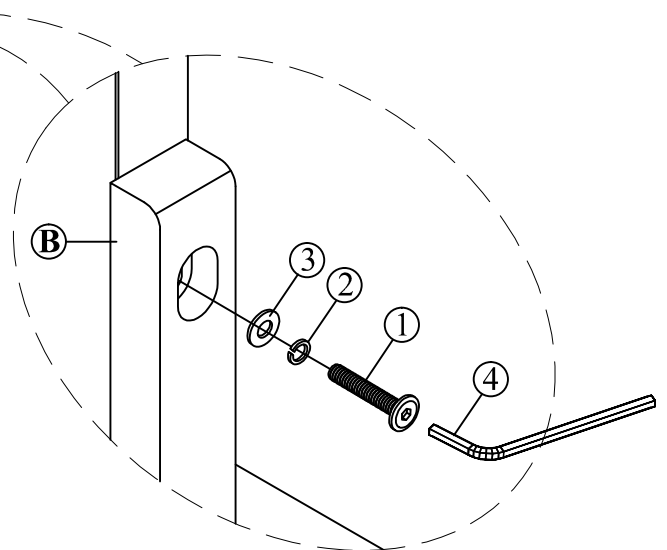

ASSEMBLY INSTRUCTION SKETCH

INRM - 34144004 - #400 - 261 DRAWER DRESSER

INRM - 34044002 - #400 - 030 VERTICAL MIRROR

Thank you for purchasing this quality product . Be sure to check all packing material carefully for small parts which may have come loose inside the carton during shipment .Identify and count all parts and compare with the parts list below .

PARTS LIST			QTY
A	Mirror		1pc
B	Support rails		2pcs

PARTS REQUIRED			QTY
C	Dresser (Sold separately)		1pc

HARDWARE LIST			QTY
1		$\phi 1/4"$ x20x1-1/4" Bolt	8pcs
2		$\phi 1/4"$ x11mm	8pcs
3		$\phi 1/4"$ x18mm	8pcs
4		4mm	1pc