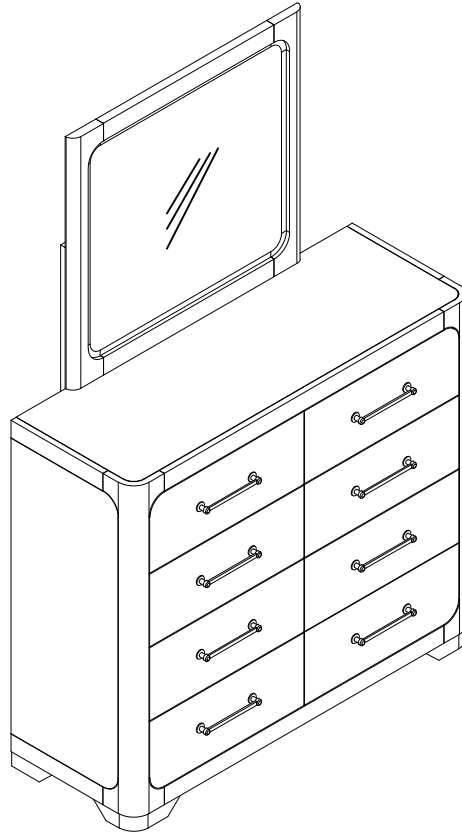

SOUTHSIDE LOFT MIRROR

CHESSER / MIRROR - EBONY				
RTG SKU#	STYLE#	ITEM DESCRIPTION	IMAGE	Q'TY
34156388	5638-CHSSR	CHESSER		1PC
34056386	5638-MR	MIRROR		1SET

NO.	CHESSER PARTS LIST	Q'TY
A	CHESSER (sold separately)	1PC

NO.	MIRROR PARTS LIST	Q'TY
B	MIRROR	1PC
C	MIRROR BRACKET	2PCS

DO NOT USE SUBSTITUTE PARTS.
PLEASE CONTACT YOUR RETAIL STORE OR WWW.ROOMSTOGO.COM WITH SERVICE OR PARTS
REPLACEMENT REQUEST

This product is manufactured by NAJA for **ROOMS TO GO | KIDS**

SOUTHSIDE LOFT MIRROR

Hardware pack location

MIRROR - EBONY		
RTG SKU#	STYLE#	ITEM DESCRIPTION
34056386	5638-MR	MIRROR

DO NOT USE SUBSTITUTE PARTS.
PLEASE CONTACT YOUR RETAIL STORE OR WWW.ROOMSTOGO.COM WITH SERVICE OR PARTS
REPLACEMENT REQUEST

HARDWARE LIST			
NO.	ITEM DESCRIPTION	IMAGE	Q'TY
1	Allen Wrench M4 x 74 x 30mm		1PC

Assembly Instructions:

STEP 1

Notes:
The bolts were pre-installed on mirror brackets.

WALL

COMPLETE

DO NOT USE SUBSTITUTE PARTS.
PLEASE CONTACT YOUR RETAIL STORE OR WWW.ROOMSTOGO.COM WITH SERVICE OR PARTS REPLACEMENT REQUEST