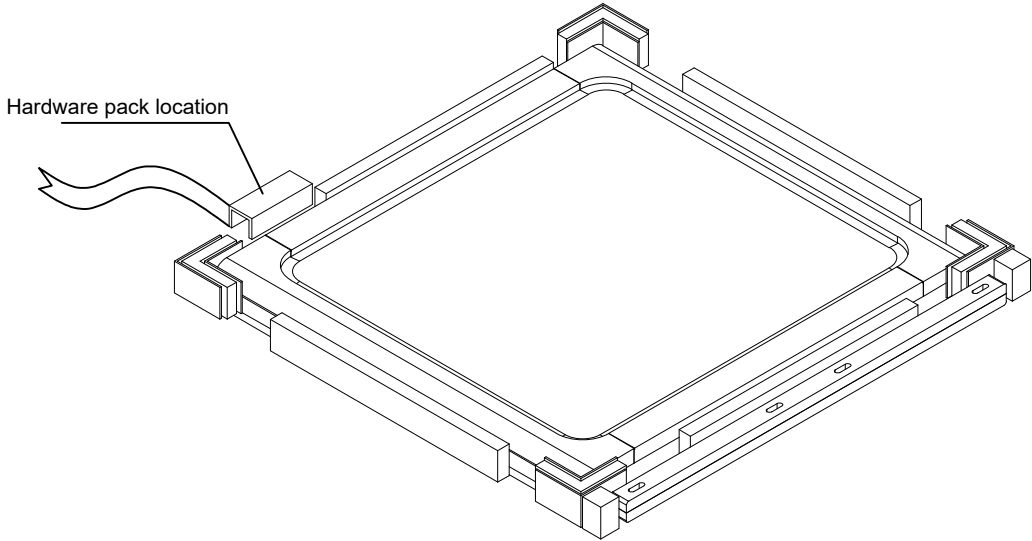

SOUTHSIDE LOFT MIRROR

Hardware pack location

MIRROR - EBONY		
RTG SKU#	STYLE#	ITEM DESCRIPTION
34056386	5638-MR	MIRROR

DO NOT USE SUBSTITUTE PARTS.
PLEASE CONTACT YOUR RETAIL STORE OR WWW.ROOMSTOGO.COM WITH SERVICE OR PARTS
REPLACEMENT REQUEST

This product is manufactured by NAJA for **ROOMS TO GO | KIDS**