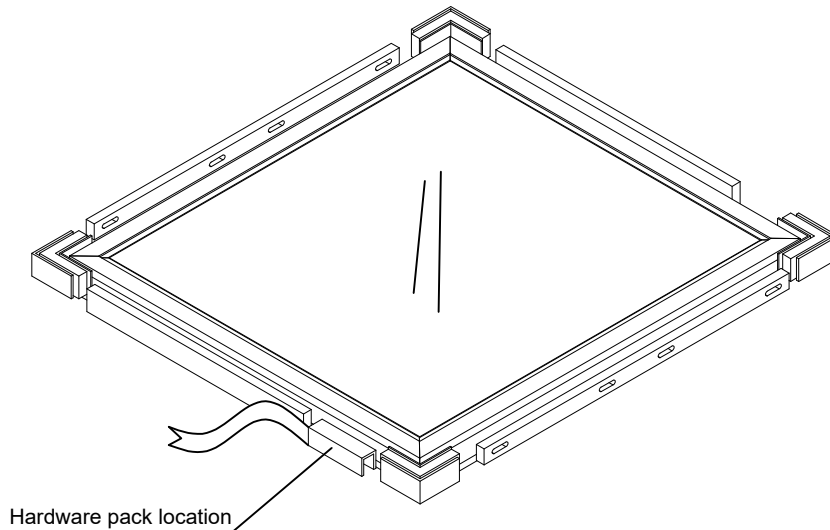

BELLANTE JR.

MIRROR

Hardware pack location

MIRROR - LINEN		
RTG SKU#	STYLE#	ITEM DESCRIPTION
34059356	5935-1L	MIRROR

MIRROR - WALNUT		
RTG SKU#	STYLE#	ITEM DESCRIPTION
34059368	5936-1L	MIRROR

DO NOT USE SUBSTITUTE PARTS.
PLEASE CONTACT YOUR RETAIL STORE OR WWW.ROOMSTOGO.COM WITH SERVICE OR PARTS
REPLACEMENT REQUEST

This product is manufactured by NAJA for **ROOMS TO GO** | **KIDS**