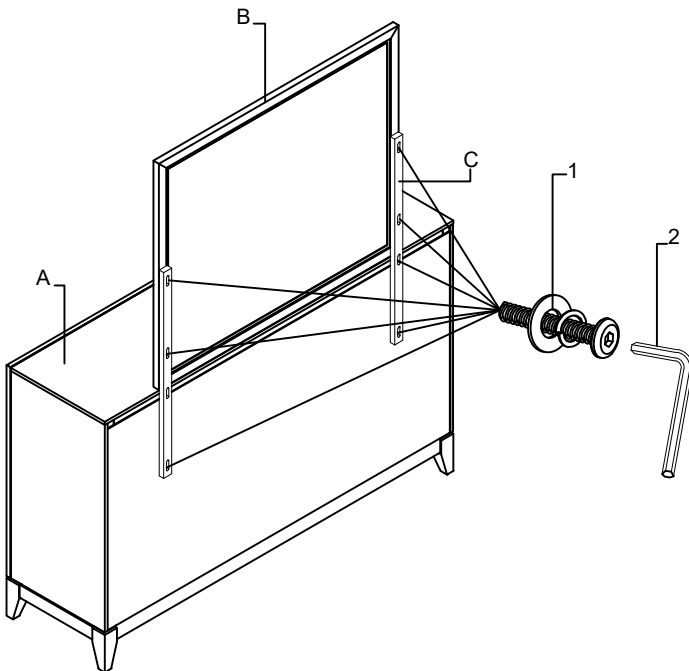

BELLANTE JR. MIRROR

Thank you for purchasing this quality product. Be sure to check all packing material carefully for small parts which may have come loose inside the carton during shipment. Identify and count all parts and compare with the parts list below. Read all instructions before assembling and keep these instructions for future reference.

HARDWARE LIST			
NO.	ITEM DESCRIPTION	IMAGE	Q'TY
1	Ø1/4"x 20 x 1-3/8" Allen Bolt		8PCS
	Ø1/4"x1.5mm Spring Washer		8PCS
	Ø1/4"x Ø22x1.5mm Flat Washer		8PCS
2	Allen Wrench M4 x 74 x 30mm		1PC

Assembly Instructions:

STEP 1