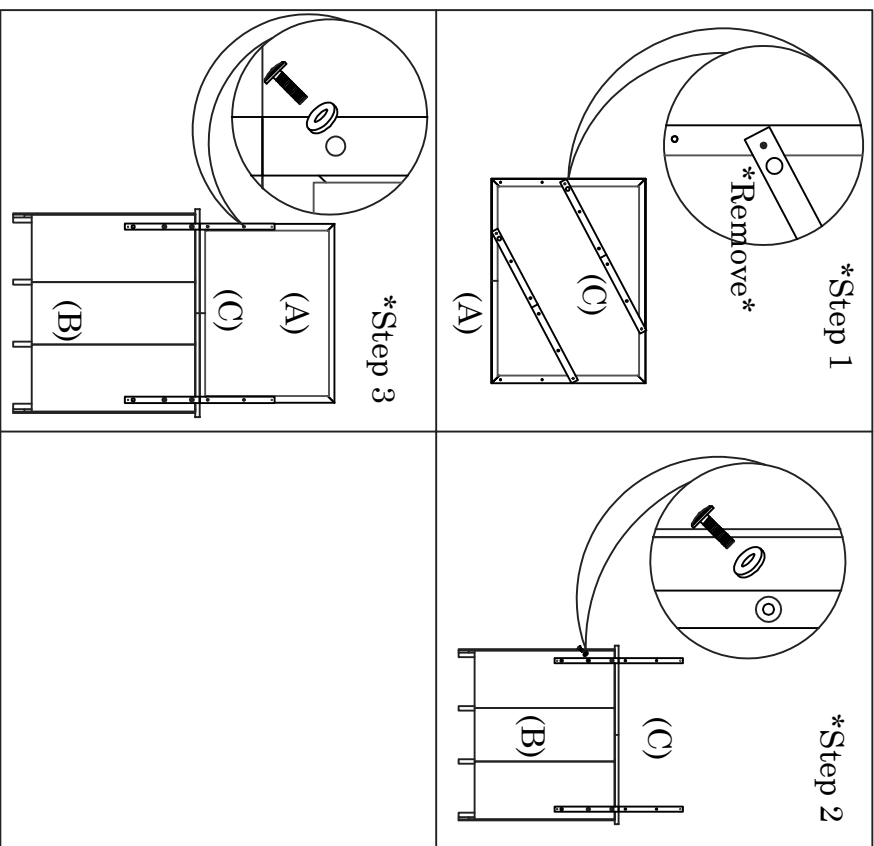

Assembly Instructions:

DO NOT USE SUBSTITUTE PARTS. PLEASE CONTACT YOUR RETAIL STORE OR WWW.ROOMSTOGO.COM WITH SERVICE OR PARTS REPLACEMENT REQUEST