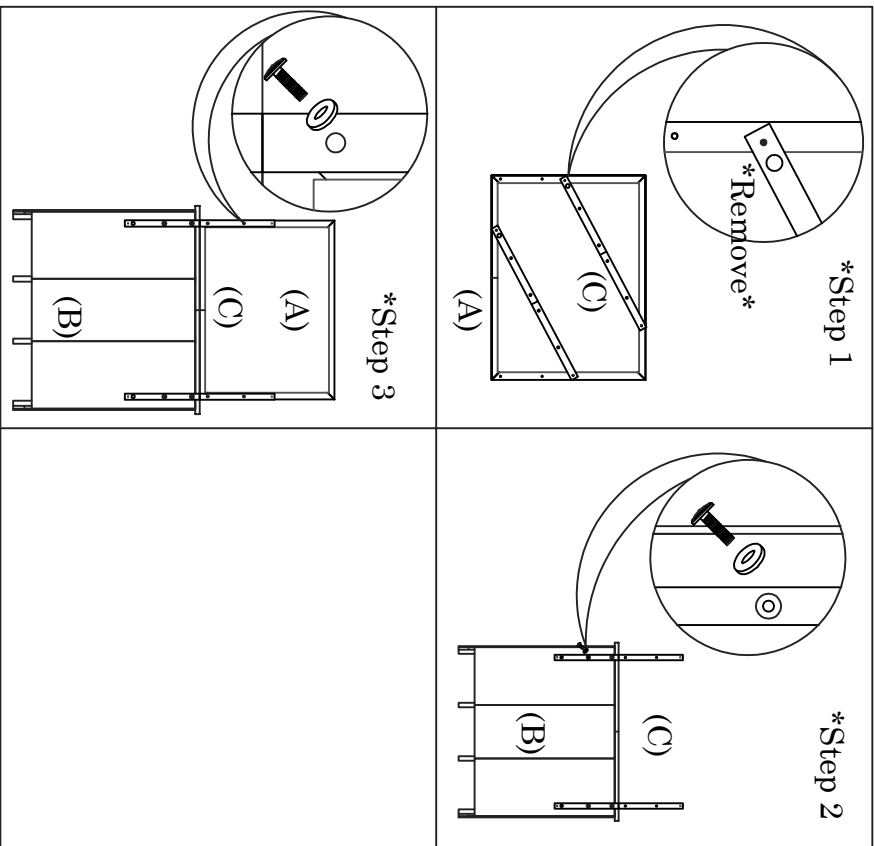

Thank you for purchasing this quality product. Be sure to check all packing material carefully for small parts which may have come loose inside the carton during shipment. Identify and count all parts and compare with the parts list below. Read all instructions before assembling bed and keep these instructions for future reference.

Assembly Instructions:

DO NOT USE SUBSTITUTE PARTS. PLEASE CONTACT YOUR RETAIL STORE OR WWW.ROOMSTOGO.COM WITH SERVICE OR PARTS REPLACEMENT REQUEST

Thank you for purchasing this quality product. Be sure to check all packing material carefully for small parts which may have come loose inside the carton during shipment. Identify and count all parts and compare with the parts list below. Read all instructions before assembling bed and keep these instructions for future reference.