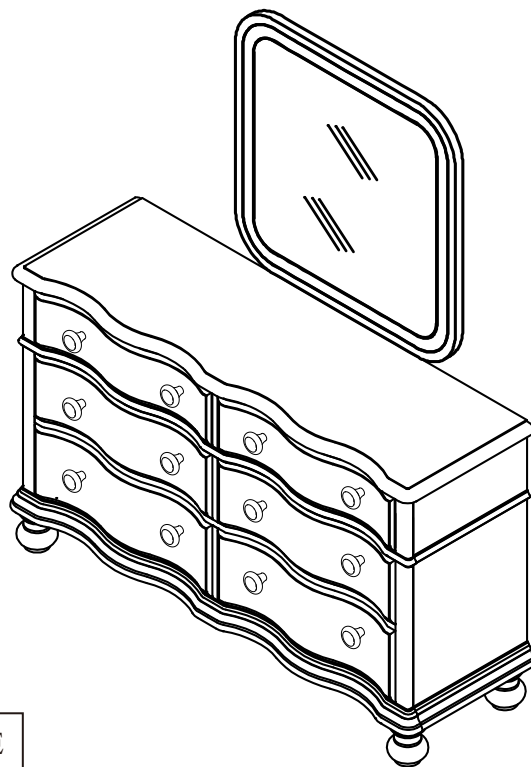

ASSEMBLY COMPLETE

This product is manufactured by RCKF for **ROOMS TO GO** | **KIDS™**

DO NOT USE SUBSTITUTE PARTS. PLEASE CONTACT YOUR RETAIL STORE OR WWW.ROOMSTOGO.COM WITH SERVICE OR PARTS REPLACEMENT REQUEST