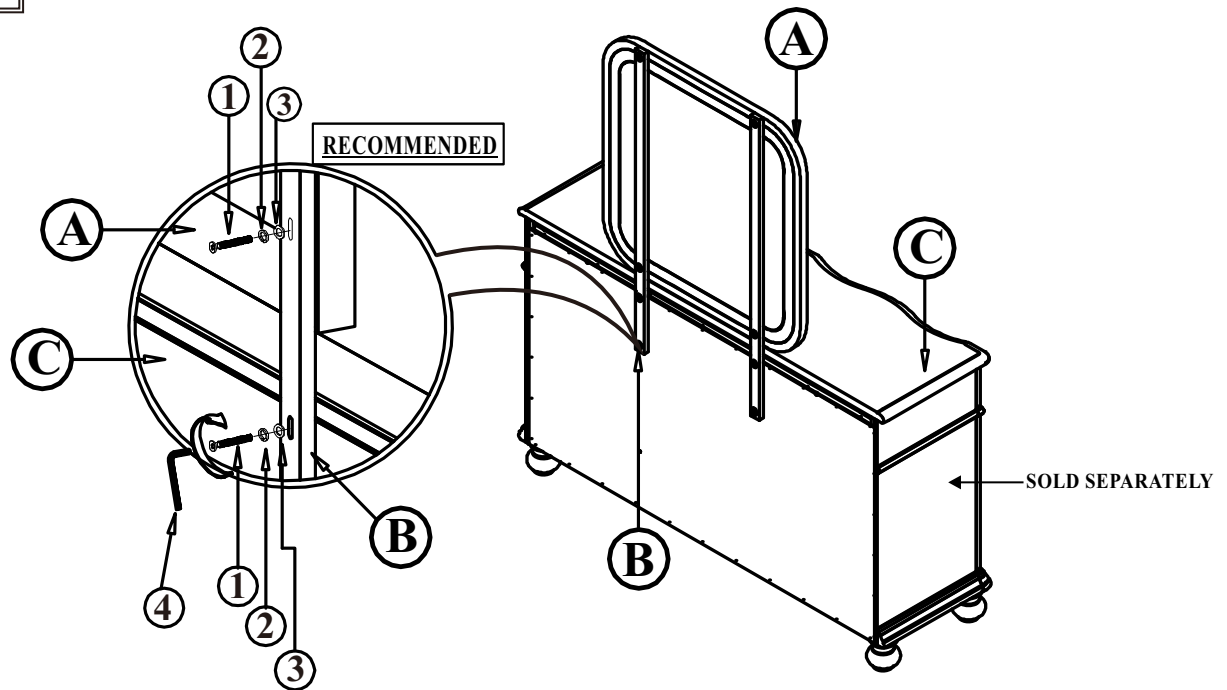

Thank you for purchasing this quality product. Be sure to check all packing material carefully for small parts which may have come loose inside the carton during shipment. Identify and count all parts and compare with the parts list below. Read all instructions before assembling and keep these instructions for future reference.

ASSEMBLY INSTRUCTIONS

STEP 1

Attach Mirror Bracket (B) to Dresser (C) and Square Mirror (A) using Allen Key 4 x 60 mm (4), Lock Washer M6 x 11 x 2 mm (2), Flat Washer M6 x 16 x 1 mm (3), and Bolt M6 x 1 x 50 mm (1).