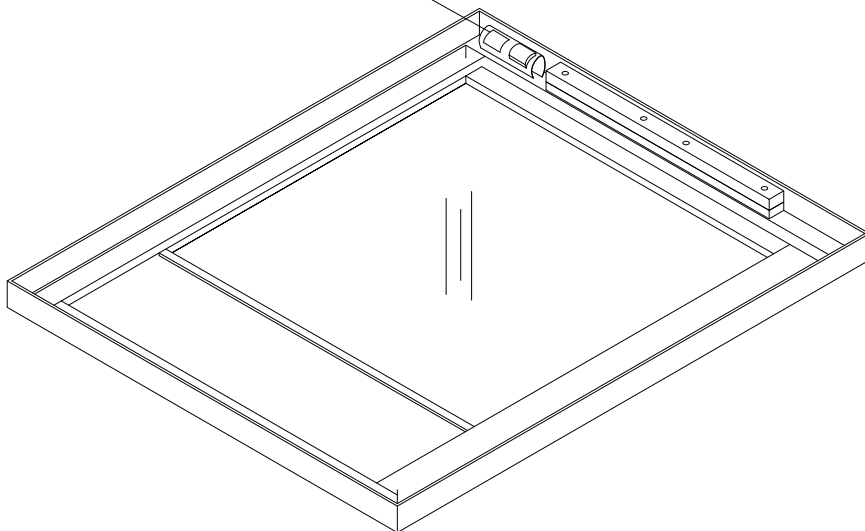

COUNTRY HOLLOW

MIRROR

3409951P DRESSER / MIRROR - FAWN					
	RTG SKU	STYLE#	ITEM DESCRIPTION	IMAGE	QTY
A	34199516	9951-1100	DRESSER (SOLD SEPARATELY)		1
B	34099514	9951-0100	MIRROR		1

MIRROR PARTS LIST			
	IMAGE	ITEM DESCRIPTION	QTY
a		MIRROR	1PC
b		MIRROR BRACKET	2PCS

DRESSER PARTS LIST			
	IMAGE	ITEM DESCRIPTION	QTY
c		DRESSER (SOLD SEPARATELY)	1PC

DO NOT USE SUBSTITUTE PARTS.
PLEASE CONTACT YOUR RETAIL STORE OR WWW.ROOMSTOGO.COM WITH SERVICE OR PARTS REPLACEMENT REQUEST.

This product is manufactured by LEGC for **ROOMS TO GO** | **KIDS**

Hardware Pack Location

34099514 MIRROR - FAWN			
	RTG SKU	STYLE#	ITEM DESCRIPTION
B	34099514	9951-0100	MIRROR

Hardware pack Location

DO NOT USE SUBSTITUTE PARTS.
PLEASE CONTACT YOUR RETAIL STORE OR WWW.ROOMSTOGO.COM WITH SERVICE OR PARTS
REPLACEMENT REQUEST.