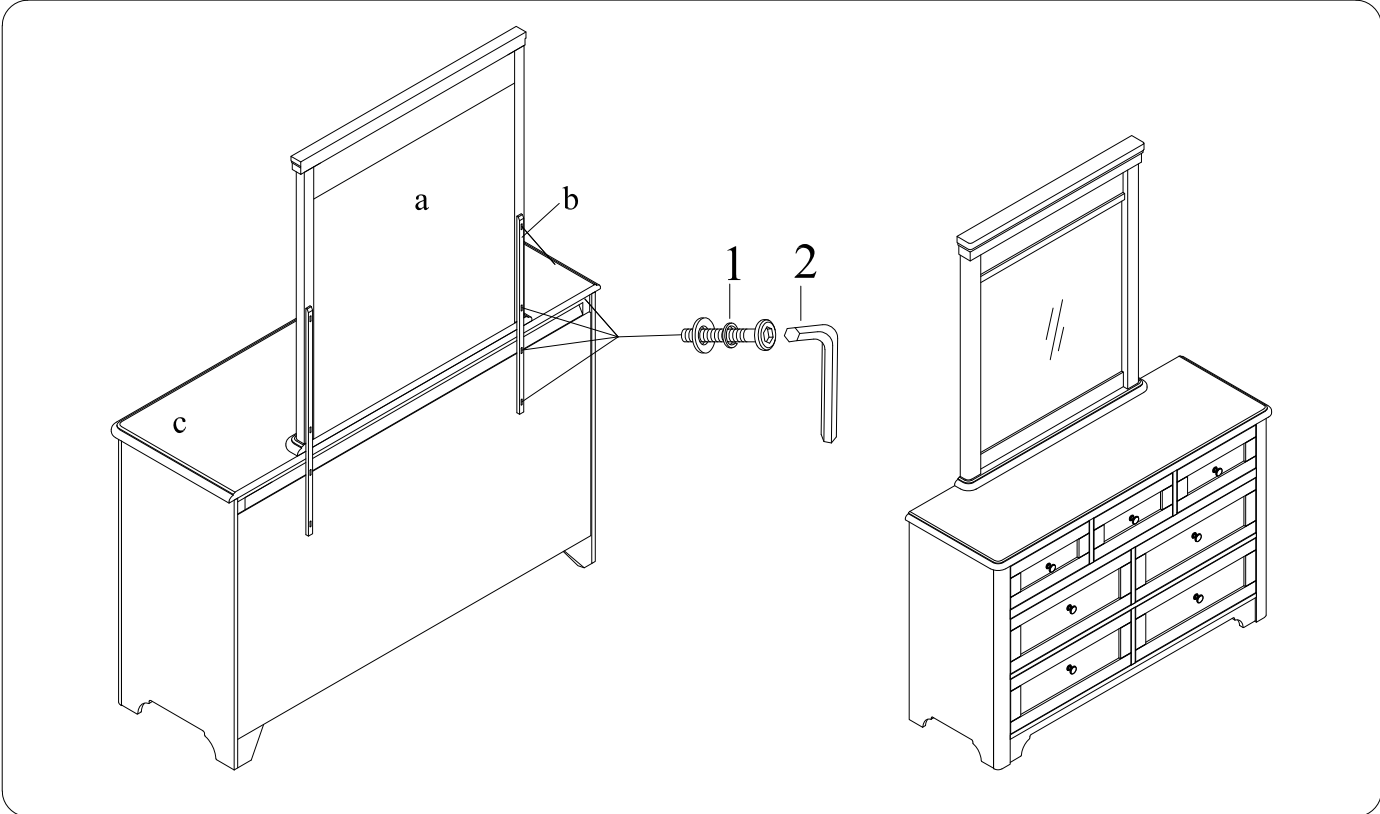

COUNTRY HOLLOW

MIRROR

3409951P DRESSER / MIRROR - FAWN					
	RTG SKU	STYLE#	ITEM DESCRIPTION	IMAGE	QTY
A	34199516	9951-1100	DRESSER (SOLD SEPARATELY)		1
B	34099514	9951-0100	MIRROR		1

MIRROR PARTS LIST			
	IMAGE	ITEM DESCRIPTION	QTY
a		MIRROR	1PC
b		MIRROR BRACKET	2PCS

This product is manufactured by LEGC for **ROOMS TO GO** | **KIDS**

Hardware Pack Location

34099514 MIRROR - FAWN			
	RTG SKU	STYLE#	ITEM DESCRIPTION
B	34099514	9951-0100	MIRROR

Hardware pack Location

DO NOT USE SUBSTITUTE PARTS.
PLEASE CONTACT YOUR RETAIL STORE OR WWW.ROOMSTOGO.COM WITH SERVICE OR PARTS
REPLACEMENT REQUEST.

MIRROR HARDWARE LIST			
	ITEM DESCRIPTION	IMAGE	QTY
1	BOLT - Ø1/4"*20mm*1-1/2" LOCK WASHER - Ø1/4"*19*1.5mm FLAT WASHER - Ø1/4"*12*1.5mm		8 PCS
2	ALLEN KEY - 60*22*4mm		1 PC

Assembly Instructions:

DO NOT USE SUBSTITUTE PARTS.
PLEASE CONTACT YOUR RETAIL STORE OR WWW.ROOMSTOGO.COM WITH SERVICE OR PARTS REPLACEMENT REQUEST.