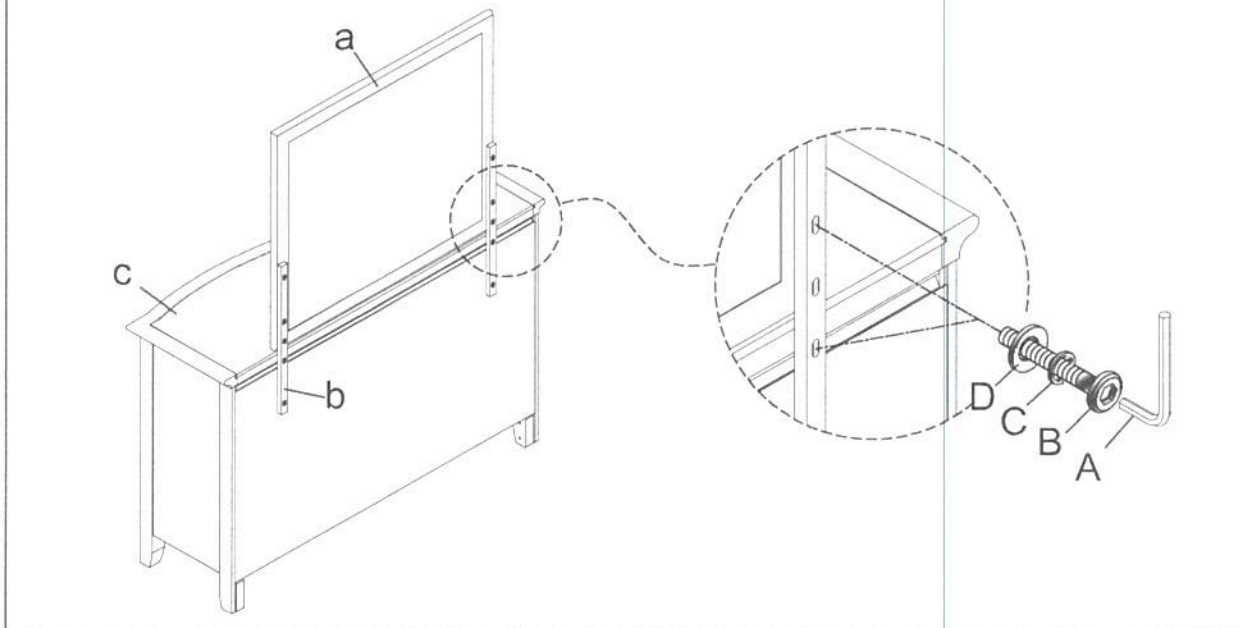

Assembly Instructions

GLOB 1497/1597-01 Mirror

SKU# 34014972/34014984

GLOB 1497/1597-03 8-Drawer Dresser SKU# 34114974/34114986

***Caution: Please read all instructions carefully before starting the assembly process. These parts are cumbersome and heavy. Therefore, two people are recommended in order to prevent personal injury and insure the parts are not damaged during the assembly.

STEP 1

Assemble Mirror to the Top of Dresser.

STEP 2