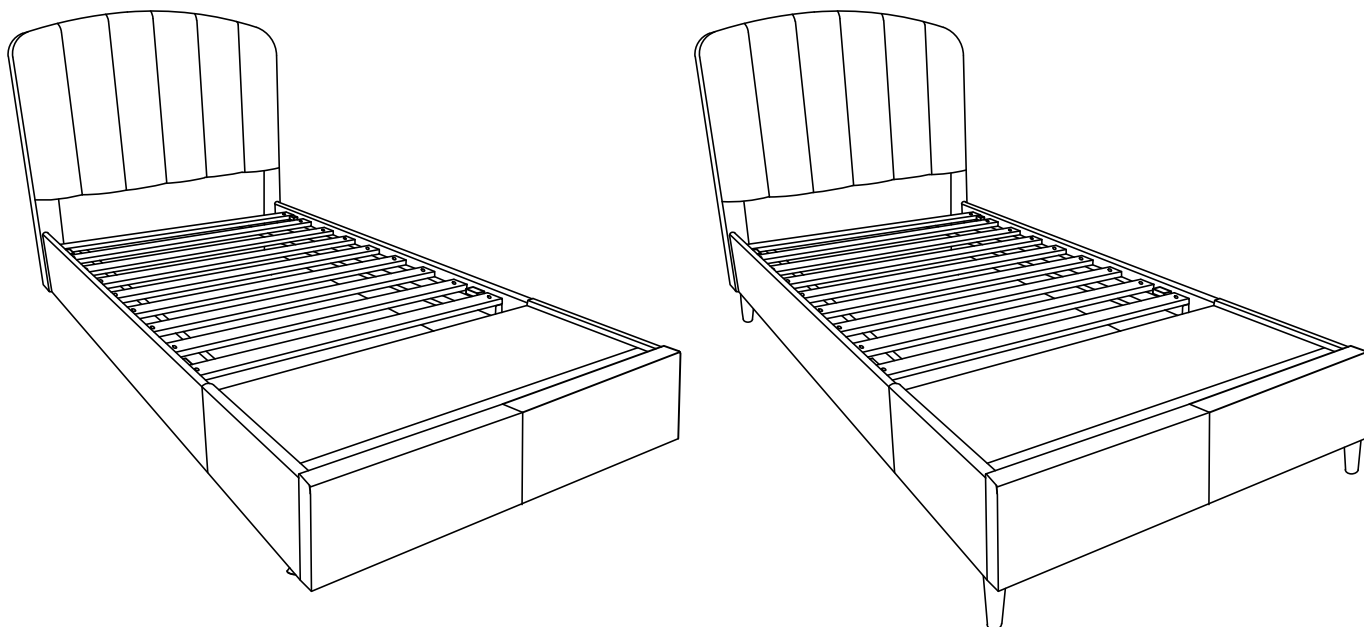

GWYNETH

TWIN/ FULL BED

BED SIZE	RTG PACKAGE NO. Twin/Full Bed (BUBBLE GUM)		RTG PACKAGE NO. Twin/Full Bed (LAVENDER)		RTG PACKAGE NO. Twin/Full Bed (WHITE)		ITEM DESCRIPTION
	BUBBLE GUM		LAVENDER		WHITE		
	RTG SKU#	STYLE#	RTG SKU#	STYLE#	RTG SKU#	STYLE#	
TWIN BED	34623101	2310T-P1	34623113	2310T-L1	34623125	2310T-W1	TWIN HEADBOARD & 2 SETS OF LEGS
	35023100	2310-P2	35023112	2310-L2	35023124	2310-W2	TWIN SIDE RAILS
	34723103	2310T-P3	34723115	2310T-L3	34723127	2310T-W3	TWIN FOOTBOARD, 2 SETS OF LEGS, 2 SETS OF SUPPORT LEGS & SLAT ROLL
FULL BED	34823105	2310F-P1	34823117	2310F-L1	34823129	2310F-W1	FULL HEADBOARD & 2 SETS OF LEGS
	35023100	2310-P2	35023112	2310-L2	35023124	2310-W2	FULL SIDE RAILS
	34923107	2310F-P3	34923119	2310F-L3	34923121	2310F-W3	FULL FOOTBOARD, 2 SETS OF LEGS, 2 SETS OF SUPPORT LEGS & SLAT ROLL

DO NOT USE SUBSTITUTE PARTS. PLEASE CONTACT YOUR RETAIL STORE OR WWW.ROOMSTOGO.COM WITH SERVICE OR PARTS REPLACEMENT REQUEST.

This product is manufactured by (IFSB) for **ROOMS TO GO** | **KIDS**

Thank you for purchasing this quality product. Be sure to check all packing material carefully for small parts which may have come loose inside the carton during shipment. Identify and count all parts and compare with the parts list below. Read all instructions before assembling bed and keep these instructions for future reference.

HEADBOARD PARTS LIST			
PART NO.	ITEM DESCRIPTION	IMAGE	QTY
A	Headboard		1 PC
B	Legs		2 PCS
C	Plastic Legs (Pre Assemble)		2 PCS

SIDERAILS PART LIST			
PART NO.	ITEM DESCRIPTION	IMAGE	QTY
D	Siderails		2 PCS