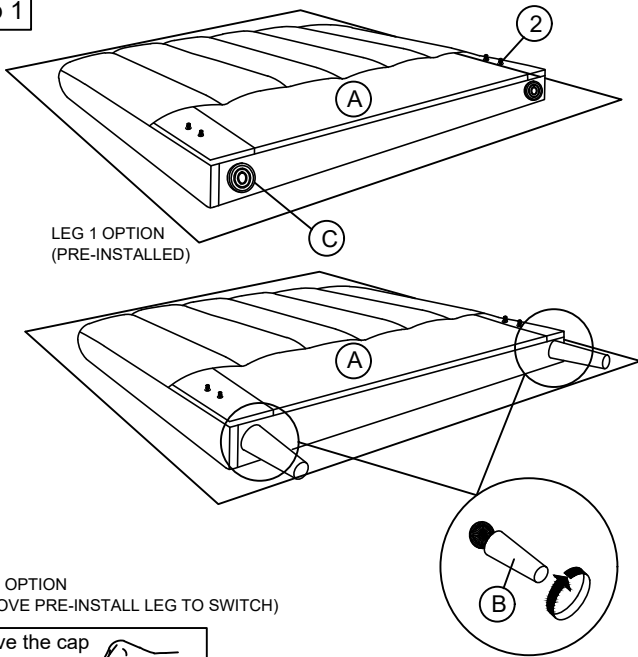

Assembly Instructions:

Step 1

Remove the cap