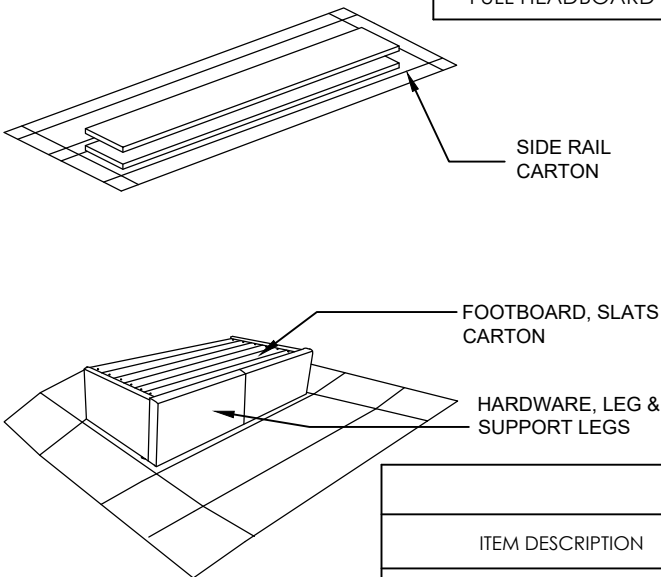

HARDWARE PACK LOCATION						
ITEM DESCRIPTION	RTG SKU#	STYLE#	RTG SKU#	STYLE#	RTG SKU#	STYLE#
TWIN HEADBOARD & 2 LEGS	34623101	2310T-P1	34623113	2310T-L1	34623125	2310T-W1
FULL HEADBOARD & 2 LEGS	34823105	2310F-P1	34823117	2310F-L1	34823129	2310F-W1