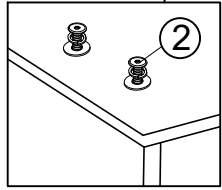

Assembly Instructions:

Step 5

LEG 1 OPTION
(PRE-INSTALLED)