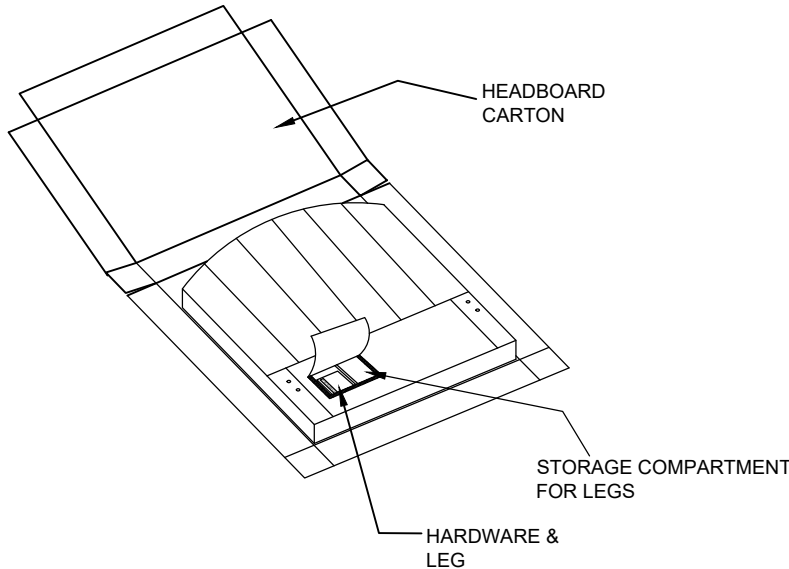

Thank you for purchasing this quality product. Be sure to check all packing material carefully for small parts which may have come loose inside the carton during shipment. Identify and count all parts and compare with the parts list below. Read all instructions before assembling bed and keep these instructions for future reference.

HEADBOARD PARTS LIST			
PART NO.	ITEM DESCRIPTION	IMAGE	QTY
A	Headboard		1 PC
B	Legs		2 PCS
C	Plastic Legs (Pre Assemble)		2 PCS

SIDERAILS PART LIST			
PART NO.	ITEM DESCRIPTION	IMAGE	QTY
D	Siderails		2 PCS

FOOTBOARD & SLATS PARTS LIST			
PART NO.	ITEM DESCRIPTION	IMAGE	QTY
E	Footboard		1 PC
F	Slats		1 PC
G	Legs		2 PCS
H	Support Leg		2 PCS
I	Plastic Legs (Pre Assemble)		4 PCS

HEADBOARD HARDWARE LIST			
	ITEM DESCRIPTION	IMAGE	QTY
1	M4 Allen key M4 x 100mm		1 PC
2	JCBB Bolt M8 x P1.25 x 25 Spring Washer M8 x 13 Flat Washer M8 x 22 (Pre Assemble)		4 PCS

HARDWARE PACK LOCATION						
ITEM DESCRIPTION	RTG SKU#	STYLE#	RTG SKU#	STYLE#	RTG SKU#	STYLE#
TWIN HEADBOARD & 2 LEGS	34623101	2310T-P1	34623113	2310T-L1	34623125	2310T-W1
FULL HEADBOARD & 2 LEGS	34823105	2310F-P1	34823117	2310F-L1	34823129	2310F-W1