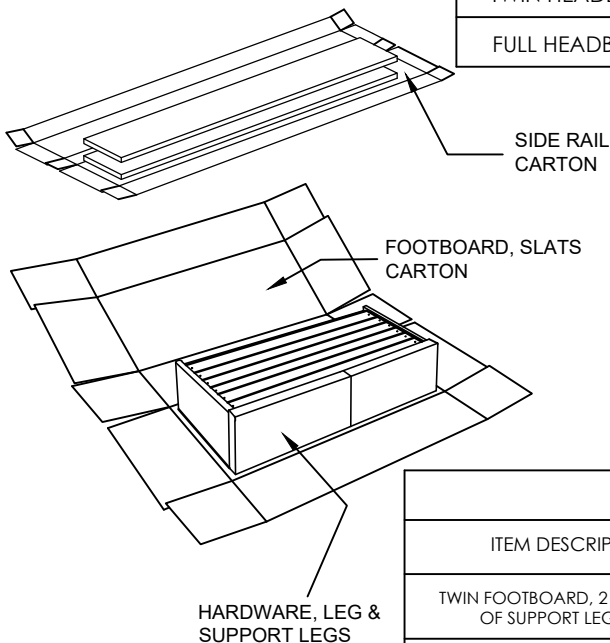

FOOTBOARD & SLATS			
	ITEM DESCRIPTION	IMAGE	QTY
1	M4 Allen key M4 x 100mm		1 PC
2	JCBB Bolt M8 x P1.25 x 25 Spring Washer M8 x 13 Flat Washer M8 x 22 (Pre Assemble)		4 PCS
3	M4 x 32mm CSK screw		18 PCS

Screw driver not provided

HARDWARE PACK LOCATION						
ITEM DESCRIPTION	RTG SKU#	STYLE#	RTG SKU#	STYLE#	RTG SKU#	STYLE#
TWIN FOOTBOARD, 2 SETS OF LEGS, 2 SETS OF SUPPORT LEGS & SLAT ROLL	34723103	2310T-P3	34723115	2310T-L3	34723127	2310T-W3
FULL FOOTBOARD, 2 SETS OF LEGS, 2 SETS OF SUPPORT LEGS & SLAT ROLL	34923107	2310F-P3	34923119	2310F-L3	34923121	2310F-W3

“ FABRIC CLEANING CODE - W - SPOT CLEAN YOUR BED WITH A WATER BASED CLEANER AND CLEAN CLOTH ”

DO NOT USE SUBSTITUTE PARTS. PLEASE CONTACT YOUR RETAIL STORE OR WWW.ROOMSTOGO.COM WITH SERVICE OR PARTS REPLACEMENT REQUEST.

This product is manufactured by (IFSB) for **ROOMS TO GO** | **KIDS**