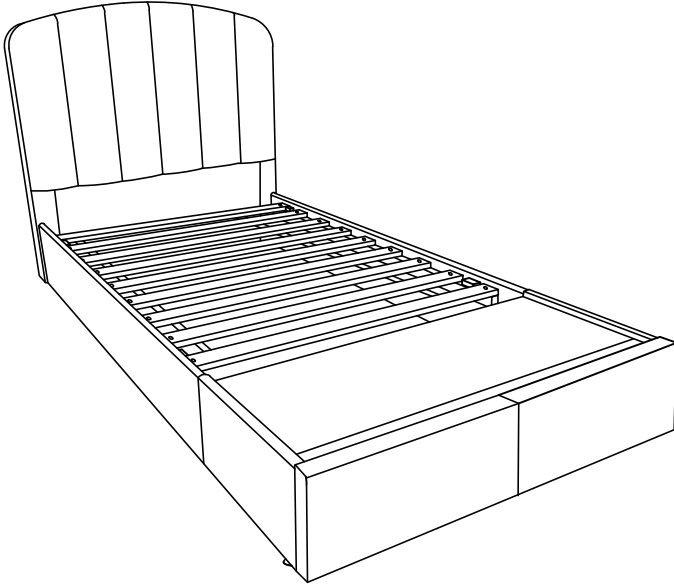

GWYNETH

TWIN/ FULL BED

BED SIZE	RTG PACKAGE NO. Twin/Full Bed (BUBBLE GUM)		RTG PACKAGE NO. Twin/Full Bed (LAVENDER)		RTG PACKAGE NO. Twin/Full Bed (WHITE)		ITEM DESCRIPTION
	BUBBLE GUM		LAVENDER		WHITE		
	RTG SKU#	STYLE#	RTG SKU#	STYLE#	RTG SKU#	STYLE#	
TWIN BED	34623101	2310T-P1	34623113	2310T-L1	34623125	2310T-W1	TWIN HEADBOARD & 2 SETS OF LEGS
	35023100	2310-P2	35023112	2310-L2	35023124	2310-W2	TWIN SIDE RAILS
	34723103	2310T-P3	34723115	2310T-L3	34723127	2310T-W3	TWIN FOOTBOARD, 2 SETS OF LEGS, 2 SETS OF SUPPORT LEGS & SLAT ROLL
FULL BED	34823105	2310F-P1	34823117	2310F-L1	34823129	2310F-W1	FULL HEADBOARD & 2 SETS OF LEGS
	35023100	2310-P2	35023112	2310-L2	35023124	2310-W2	FULL SIDE RAILS
	34923107	2310F-P3	34923119	2310F-L3	34923121	2310F-W3	FULL FOOTBOARD, 2 SETS OF LEGS, 2 SETS OF SUPPORT LEGS & SLAT ROLL

“ FABRIC CLEANING CODE - W - SPOT CLEAN YOUR BED WITH A WATER BASED CLEANER AND CLEAN CLOTH ”

DO NOT USE SUBSTITUTE PARTS. PLEASE CONTACT YOUR RETAIL STORE OR WWW.ROOMSTOGO.COM WITH SERVICE OR PARTS REPLACEMENT REQUEST.

This product is manufactured by (IFSB) for **ROOMS TO GO® | KIDS**

Thank you for purchasing this quality product. Be sure to check all packing material carefully for small parts which may have come loose inside the carton during shipment. Identify and count all parts and compare with the parts list below. Read all instructions before assembling bed and keep these instructions for future reference.

HEADBOARD PARTS LIST			
PART NO.	ITEM DESCRIPTION	IMAGE	QTY
A	Headboard		1 PC
B	Legs		2 PCS
C	Plastic Legs (Pre Assemble)		2 PCS

SIDERAILS PART LIST			
PART NO.	ITEM DESCRIPTION	IMAGE	QTY
D	Siderails		2 PCS