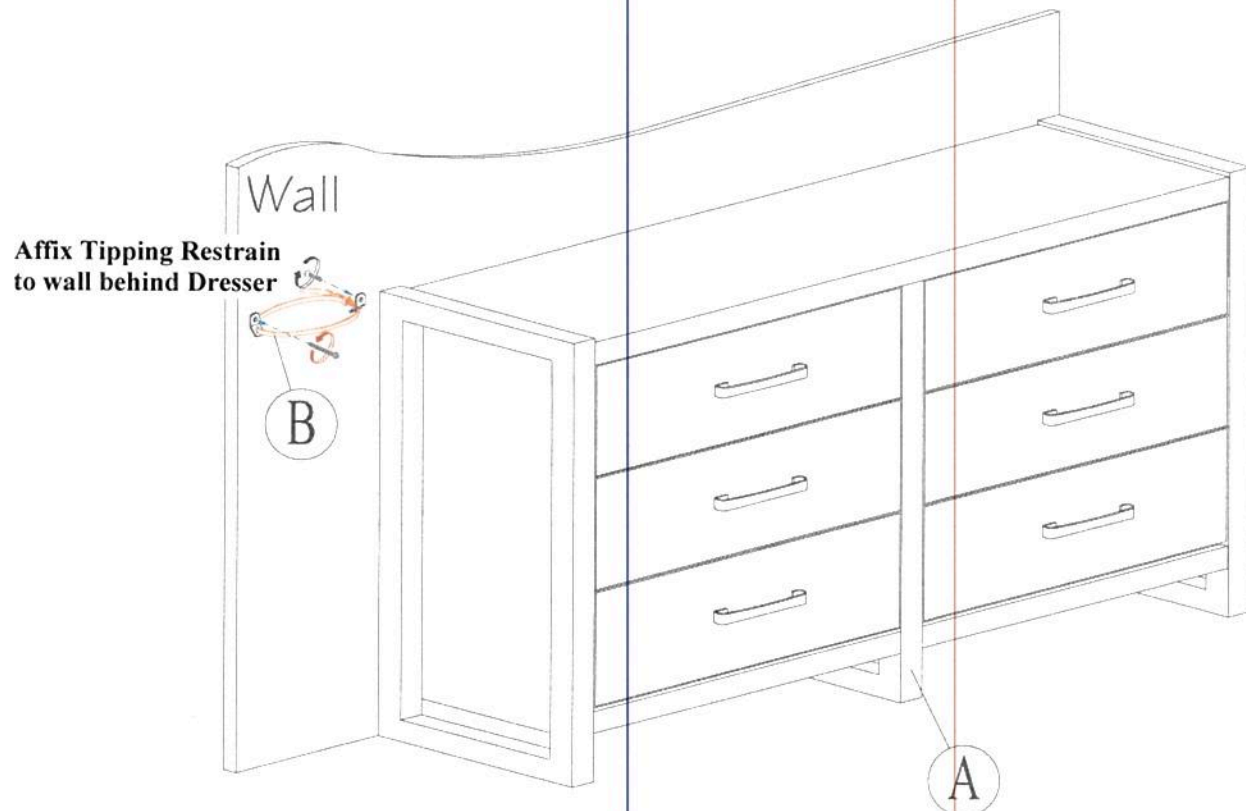

**STEP ONE
FURNITURE**

ASSEMBLY INSTRUCTION

STOF 6 DRAWER DRESSER

SKU 34127058 - 27015 - 110

Thank you for purchasing this quality product. Be sure to check all packing material carefully for small parts, which may have come loose inside the carton during shipment. Identify and count all parts and compare with the parts list below:

Part List	No.	Description	Qty
	A	Dresser	1 Pc
	B	Tipping Restrain	1 Pc

ASSEMBLY TIPS:

1. Remove hardware from box and sort by size.
2. Please check to see that all hardware and parts are present prior start of assembly.
3. Please follow attached instructions in the same sequence as numbered to assure fast and easy assembly.