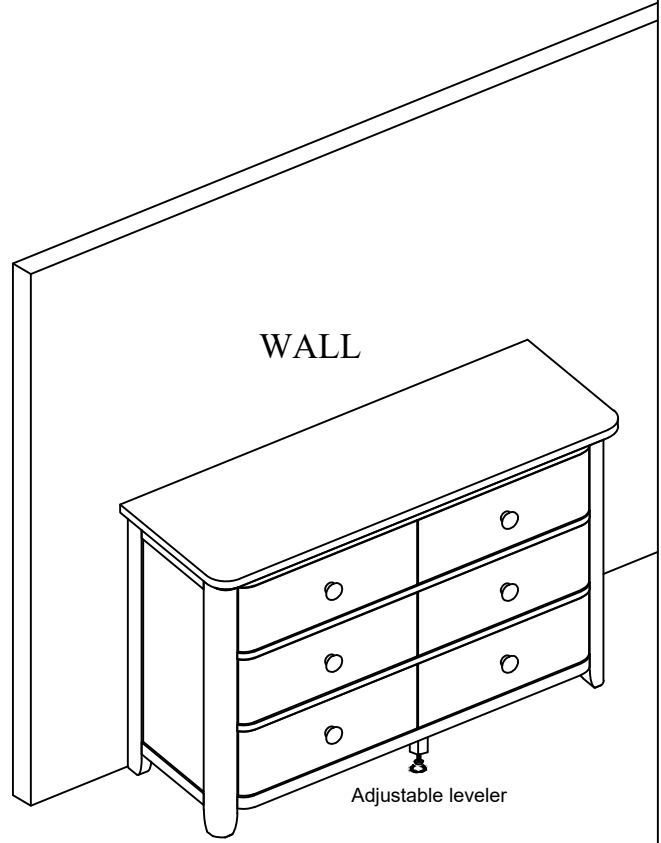

SOUTH BEND 6-DRAWER DRESSER

PART LIST			
NO.	ITEM DESCRIPTION	IMAGE	QTY
A	6-Drawer Dresser		1PC

HARDWARE LIST			
NO.	ITEM DESCRIPTION	IMAGE	QTY
1	Tipping Restraint		1 PC
Philips screwdriver is not included in hardware pack			

Thank you for purchasing this quality product. Be sure to check all packing material carefully for small parts which may have come loose inside the carton during shipment. Identify and count all parts and compare with the parts list below. Read all instructions before assembling and keep these instructions for future reference.

Assembly Instructions:

STEP 1

Move the 6-Drawer Dresser into final position and use tipping restraint attach to wall.

COMPLETE

DO NOT USE SUBSTITUTE PARTS.
PLEASE CONTACT YOUR RETAIL STORE OR WWW.ROOMSTOGO.COM WITH SERVICE OR PARTS REPLACEMENT REQUEST

This product is manufactured by INRM for **ROOMS TO GO | KIDS™**