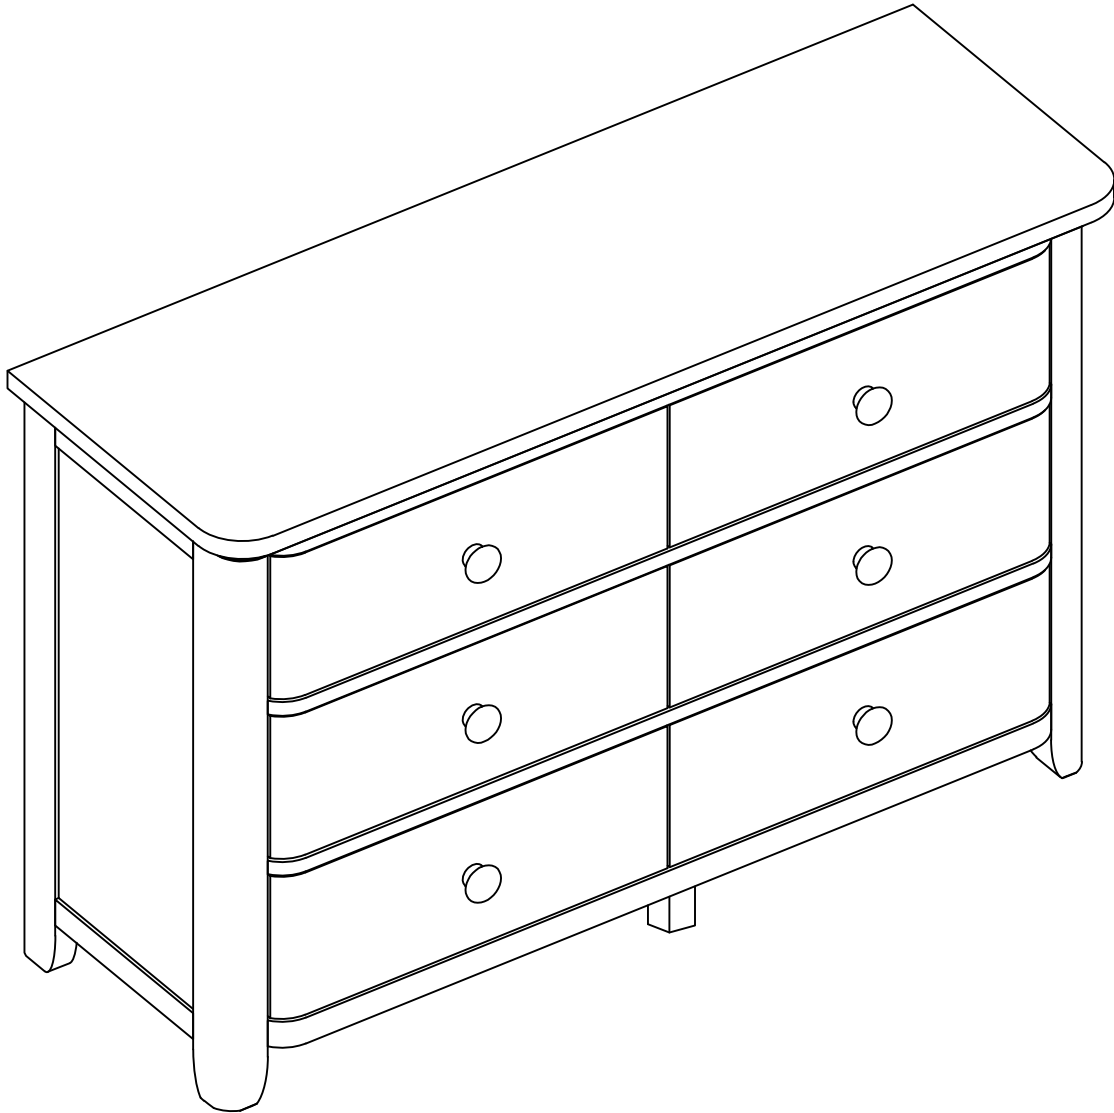

SOUTH BEND

6-DRAWER DRESSER

RTG SKU#	STYLE#	COLOR	ITEM DESCRIPTION
34127503	275 - 261	Cherry	6-Drawer Dresser
34129507	295 - 261	White	6-Drawer Dresser

DO NOT USE SUBSTITUTE PARTS.
PLEASE CONTACT YOUR RETAIL STORE OR WWW.ROOMSTOGO.COM WITH SERVICE OR PARTS
REPLACEMENT REQUEST

This product is manufactured by INRM for **ROOMS TO GO** | **KIDS™**

SOUTH BEND 6-DRAWER DRESSER

PART LIST			
NO.	ITEM DESCRIPTION	IMAGE	QTY
A	6-Drawer Dresser		1PC

HARDWARE LIST			
NO.	ITEM DESCRIPTION	IMAGE	QTY
1	Tipping Restraint		1 PC
Philips screwdriver is not included in hardware pack			