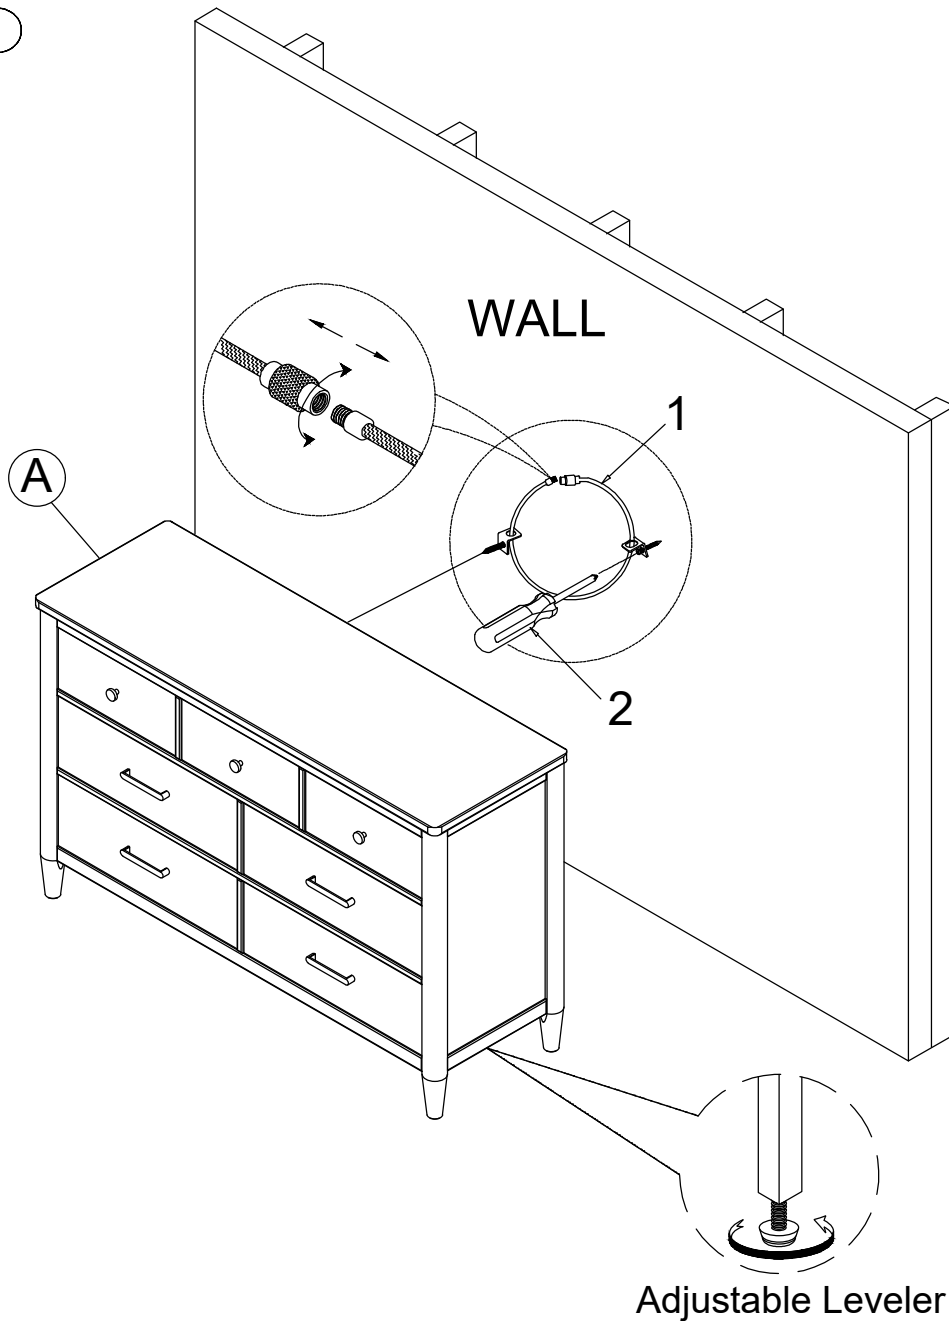

Thank you for purchasing this quality product. Be sure to check all packing material carefully for small parts which may have come loose inside the carton during shipment. Identify and count all parts and compare with the parts list below. Read all instructions before assembling bed and keep these instruction for future reference.

Assembly Instructions:

STEP 1

Install Tipping Restraint (1) (Customer to Assemble) with a Philips Screwdriver (2)(Not provided) by following the assembly instructions that come in the Tipping Restraint package.

DO NOT USE SUBSTITUTE PARTS. PLEASE CONTACT YOUR RETAIL STORE OR WWW.ROOMSTOGO.COM WITH SERVICE OR PARTS REPLACEMENT REQUEST.

This product is manufactured by (JSFC) for **ROOMS TO GO® | KIDS**