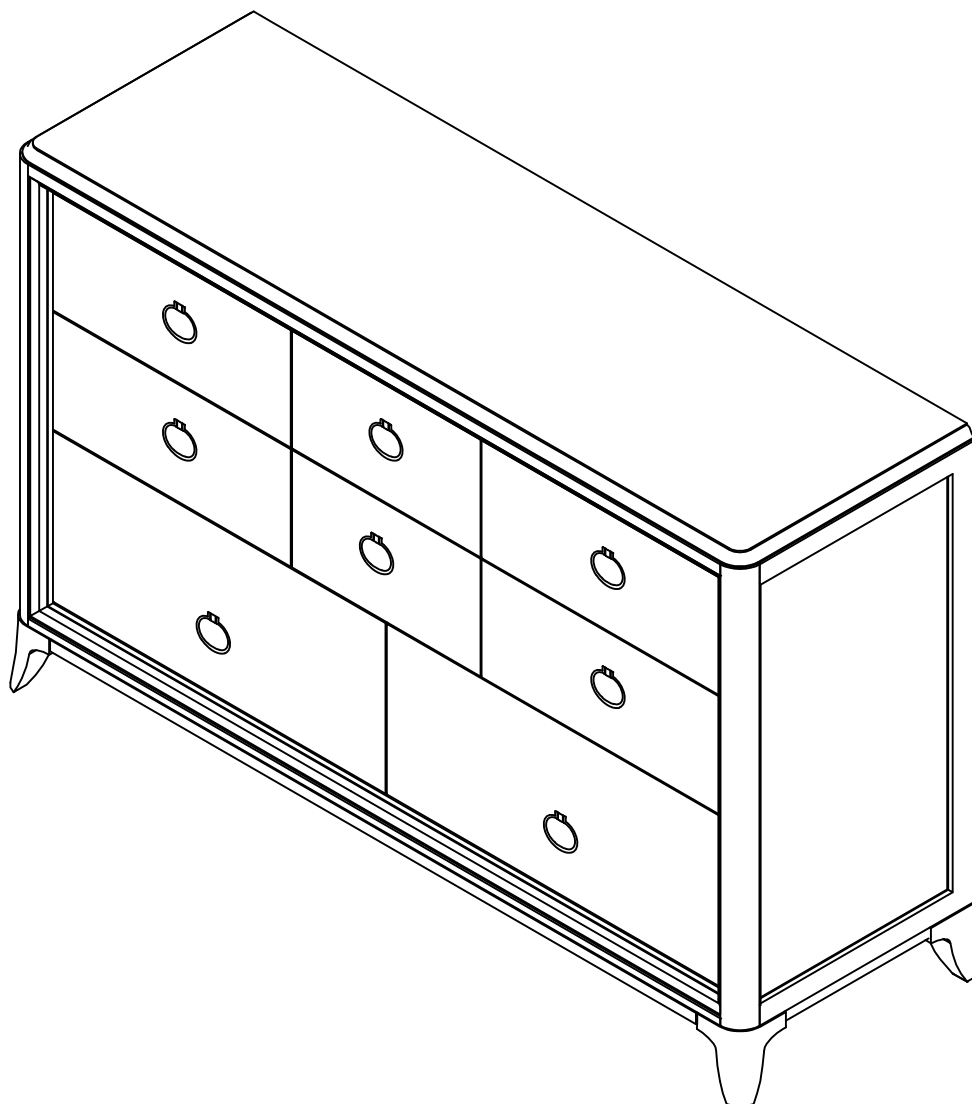

ASSEMBLY INSTRUCTION

487-03 DRAWER DRESSER (WHITE)		
SKU#	ITEM#	ITEM DESCRIPTION
34148709	487 - 03	DRAWER DRESSER

Thank you for purchasing this quality product . Be sure to check all packing material carefully for small parts which may have come loose inside the carton during shipment .Identify and count all parts and compare with the parts list below .

PARTS LIST		QTY
A	Drawer Dresser (Include Pullers)	1pc

HARDWARE LIST		QTY
1	 Furniture tipping restraint (Packed with Dresser together)	1Set

ASSEMBLY INSTRUCTION

487-03 DRAWER DRESSER (WHITE)		
SKU#	ITEM#	ITEM DESCRIPTION
34148709	487 - 03	DRAWER DRESSER