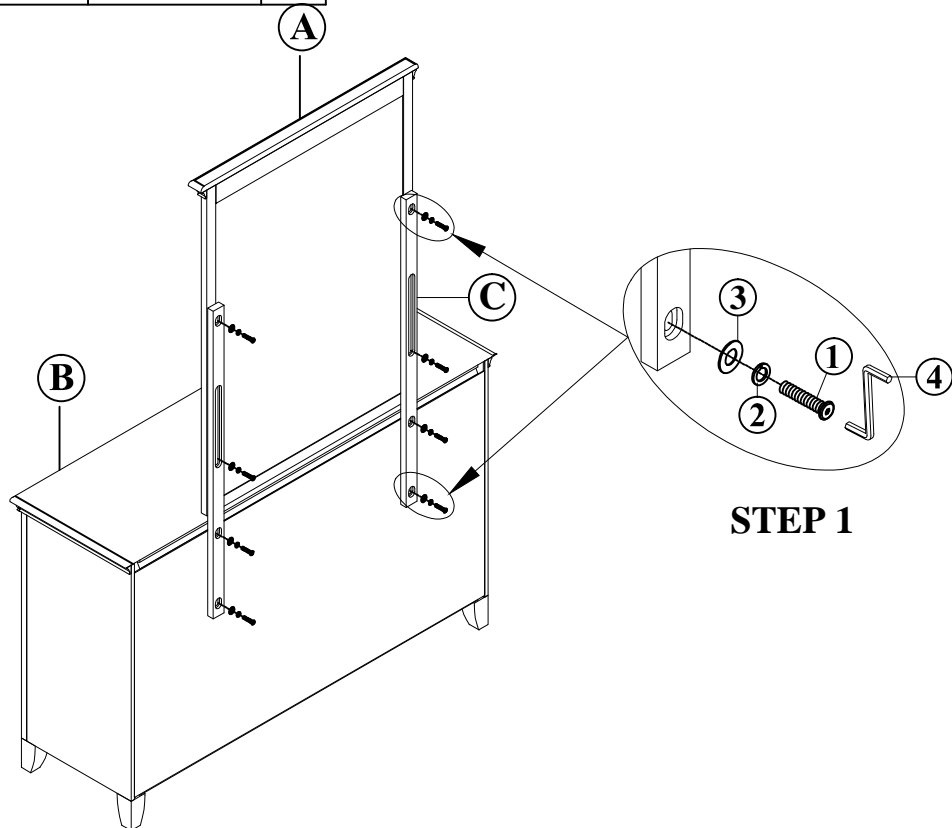

# ASSEMBLY INSTRUCTIONS

ITEM NO: 4147 / 5147-356 / 430

SKU# 34141476-34041474

SKU# 34151477-34051475

DESCRIPTION NO: YOUTH DRESSER/ YOUTH MIRROR

Thank you for purchasing this quality product. Be sure to check all packing material carefully for small Hardware which may have come loose inside the carton during shipment. Identify and count all Hardware and compare with the Hardware List Below.

HARDWARE LIST (Enclose in Mirror)				
No.	Drawing	Description	Size	Qty.
1		Bolt	1/4" x 30 x 1 3/18"	8pcs
2		Lock washer	1/4"	8pcs
3		Flat washer	1/4" x 19mm	8pcs
4		Allen Key Z	M4	1pc
HARDWARE LIST (Enclose in Dresser)				
5		Furniture Tipping Restraint		1set

PARTS LIST			
No.	Drawing	Description	Qty.
A		Youth Mirror	1pc
B		Youth Dresser	1pc
C		Mirror Support	2pcs