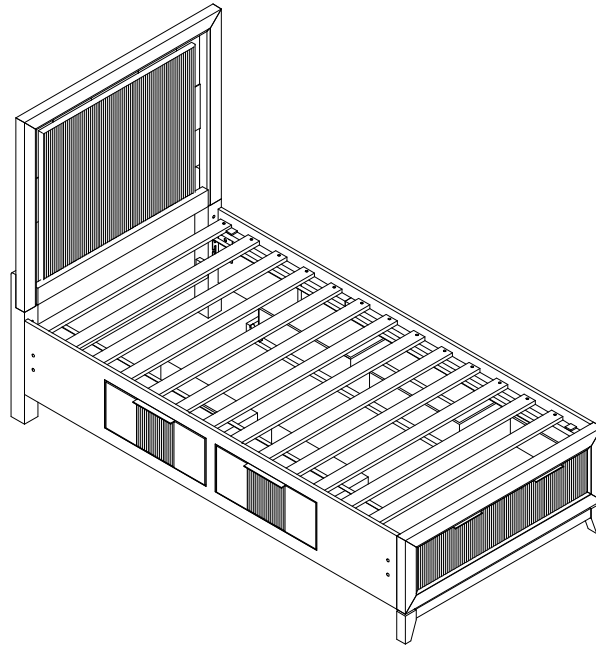

# BELLANTE JR. TWIN STORAGE BED

3415935P TWIN STORAGE BED W/STORAGE FOOTBOARD - LINEN				
RTG SKU#	STYLE#	ITEM DESCRIPTION	IMAGE	Q'TY
34559356	5935-6L	TWIN PANEL HEADBOARD		1PC
34659358	5935-8L	1 PC TWIN STORAGE FOOTBOARD & 1 SET ROLL SLATS		1SET
34959354	5935-12L	2 PCS TWIN/FULL STORAGE SIDE RAILS		1SET
35059357	5935-13L	4 PCS STORAGE SIDE RAILS DRAWERS		1SET

3415936P TWIN STORAGE BED W/STORAGE FOOTBOARD - WALNUT				
RTG SKU#	STYLE#	ITEM DESCRIPTION	IMAGE	Q'TY
34559368	5936-6L	TWIN PANEL HEADBOARD		1PC
34659360	5936-8L	1 PC TWIN STORAGE FOOTBOARD & 1 SET ROLL SLATS		1SET
34959366	5936-12L	2 PCS TWIN/FULL STORAGE SIDE RAILS		1SET
35059369	5936-13L	4 PCS STORAGE SIDE RAILS DRAWERS		1SET

TWIN PANEL HEADBOARD PARTS LIST			
NO.	ITEM DESCRIPTION	IMAGE	Q'TY
A	HEADBOARD		1PC
B	LEFT POST		1PC
C	RIGHT POST		1PC
D	STRETCHER		1PC

TWIN STORAGE FOOTBOARD PARTS LIST			
NO.	ITEM DESCRIPTION	IMAGE	Q'TY
E	STORAGE FOOTBOARD W/ 1 PC FOOTBOARD DRAWER		1PC
F	ROLL SLATS		1SET