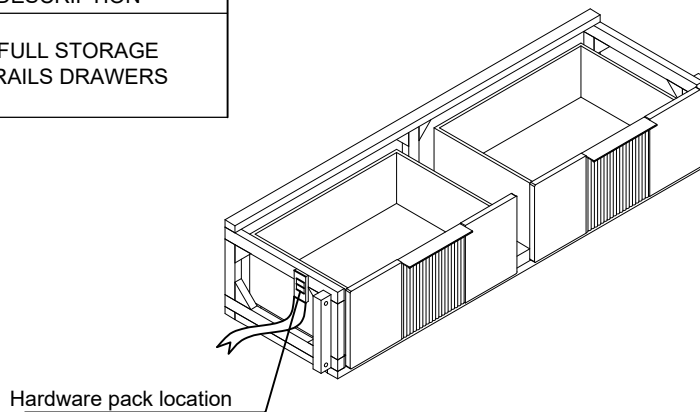

TWIN/FULL STORAGE SIDE RAILS DRAWERS		
RTG SKU#	STYLE#	ITEM DESCRIPTION
35059357	5935-13L	TWIN/FULL STORAGE SIDE RAILS DRAWERS
35059369	5936-13L