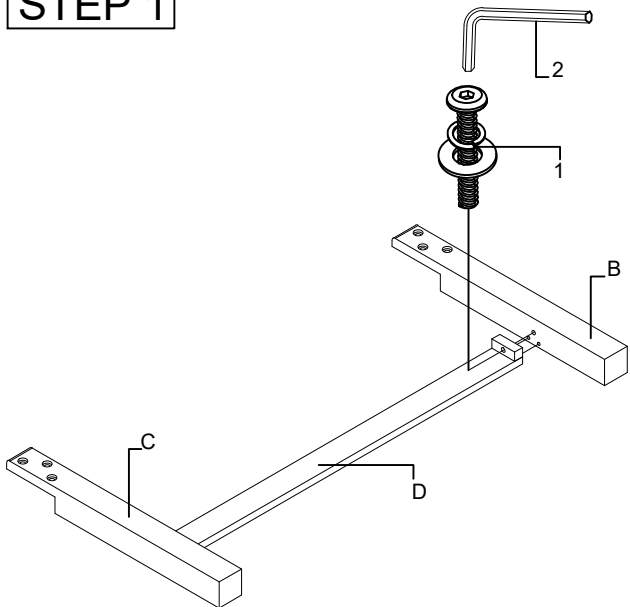

BELLANTE JR.

TWIN STORAGE BED

Thank you for purchasing this quality product. Be sure to check all packing material carefully for small parts which may have come loose inside the carton during shipment. Identify and count all parts and compare with the parts list below. Read all instructions before assembling and keep these instructions for future reference.

TWIN PANEL HEADBOARD HARDWARE LIST			
NO.	ITEM DESCRIPTION	IMAGE	Q'TY
1	Ø5/16" x 18 x 2"L Allen Bolt		8PCS
	Ø5/16"x1.5mm Spring Washer		8PCS
	Ø5/16"x Ø19x1.5mm Flat Washer		8PCS
2	Allen Wrench M4 x 74 x 30mm		1PC

TWIN STORAGE FOOTBOARD & SLAT HARDWARE LIST			
NO.	ITEM DESCRIPTION	IMAGE	Q'TY
3	#4 x 1-1/4"L Wood Screw		26PCS
The screwdriver is not included			

TWIN/FULL STORAGE SIDE RAILS DRAWERS HARDWARE LIST			
NO.	ITEM DESCRIPTION	IMAGE	Q'TY
4	#4 x 1-1/8"L Wood Screw		2PCS
5	Ø1/4" x 20 x 1 3/4"L Allen Bolt		8PCS
	Ø1/4" x 1.5mm Spring Washer		8PCS
	Ø1/4" x Ø19 x 1.5mm Flat Washer		8PCS
6	Allen Wrench M4 x 74 x 30mm		1PC

Assembly Instructions:

STEP 1