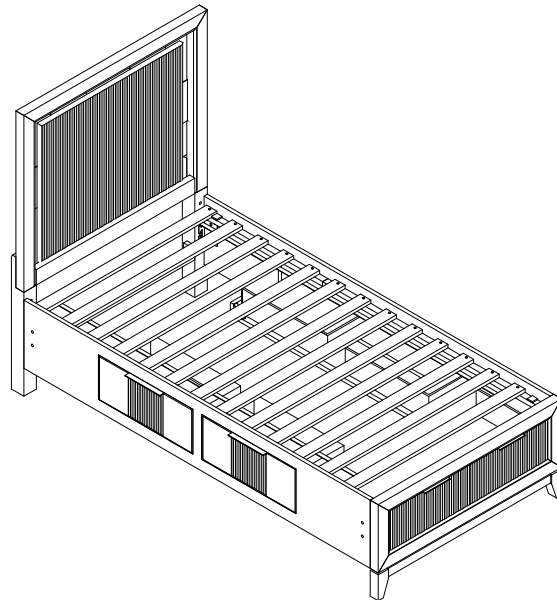

BELLANTE JR.

TWIN STORAGE BED

Thank you for purchasing this quality product. Be sure to check all packing material carefully for small parts which may have come loose inside the carton during shipment. Identify and count all parts and compare with the parts list below. Read all instructions before assembling and keep these instructions for future reference.

Assembly Instructions:

STEP 6

COMPLETE

DO NOT USE SUBSTITUTE PARTS.
PLEASE CONTACT YOUR RETAIL STORE OR WWW.ROOMSTOGO.COM WITH SERVICE OR PARTS
REPLACEMENT REQUEST

This product is manufactured by NAJA for **ROOMS TO GO** | **KIDS**