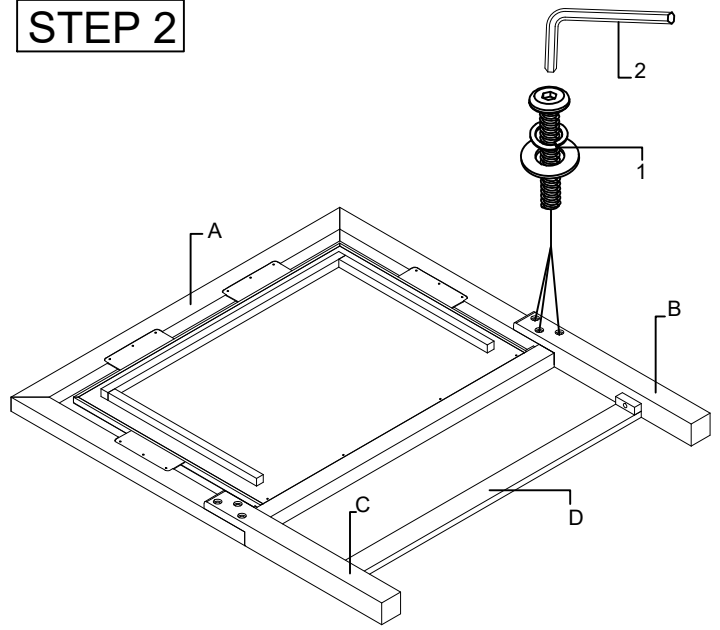

STEP 2

DO NOT USE SUBSTITUTE PARTS.
PLEASE CONTACT YOUR RETAIL STORE OR WWW.ROOMSTOGO.COM WITH SERVICE OR PARTS REPLACEMENT REQUEST

This product is manufactured by NAJA for **ROOMS TO GO | KIDS**