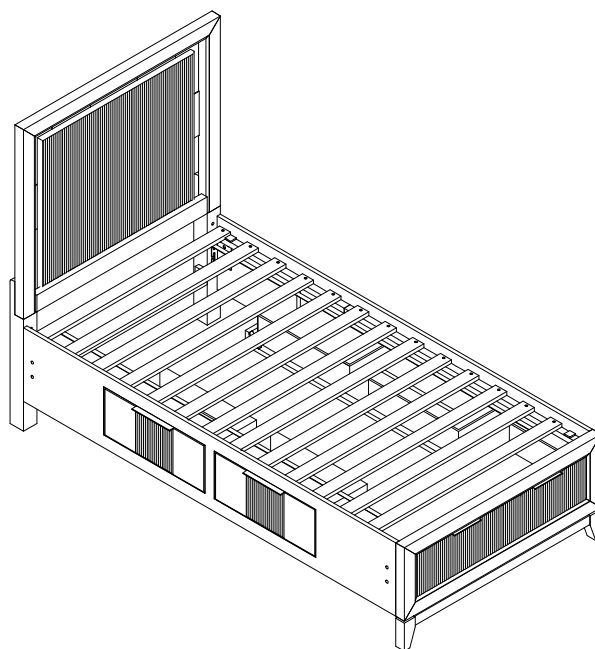

# BELLANTE JR. TWIN STORAGE BED

3415935P TWIN STORAGE BED W/STORAGE FOOTBOARD - LINEN				
RTG SKU#	STYLE#	ITEM DESCRIPTION	IMAGE	Q'TY
34559356	5935-6L	TWIN PANEL HEADBOARD		1PC
34659358	5935-8L	1 PC TWIN STORAGE FOOTBOARD & 1 SET ROLL SLATS		1SET
34959354	5935-12L	2 PCS TWIN/FULL STORAGE SIDE RAILS		1SET
35059357	5935-13L	4 PCS STORAGE SIDE RAILS DRAWERS		1SET

3415936P TWIN STORAGE BED W/STORAGE FOOTBOARD - WALNUT				
RTG SKU#	STYLE#	ITEM DESCRIPTION	IMAGE	Q'TY
34559368	5936-6L	TWIN PANEL HEADBOARD		1PC
34659360	5936-8L	1 PC TWIN STORAGE FOOTBOARD & 1 SET ROLL SLATS		1SET
34959366	5936-12L	2 PCS TWIN/FULL STORAGE SIDE RAILS		1SET
35059369	5936-13L	4 PCS STORAGE SIDE RAILS DRAWERS		1SET

TWIN PANEL HEADBOARD PARTS LIST			
NO.	ITEM DESCRIPTION	IMAGE	Q'TY
A	HEADBOARD		1PC
B	LEFT POST		1PC
C	RIGHT POST		1PC
D	STRETCHER		1PC

TWIN STORAGE FOOTBOARD PARTS LIST			
NO.	ITEM DESCRIPTION	IMAGE	Q'TY
E	STORAGE FOOTBOARD W/ 1 PC FOOTBOARD DRAWER		1PC
F	ROLL SLATS		1SET