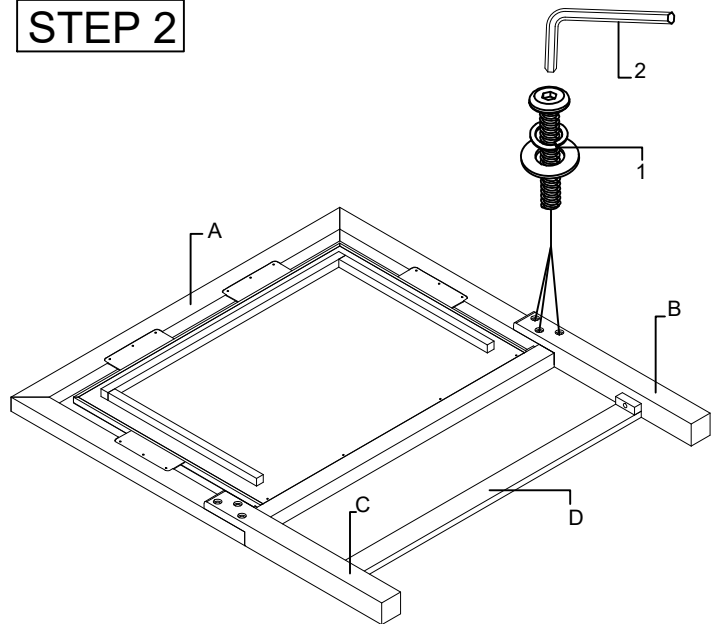

STEP 2

DO NOT USE SUBSTITUTE PARTS.

PLEASE CONTACT YOUR RETAIL STORE OR WWW.ROOMSTOGO.COM WITH SERVICE OR PARTS REPLACEMENT REQUEST

This product is manufactured by NAJA for **ROOMS TO GO | KIDS**