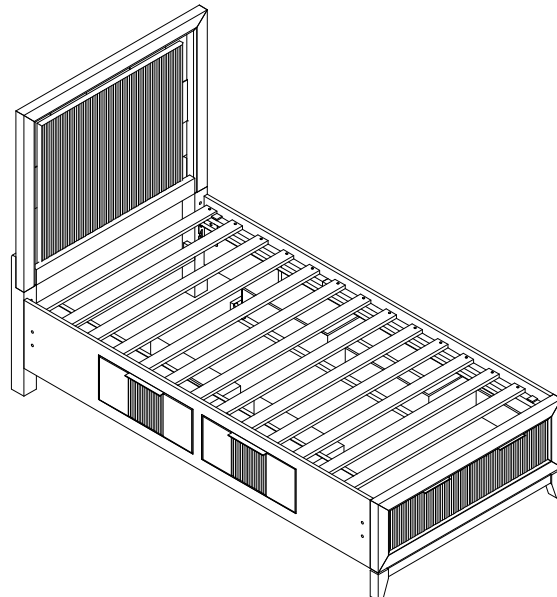

BELLANTE JR. TWIN STORAGE BED

Thank you for purchasing this quality product. Be sure to check all packing material carefully for small parts which may have come loose inside the carton during shipment. Identify and count all parts and compare with the parts list below. Read all instructions before assembling and keep these instructions for future reference.

Assembly Instructions:

STEP 6

COMPLETE

DO NOT USE SUBSTITUTE PARTS.
PLEASE CONTACT YOUR RETAIL STORE OR WWW.ROOMSTOGO.COM WITH SERVICE OR PARTS
REPLACEMENT REQUEST

This product is manufactured by NAJA for **ROOMS TO GO** | **KIDS**