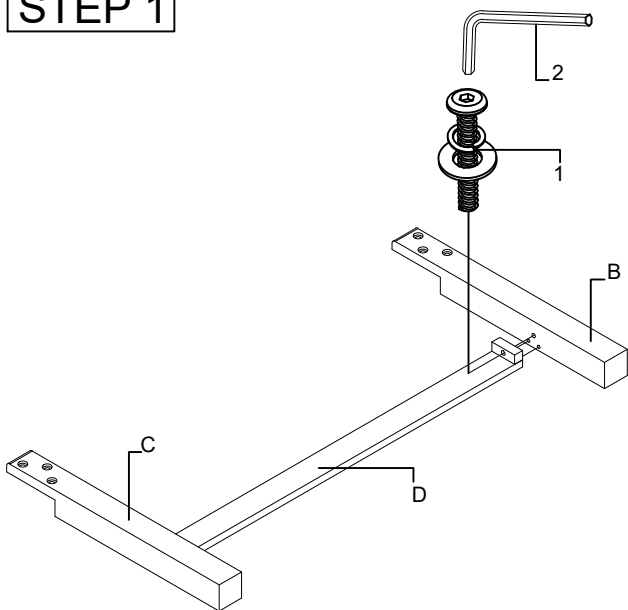

BELLANTE JR.

TWIN STORAGE BED

Thank you for purchasing this quality product. Be sure to check all packing material carefully for small parts which may have come loose inside the carton during shipment. Identify and count all parts and compare with the parts list below. Read all instructions before assembling and keep these instructions for future reference.

TWIN PANEL HEADBOARD HARDWARE LIST			
NO.	ITEM DESCRIPTION	IMAGE	Q'TY
1	Ø5/16" x 18 x 2"L Allen Bolt		8PCS
	Ø5/16"x1.5mm Spring Washer		8PCS
	Ø5/16"x Ø19x1.5mm Flat Washer		8PCS
2	Allen Wrench M4 x 74 x 30mm		1PC

TWIN STORAGE FOOTBOARD & SLAT HARDWARE LIST			
NO.	ITEM DESCRIPTION	IMAGE	Q'TY
3	#4 x 1-1/4"L Wood Screw		26PCS
The screwdriver is not included			

TWIN/FULL STORAGE SIDE RAILS DRAWERS HARDWARE LIST			
NO.	ITEM DESCRIPTION	IMAGE	Q'TY
4	#4 x 1-1/8"L Wood Screw		2PCS
5	Ø1/4" x 20 x 1 3/4"L Allen Bolt		8PCS
	Ø1/4" x 1.5mm Spring Washer		8PCS
	Ø1/4" x Ø19 x 1.5mm Flat Washer		8PCS
6	Allen Wrench M4 x 74 x 30mm		1PC

Assembly Instructions:

STEP 1