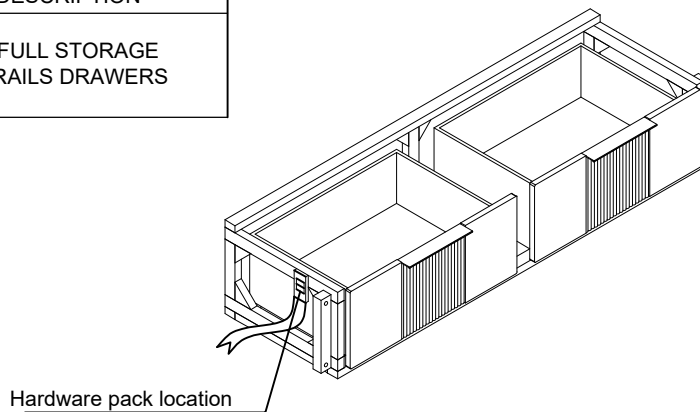

TWIN/FULL STORAGE SIDE RAILS DRAWERS		
RTG SKU#	STYLE#	ITEM DESCRIPTION
35059357	5935-13L	TWIN/FULL STORAGE SIDE RAILS DRAWERS
35059369	5936-13L