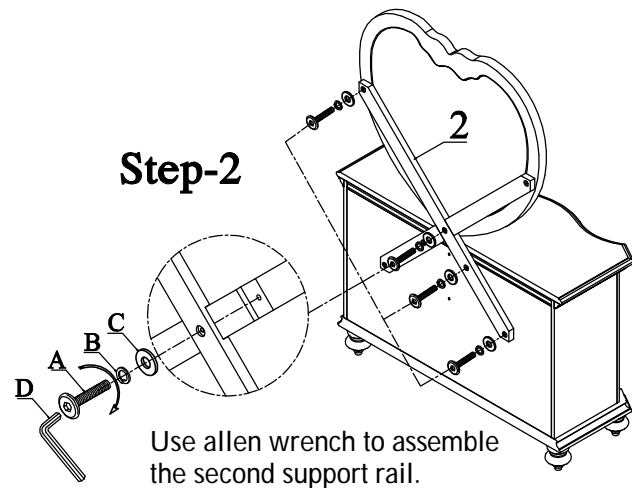

Thank you for purchasing this quality product. Be sure to check all packing materials carefully for small parts which may have come loose inside the carton during shipment. Identify and count all parts and compare with the parts list. Read all instructions before assembling furniture and keep these instructions for future reference.

ASSEMBLY INSTRUCTION

There are two options to assemble mirror: Option A to be mounted to the casegoods or Option B to be hung on the wall.

Option A To be mounted to the casegoods

This product is manufactured by GLOB for

ROOMS TO GO | **KIDS™**

DO NOT USE SUBSTITUTE PARTS. PLEASE CONTACT YOUR RETAIL STORE OR WWW.ROOMSTOGO.COM WITH SERVICE OR PARTS REPLACEMENT REQUEST