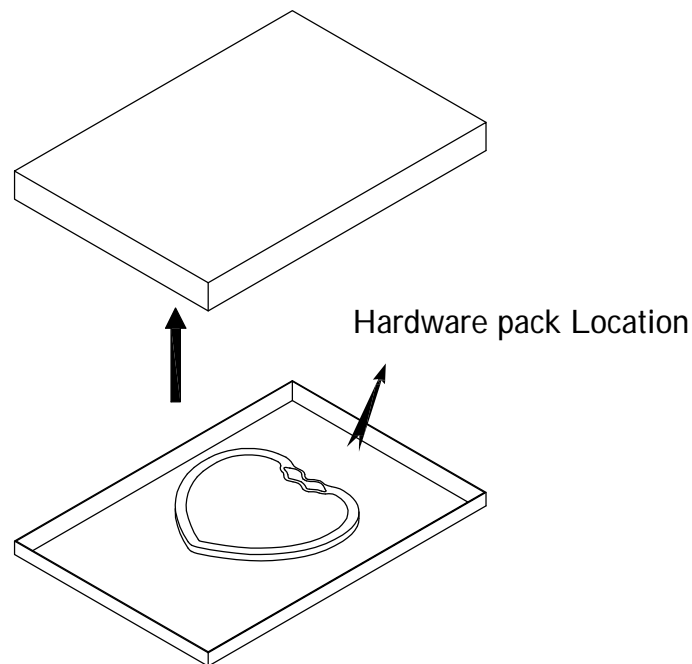

PARTS LIST :			
PARTS	PICTURE	DESCRIPTION	Q'TY
1		SUPPORT RAIL ONE	1PC
2		SUPPORT RAIL TWO	1PC

HARDWARE LIST			Q'TY
A		φ 1/4"*20*1-1/2" ALLEN BOLT	7PCS
B		φ 1/4" LOCK WASHER	7PCS
C		φ 1/4"*19*2mm FLAT WASHER	7PCS
D		4mm ALLEN WRENCH	1PC
E		TIPPING RESTRAINT	1PC

HARDWARE REQUIRED	
	SCREW DRIVER (NOT INCLUDED)

Hardware Pack Locations:

RTG SKU	STYLE #	COLOR	DESCRIPTION
35709926	992-6M	WHITE	HEART MIRROR
35689908	899Y-6M	PLATINUM	HEART MIRROR

This product is manufactured by GLOB for **ROOMS TO GO | KIDS™**

DO NOT USE SUBSTITUTE PARTS. PLEASE CONTACT YOUR RETAIL STORE OR WWW.ROOMSTOGO.COM WITH SERVICE OR PARTS REPLACEMENT REQUEST