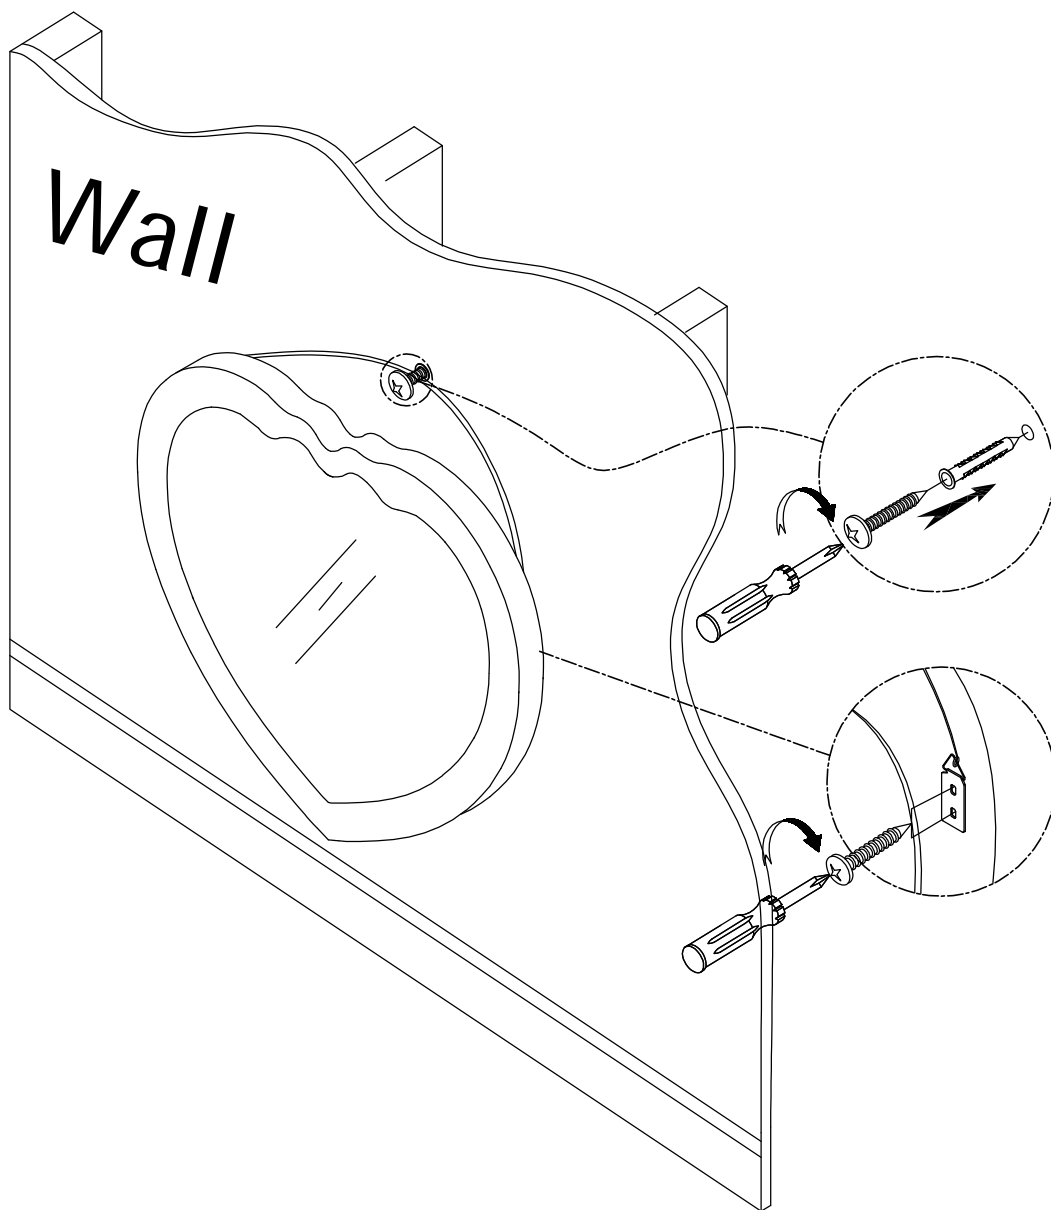

Thank you for purchasing this quality product. Be sure to check all packing materials carefully for small parts which may have come loose inside the carton during shipment. Identify and count all parts and compare with the parts list. Read all instructions before assembling furniture and keep these instructions for future reference.

ASSEMBLY INSTRUCTION

Opiton B To be hung on the wall

This product is manufactured by GLOB for

ROOMS TO GO | **KIDS™**

DO NOT USE SUBSTITUTE PARTS. PLEASE CONTACT YOUR RETAIL STORE OR WWW.ROOMSTOGO.COM WITH SERVICE OR PARTS REPLACEMENT REQUEST