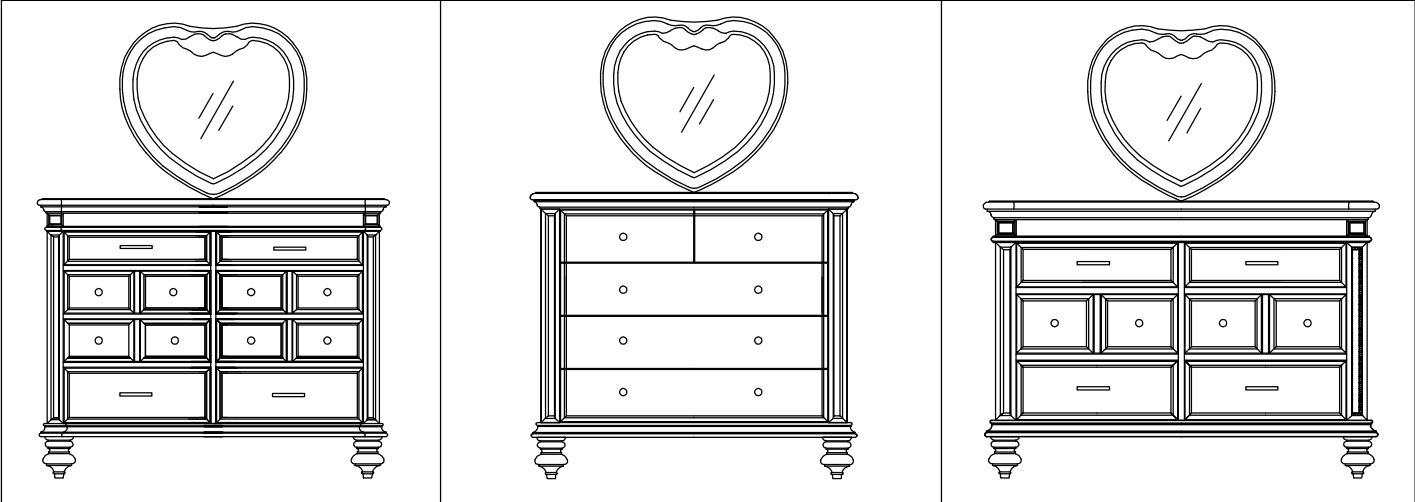

992/899Y HEART MIRROR

RTG SKU	STYLE #	COLOR	DESCRIPTION
38109927	992-6M	WHITE	HEART MIRROR
34189907	899Y-6M	PLATINUM	HEART MIRROR

This product is manufactured by GLOB for **ROOMS TO GO** | **KIDS™**

DO NOT USE SUBSTITUTE PARTS. PLEASE CONTACT YOUR RETAIL STORE OR WWW.ROOMSTOGO.COM WITH SERVICE OR PARTS REPLACEMENT REQUEST

PARTS LIST :			
PARTS	PICTURE	DESCRIPTION	Q'TY
1		SUPPORT RAIL ONE	1PC
2		SUPPORT RAIL TWO	1PC

HARDWARE LIST			Q'TY
A		φ 1/4"*20*1-1/2" ALLEN BOLT	7PCS
B		φ 1/4" LOCK WASHER	7PCS
C		φ 1/4"*19*2mm FLAT WASHER	7PCS
D		4mm ALLEN WRENCH	1PC
E		TIPPING RESTRAINT	1PC