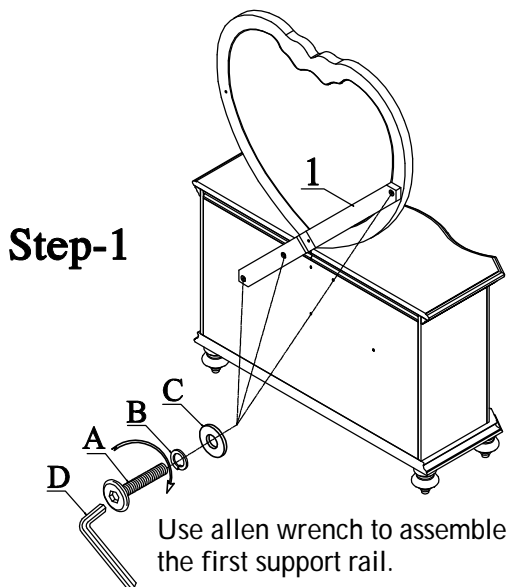

Thank you for purchasing this quality product. Be sure to check all packing materials carefully for small parts which may have come loose inside the carton during shipment. Identify and count all parts and compare with the parts list. Read all instructions before assembling furniture and keep these instructions for future reference.

ASSEMBLY INSTRUCTION

There are two options to assemble mirror: Option A to be mounted to the casegoods or Option B to be hung on the wall.

Option A To be mounted to the casegoods

This product is manufactured by GLOB for

ROOMS TO GO | **KIDS™**

DO NOT USE SUBSTITUTE PARTS. PLEASE CONTACT YOUR RETAIL STORE OR WWW.ROOMSTOGO.COM WITH SERVICE OR PARTS REPLACEMENT REQUEST