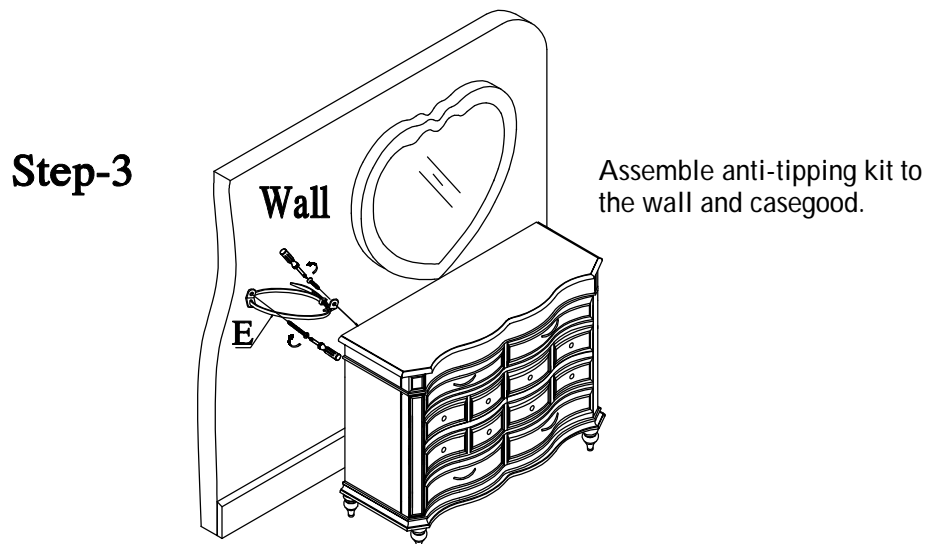

Thank you for purchasing this quality product. Be sure to check all packing materials carefully for small parts which may have come loose inside the carton during shipment. Identify and count all parts and compare with the parts list. Read all instructions before assembling furniture and keep these instructions for future reference.

ASSEMBLY INSTRUCTION

There are two options to assemble mirror: Option A to be mounted to the casegoods or Option B to be hung on the wall.

Option A To be mounted to the casegoods

This product is manufactured by GLOB for

ROOMS TO GO | **KIDS™**

DO NOT USE SUBSTITUTE PARTS. PLEASE CONTACT YOUR RETAIL STORE OR WWW.ROOMSTOGO.COM WITH SERVICE OR PARTS REPLACEMENT REQUEST