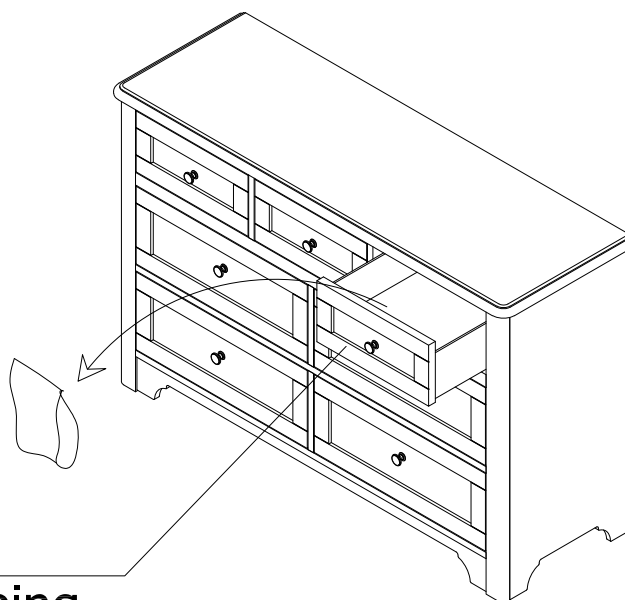

Hardware Pack Location

34199516 DRESSER - FAWN			
	RTG SKU	STYLE#	ITEM DESCRIPTION
A	34199516	9951-1100	DRESSER

**Furniture tipping
restraint pack location**

DO NOT USE SUBSTITUTE PARTS.
PLEASE CONTACT YOUR RETAIL STORE OR WWW.ROOMSTOGO.COM WITH SERVICE OR PARTS
REPLACEMENT REQUEST.

This product is manufactured by LEGC for **ROOMS TO GO** | **KIDS**