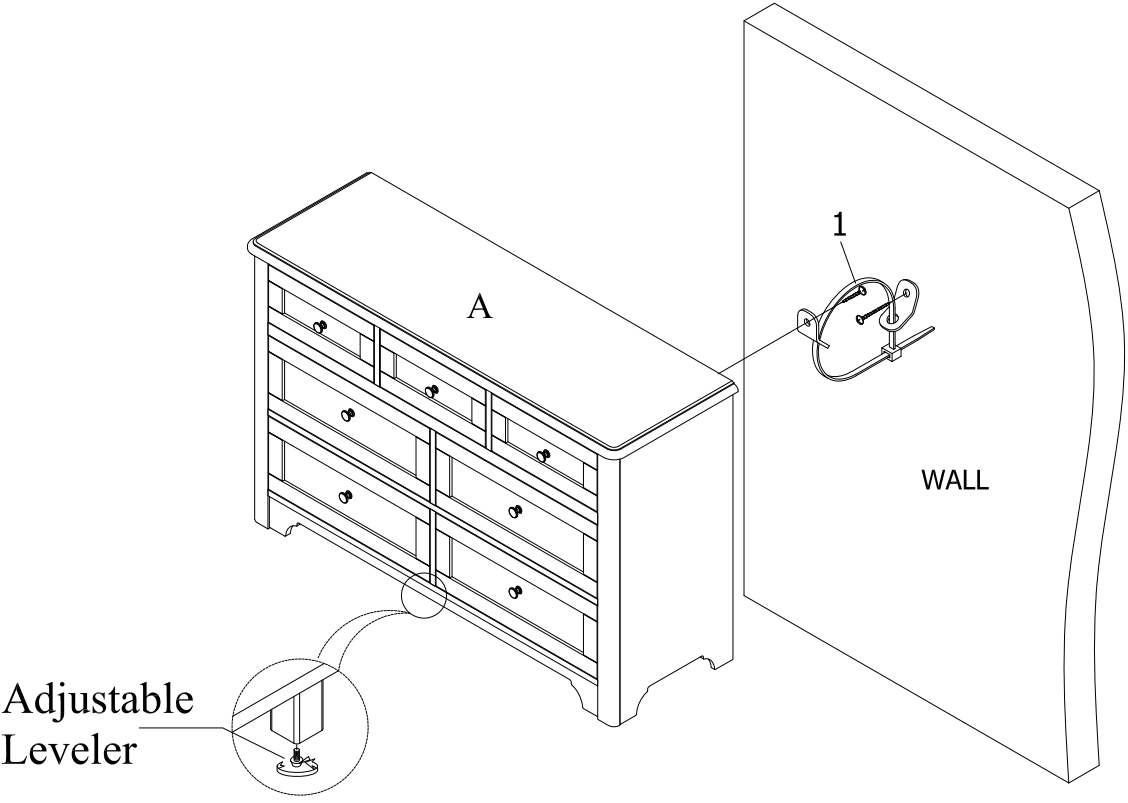

Thank you for purchasing this quality product. Be sure to check all packing materials carefully for small parts which may have come loose inside the carton during shipment. Identify and count all parts and compare with the parts list. Read all instructions before assembling furniture and keep these instructions for future reference.

Assembly Instructions:

*Screwdriver is not included.

DO NOT USE SUBSTITUTE PARTS.
PLEASE CONTACT YOUR RETAIL STORE OR WWW.ROOMSTOGO.COM WITH SERVICE OR PARTS REPLACEMENT REQUEST.

This product is manufactured by LEGC for **ROOMS TO GO** | **KIDS**