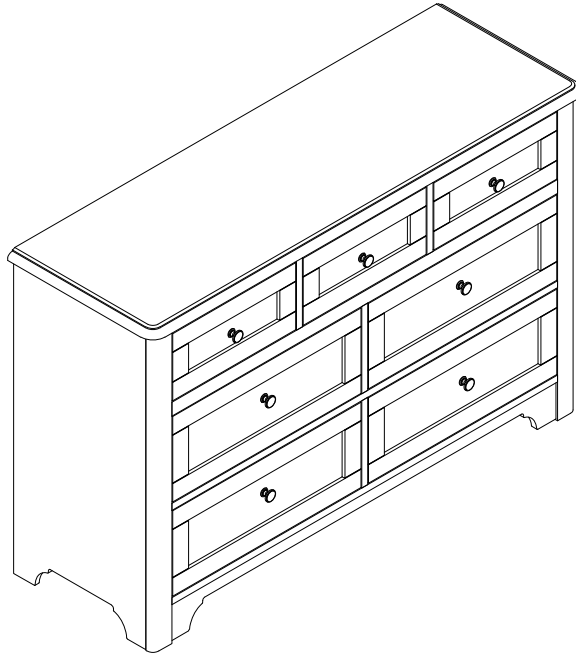

COUNTRY HOLLOW

DRESSER

34199516 DRESSER - FAWN					
	RTG SKU	STYLE#	ITEM DESCRIPTION	IMAGE	QTY
A	34199516	9951-1100	DRESSER		1

HARDWARE LIST			
	ITEM DESCRIPTION	IMAGE	QTY
1	FURNITURE TIPPING RESTRAINT		1 SET

DO NOT USE SUBSTITUTE PARTS.
PLEASE CONTACT YOUR RETAIL STORE OR WWW.ROOMSTOGO.COM WITH SERVICE OR PARTS REPLACEMENT REQUEST.

This product is manufactured by LEGC for **ROOMS TO GO** | **KIDS**

Hardware Pack Location

34199516 DRESSER - FAWN			
	RTG SKU	STYLE#	ITEM DESCRIPTION
A	34199516	9951-1100	DRESSER

**Furniture tipping
restraint pack location**

DO NOT USE SUBSTITUTE PARTS.
PLEASE CONTACT YOUR RETAIL STORE OR WWW.ROOMSTOGO.COM WITH SERVICE OR PARTS
REPLACEMENT REQUEST.