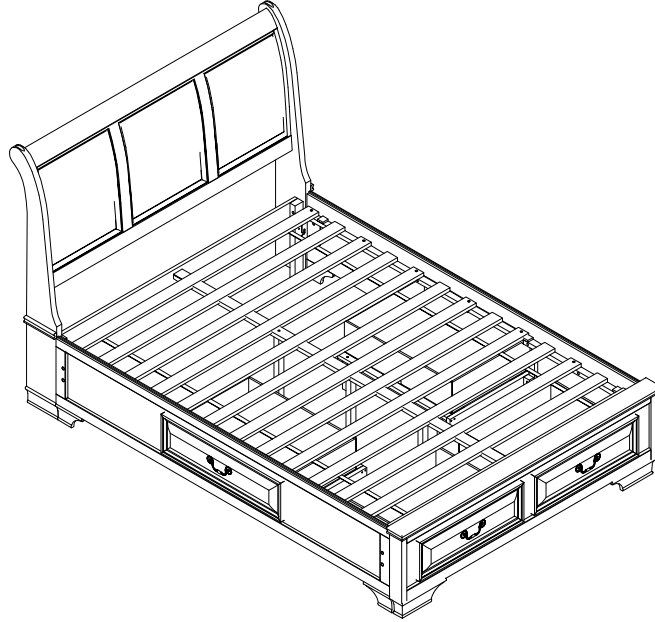

MILL VALLEY JR

FULL STORAGE BED

(3422192P) FULL STORAGE BED - WHITE / WASHED WHITE				
NO.	RTG SKU#	STYLE#	ITEM DESCRIPTION	Qty
(A)	34821923	C2192Y-FXO	FULL HEADBOARD	1PC
(B)	34921925	C2192Y-FTJ	FULL STORAGE FOOTBOARD	1SET
(C)	35021928	C2192Y-FTR	FULL STORAGE RAILS	1SET
(D)	35221922	C2192Y-YXS	TWIN/FULL RAIL DRAWER CASE	1SET
(E)	35121920	C2192Y-FXJ	FULL FOOTBOARD DRAWER CASE	1SET

(3422193P) FULL STORAGE BED - CHERRY / BROWN CHERRY				
NO.	RTG SKU#	STYLE#	ITEM DESCRIPTION	Qty
(A)	34821935	C2193Y-FXO	FULL HEADBOARD	1PC
(B)	34921937	C2193Y-FTJ	FULL STORAGE FOOTBOARD	1SET
(C)	35021930	C2193Y-FTR	FULL STORAGE RAILS	1SET
(D)	35221934	C2193Y-YXS	TWIN/FULL RAIL DRAWER CASE	1SET
(E)	35121932	C2193Y-FXJ	FULL FOOTBOARD DRAWER CASE	1SET

FULL STORAGE BED

(3422192P/ 3422193P) FULL STORAGE BED- WASHED WHITE / BROWN CHERRY					
NO.	RTG SKU#	STYLE#	ITEM DESCRIPTION	IMAGE	Qty
Ⓐ	34821923/ 34821935	C2192Y/C2193Y-FXO	Headboard Leg (L&R)		2PCS
Ⓑ			Headboard panel		1PC
Ⓒ			Headboard bottom rail		1PC
Ⓓ	35021928/ 35021930	C2192Y/C2193Y-FTR	Siderail		2PCS
Ⓔ			Center Slat		1PC
Ⓕ			Support leg for center slat		3PCS
Ⓖ	34921925/ 34921937	C2192Y/C2193Y-FTJ	Footboard		1PC
Ⓗ			Slats		1SET (13PCS)
Ⓘ	35221922/ 35221934	C2192Y/C2193Y-YXS	Bottom frame for drawer of siderail		2PCS
Ⓙ			Drawer for siderail		2PCS
Ⓚ			Support leg of bottom frame		4PCS
Ⓛ	35121920/ 35121932	C2192Y/C2193Y-FXJ	Bottom frame for drawer of footboard		1PC
Ⓜ			Support leg of bottom frame		2PCS
Ⓝ			Drawer for footboard		2PCS