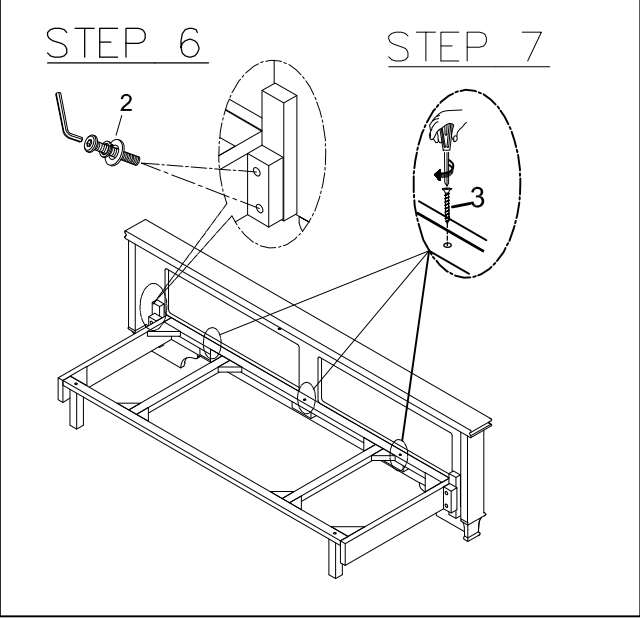

Thank you for purchasing this quality product. Be sure to check all packing material carefully for small parts which may have come loose inside the carton during shipment. Identify and count all parts and compare with the parts list. Read all instructions before assembling bed and keep these instructions for future reference.

ASSEMBLY INSTRUCTIONS

DO NOT USE SUBSTITUTE PARTS. PLEASE CONTACT YOUR RETAIL STORE OR WWW.ROOMSTOGO.COM WITH SERVICE OR PARTS REPLACEMENT REQUEST.

This product is manufactured by LFST for **ROOMS TO GO | KIDS**