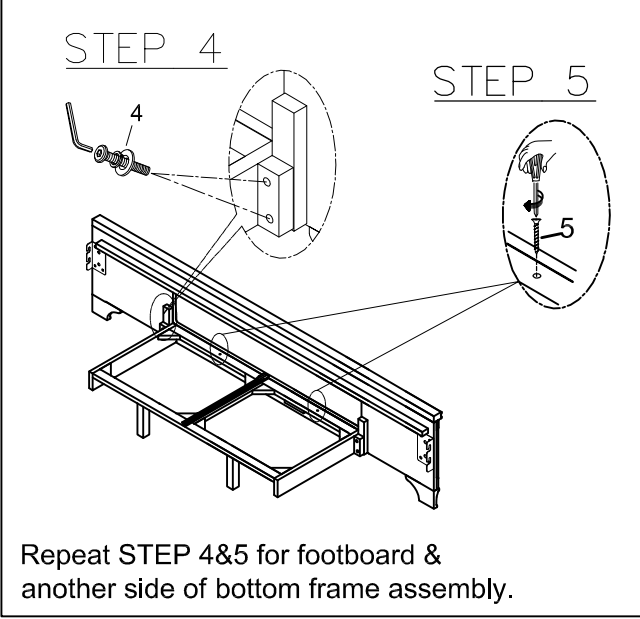

Thank you for purchasing this quality product. Be sure to check all packing material carefully for small parts which may have come loose inside the carton during shipment. Identify and count all parts and compare with the parts list. Read all instructions before assembling bed and keep these instructions for future reference.

ASSEMBLY INSTRUCTIONS

DO NOT USE SUBSTITUTE PARTS. PLEASE CONTACT YOUR RETAIL STORE OR WWW.ROOMSTOGO.COM WITH SERVICE OR PARTS REPLACEMENT REQUEST.

This product is manufactured by LFST for **ROOMS TO GO | KIDS**