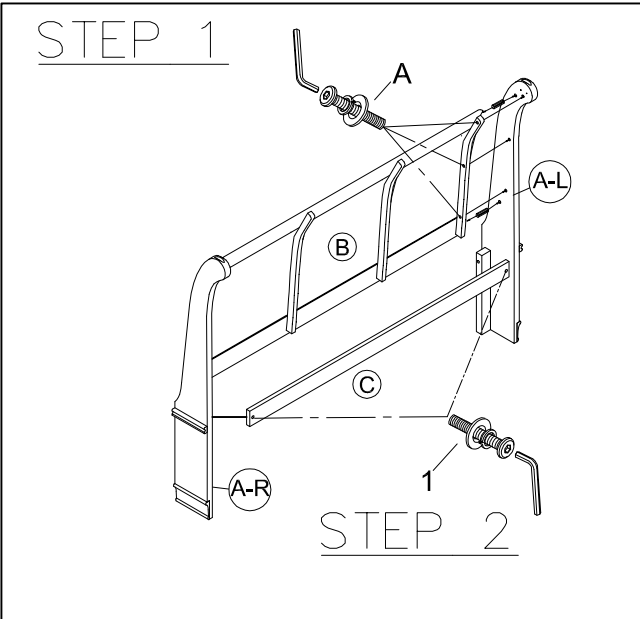

Thank you for purchasing this quality product. Be sure to check all packing material carefully for small parts which may have come loose inside the carton during shipment. Identify and count all parts and compare with the parts list. Read all instructions before assembling bed and keep these instructions for future reference.

ASSEMBLY INSTRUCTIONS

DO NOT USE SUBSTITUTE PARTS. PLEASE CONTACT YOUR RETAIL STORE OR WWW.ROOMSTOGO.COM WITH SERVICE OR PARTS REPLACEMENT REQUEST.

This product is manufactured by LFST for **ROOMS TO GO | KIDS**