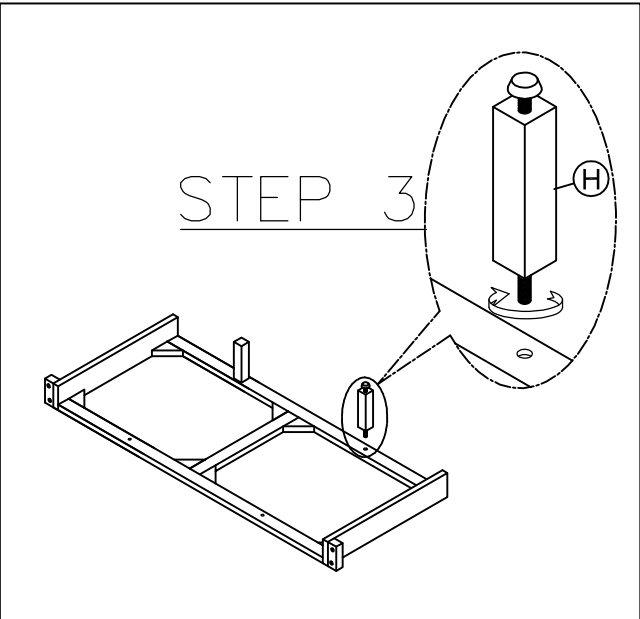

Thank you for purchasing this quality product. Be sure to check all packing material carefully for small parts which may have come loose inside the carton during shipment. Identify and count all parts and compare with the parts list. Read all instructions before assembling bed and keep these instructions for future reference.

ASSEMBLY INSTRUCTIONS

DO NOT USE SUBSTITUTE PARTS. PLEASE CONTACT YOUR RETAIL STORE OR WWW.ROOMSTOGO.COM WITH SERVICE OR PARTS REPLACEMENT REQUEST.

This product is manufactured by LFST for **ROOMS TO GO | KIDS**